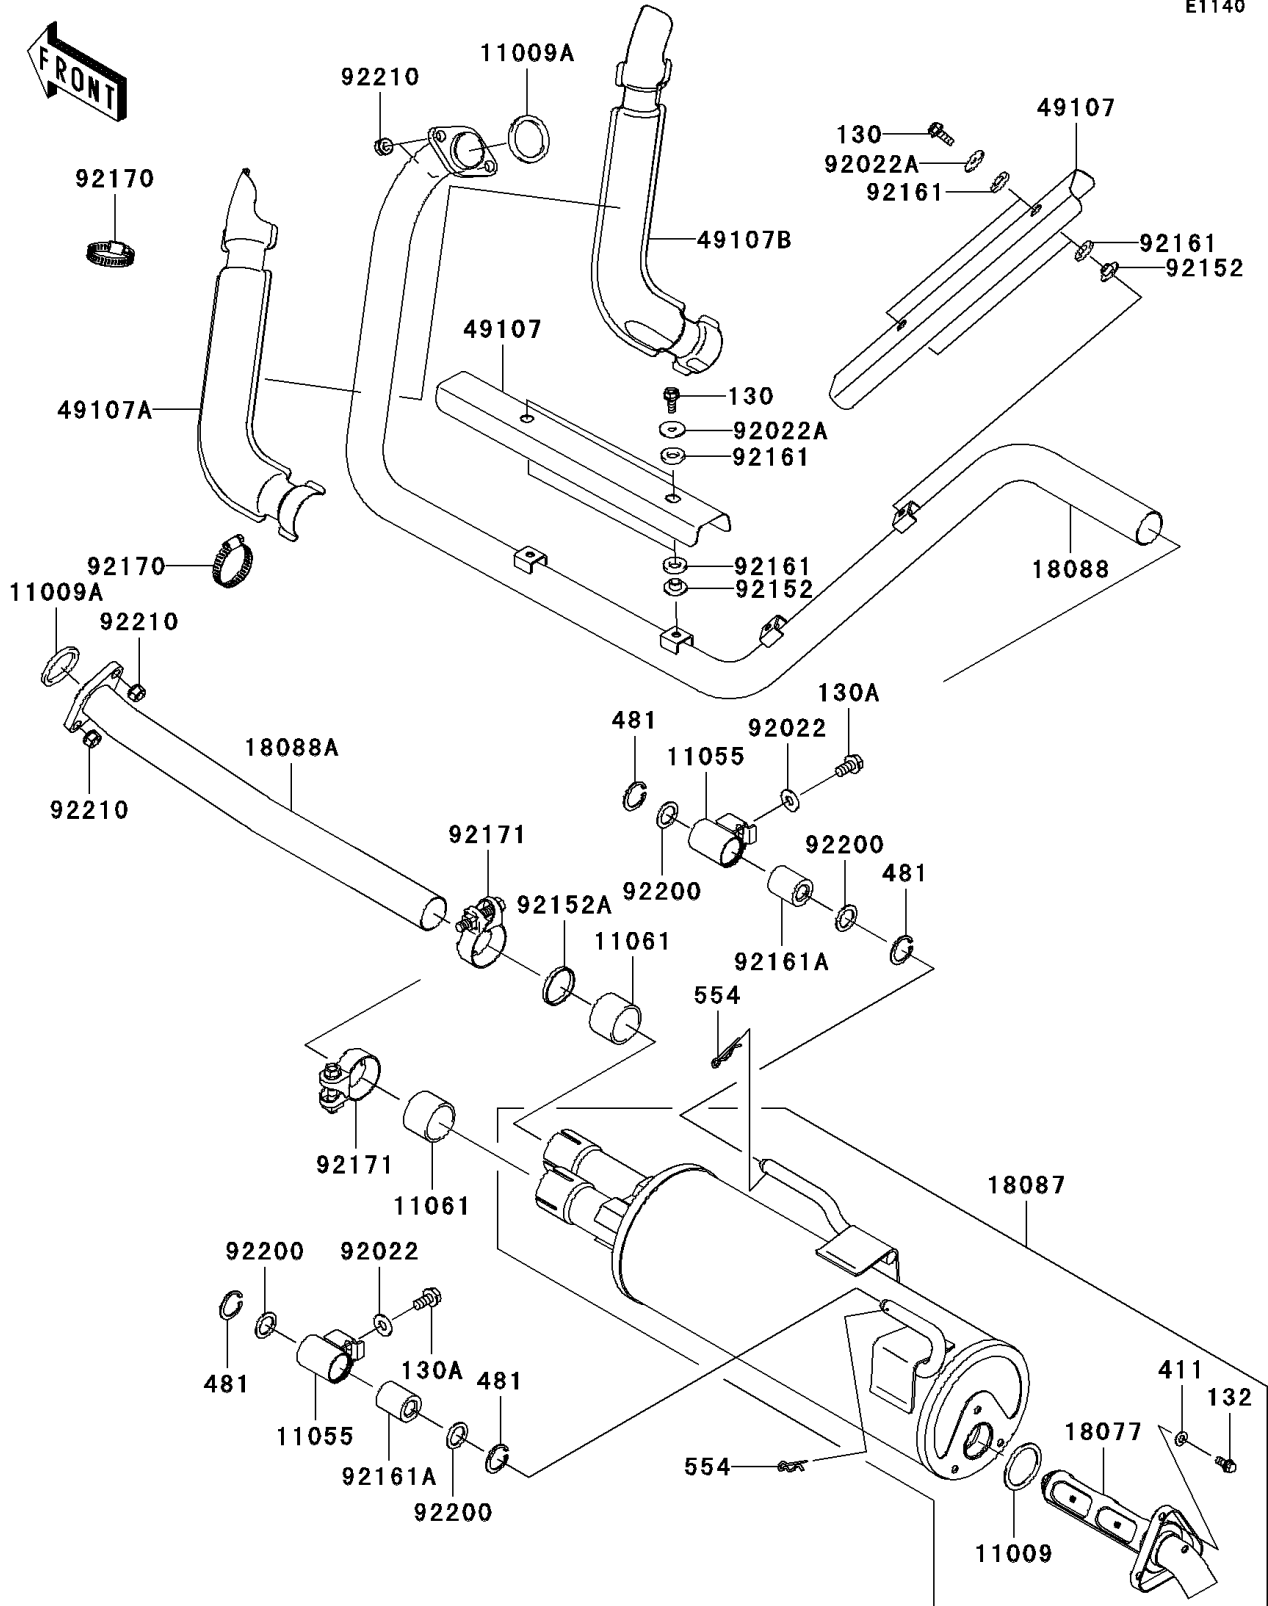

# 2008 Teryx® 750 4X4 LE PARTS DIAGRAM

Muffler(s)

E1140

## 2008 Teryx® 750 4X4 LE PARTS LIST

### Muffler(s)

ITEM NAME	PART NUMBER	QUANTITY
BOLT-FLANGED,6X16 (Ref # 130)	130BD0616	4
BOLT-FLANGED,8X16 (Ref # 130A)	130CB0816	2
BOLT-FLANGED-SMALL,6X12 (Ref # 132)	132BD0612	3
WASHER-PLAIN,6MM (Ref # 411)	411S0600	3
CIRCLIP-TYPE-C,25MM (Ref # 481)	481J2500	4
PIN-SNAP,12MM (Ref # 554)	554DA1200	2
GASKET,EXHAUST PIPE HOLDER (Ref # 11009)	11009-1856	1
GASKET,EXHAUST HOLDER (Ref # 11009A)	11009-1894	2
BRACKET (Ref # 11055)	11055-0499	2
GASKET,MUFFLER CONNECTING (Ref # 11061)	11061-0360	2
ARRESTER-SPARK (Ref # 18077)	18077-0027	1
MUFFLER (Ref # 18087)	18087-0177	1
PIPE-EXHAUST,FR (Ref # 18088)	18088-0423	1
PIPE-EXHAUST,RR (Ref # 18088A)	18088-0430	1
COVER-EXHAUST PIPE,MIDDLE (Ref # 49107)	49107-0118	2
COVER-EXHAUST PIPE,FR,LH (Ref # 49107A)	49107-0130	1
COVER-EXHAUST PIPE,FR,RH (Ref # 49107B)	49107-0131	1
WASHER,8.5X20X1.6,BLACK (Ref # 92022)	92022-1317	2
WASHER,6.5X22X1.6 (Ref # 92022A)	92022-237	4
COLLAR (Ref # 92152)	92152-0423	4
COLLAR (Ref # 92152A)	92152-0741	1
DAMPER (Ref # 92161)	92161-0319	8
DAMPER (Ref # 92161A)	92161-0594	2
CLAMP (Ref # 92170)	92170-1036	2
CLAMP (Ref # 92171)	92171-1921	2
WASHER,17X24.5X1.2 (Ref # 92200)	92200-0421	4
NUT,8MM (Ref # 92210)	92210-1242	4