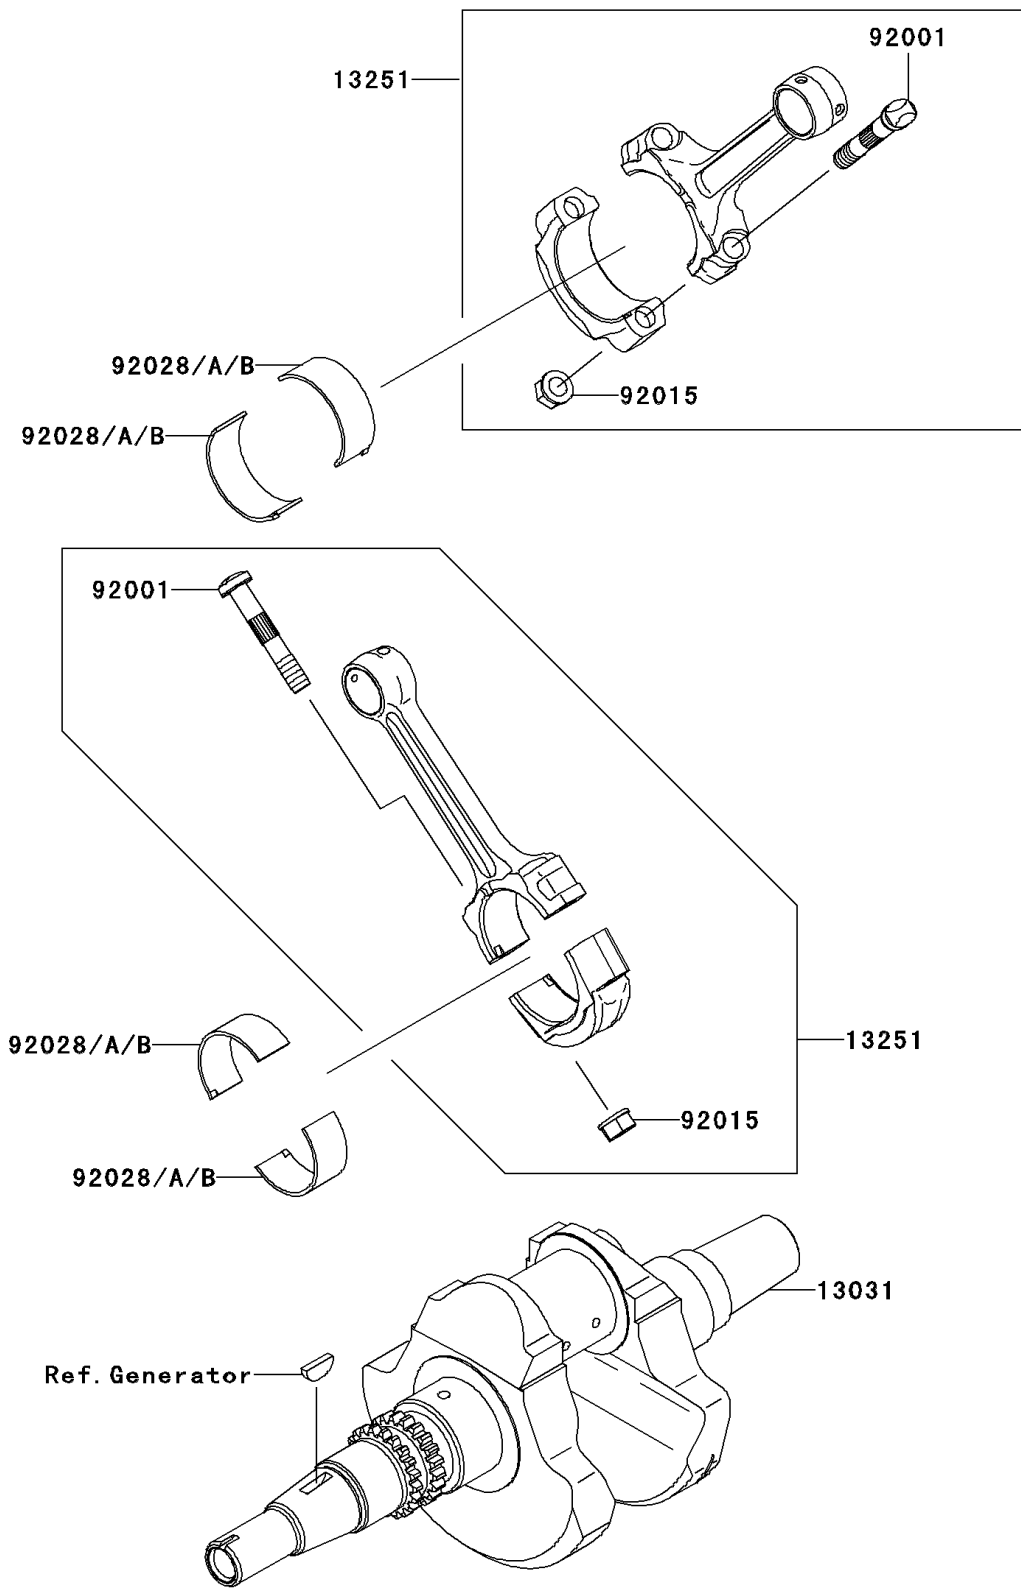

2008 Teryx® 750 4X4 LE PARTS DIAGRAM

Crankshaft

E1321

2008 Teryx® 750 4X4 LE PARTS LIST

Crankshaft

ITEM NAME	PART NUMBER	QUANTITY
CRANKSHAFT-COMP (Ref # 13031)	13031-0079	1
ROD-ASSY-CONNECTING (Ref # 13251)	13251-1143	2
BOLT,CONNECTING ROD (Ref # 92001)	92001-1980	4
NUT,FLANGED,8MM (Ref # 92015)	92015-1311	4
BUSHING,CONNECTING ROD,GREEN (Ref # 92028)	92028-1961	AR
BUSHING,CONNECTING ROD,YELLOW (Ref # 92028A)	92028-1962	4
BUSHING,CONNECTING ROD,BROWN (Ref # 92028B)	92028-1963	AR