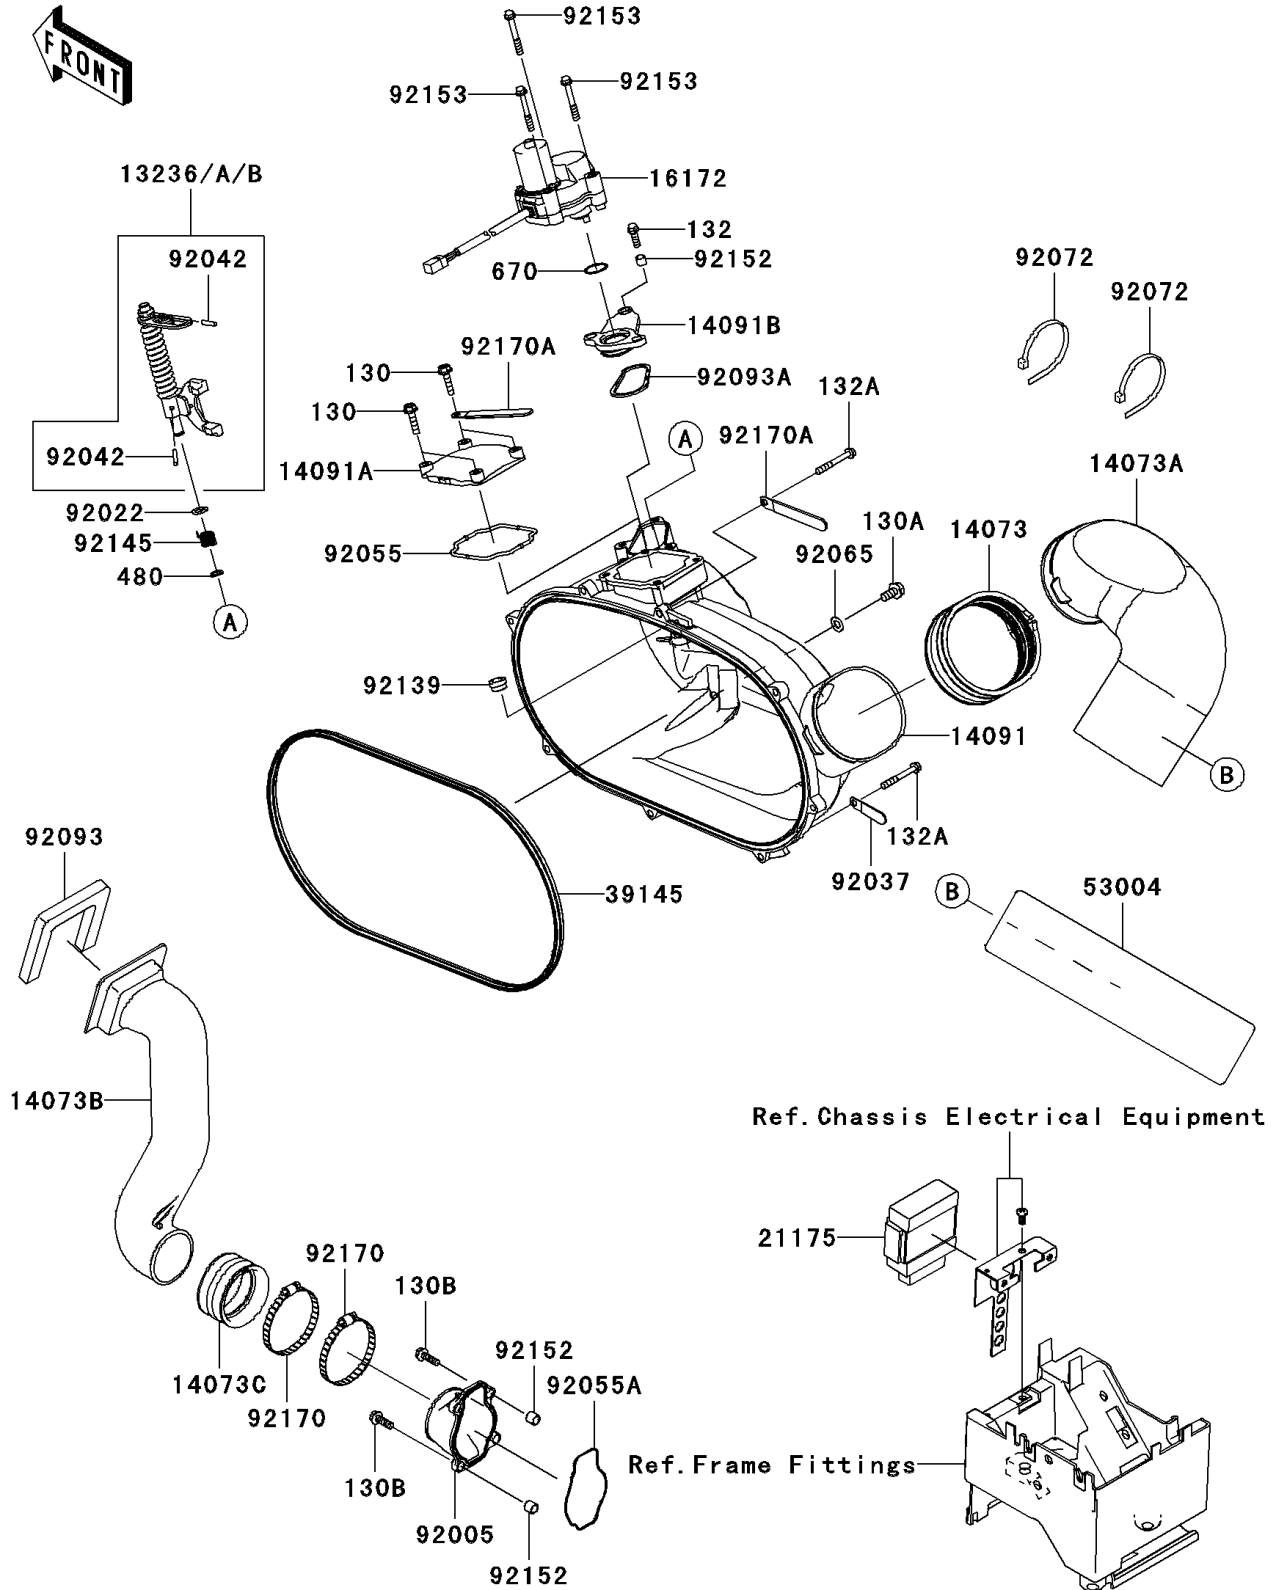

2008 Teryx® 750 4X4 LE PARTS DIAGRAM

Converter Cover

E1393

2008 Teryx® 750 4X4 LE PARTS LIST

Converter Cover

ITEM NAME	PART NUMBER	QUANTITY
BOLT-FLANGED,6X25 (Ref # 130)	130BA0625	4
BOLT-FLANGED,8X16 (Ref # 130A)	130BA0816	1
BOLT-FLANGED,6X20 (Ref # 130B)	130CD0620	4
BOLT-FLANGED-SMALL,6X20 (Ref # 132)	132BA0620	1
BOLT-FLANGED-SMALL,6X45 (Ref # 132A)	132BA0645	8
CIRCLIP-TYPE-C,10MM (Ref # 480)	480J1000	1
O RING (Ref # 670)	670D3022	1
LEVER-COMP,YELLOW (Ref # 13236)	13236-0123	AR
LEVER-COMP,GREEN (Ref # 13236A)	13236-0124	AR
LEVER-COMP,PAINT LESS (Ref # 13236B)	13236-0125	1
DUCT,EXHAUST JOINT (Ref # 14073)	14073-0136	1
DUCT,EXHAUST (Ref # 14073A)	14073-0201	1
DUCT,INTAKE (Ref # 14073B)	14073-0213	1
DUCT,JOINT (Ref # 14073C)	14073-1775	1
COVER,CVT (Ref # 14091)	14091-0671	1
COVER,ACCESS (Ref # 14091A)	14091-0672	1
COVER,MOUNTING EYE,ACTR (Ref # 14091B)	14091-0673	1
ACTUATOR (Ref # 16172)	16172-0017	1
CONTROL UNIT-ELECTRONIC (Ref # 21175)	21175-0151	1
TRIM-SEAL (Ref # 39145)	39145-0037	1
MAT (Ref # 53004)	53004-0027	1
FITTING (Ref # 92005)	92005-1387	1
WASHER,10.2X16X1 (Ref # 92022)	92022-1829	1
CLAMP,L=45 (Ref # 92037)	92037-1539	1
PIN,DOWEL,4X15.8 (Ref # 92042)	92042-014	AR
RING-O (Ref # 92055)	92055-0120	1
RING-O (Ref # 92055A)	92055-1630	1
GASKET (Ref # 92065)	92065-023	1
BAND,L=460 (Ref # 92072)	92072-0073	2

2008 Teryx® 750 4X4 LE PARTS LIST

Converter Cover

ITEM NAME	PART NUMBER	QUANTITY
SEAL,INTAKE DUCT (Ref # 92093)	92093-0140	1
SEAL (Ref # 92093A)	92093-1548	1
BUSHING,10X14X11 (Ref # 92139)	92139-0214	1
SPRING,RETURN (Ref # 92145)	92145-0443	1
COLLAR (Ref # 92152)	92152-1332	5
BOLT,6X47 (Ref # 92153)	92153-0678	3
CLAMP (Ref # 92170)	92170-1764	2
CLAMP (Ref # 92170A)	92170-1925	2