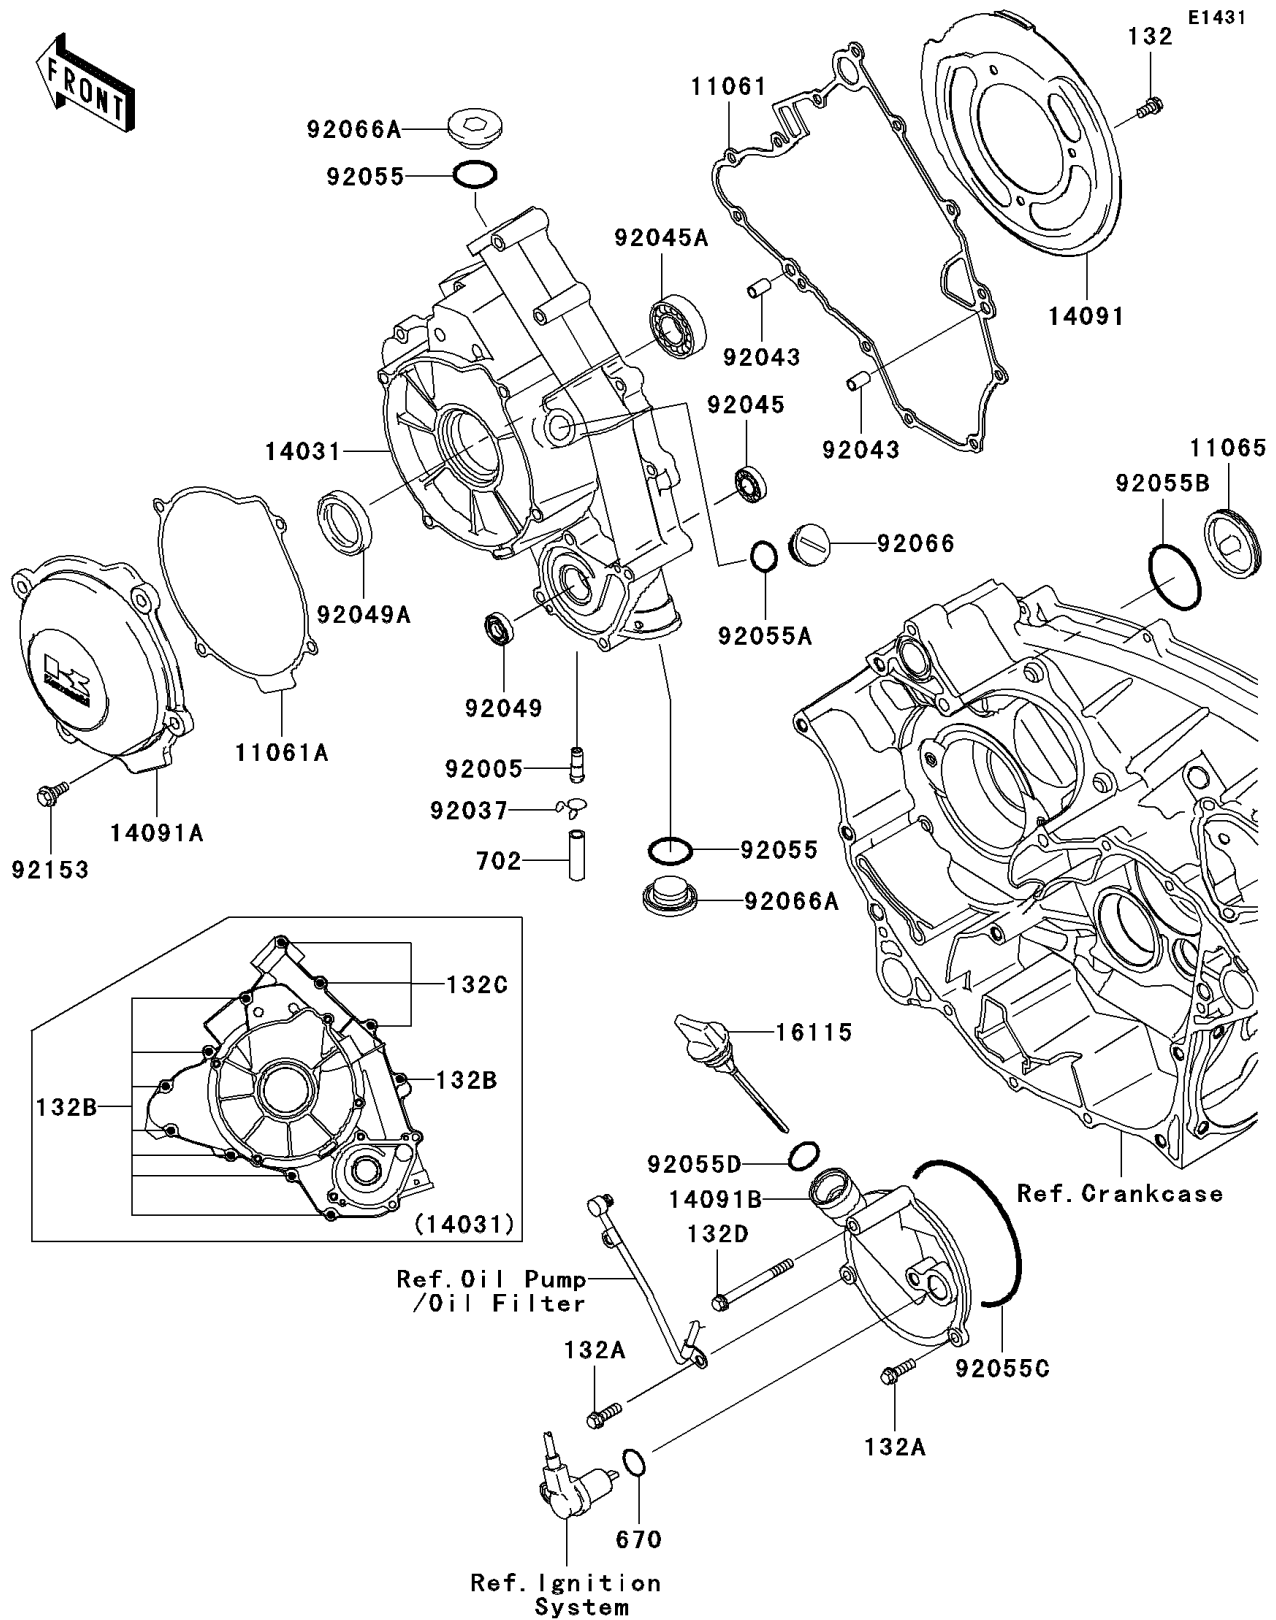

# 2008 Teryx® 750 4X4 LE PARTS DIAGRAM

Engine Cover(s)

## 2008 Teryx® 750 4X4 LE PARTS LIST

### Engine Cover(s)

ITEM NAME	PART NUMBER	QUANTITY
BOLT-FLANGED-SMALL,6X12 (Ref # 132)	132BD0612	3
BOLT-FLANGED-SMALL,6X20 (Ref # 132A)	132BD0620	2
BOLT-FLANGED-SMALL,6X30 (Ref # 132B)	132BD0630	8
BOLT-FLANGED-SMALL,6X55 (Ref # 132C)	132BD0655	3
BOLT-FLANGED-SMALL,6X65 (Ref # 132D)	132BD0665	1
O RING (Ref # 670)	670D2018	1
TUBE-RUBBER,7X10X35 (Ref # 702)	702A07035	1
GASKET (Ref # 11061)	11061-1119	1
GASKET (Ref # 11061A)	11061-1153	1
CAP (Ref # 11065)	11065-1151	1
COVER-GENERATOR (Ref # 14031)	14031-0030	1
COVER,BELT CONVERTER (Ref # 14091)	14091-0309	1
COVER (Ref # 14091A)	14091-0738	1
COVER (Ref # 14091B)	14091-1365	1
CAP-OIL FILLER (Ref # 16115)	16115-1072	1
FITTING (Ref # 92005)	92005-1369	1
CLAMP,TUBE (Ref # 92037)	92037-147	1
PIN,6.2X8X14 (Ref # 92043)	92043-1263	2
BEARING-BALL,6901 (Ref # 92045)	92045-0084	1
BEARING-BALL,TMB004JR2CM (Ref # 92045A)	92045-0086	1
SEAL-OIL,SC 12X22X5 (Ref # 92049)	92049-1228	1
SEAL-OIL,HTC 28X45X7 (Ref # 92049A)	92049-1576	1
RING-O,25.7X2.4 (Ref # 92055)	92055-1136	2
RING-O,20X2 (Ref # 92055A)	92055-1146	1
RING-O,44.7X2.4 (Ref # 92055B)	92055-1279	1
RING-O,99.5X2.0 (Ref # 92055C)	92055-1632	1
RING-O,20X3 (Ref # 92055D)	92055-2185	1
PLUG,COVER (Ref # 92066)	92066-0011	1
PLUG,25X8 (Ref # 92066A)	92066-0012	2

## 2008 Teryx® 750 4X4 LE PARTS LIST

Engine Cover(s)

ITEM NAME	PART NUMBER	QUANTITY
BOLT,FLANGED,6X16 (Ref # 92153)	92153-7007	4