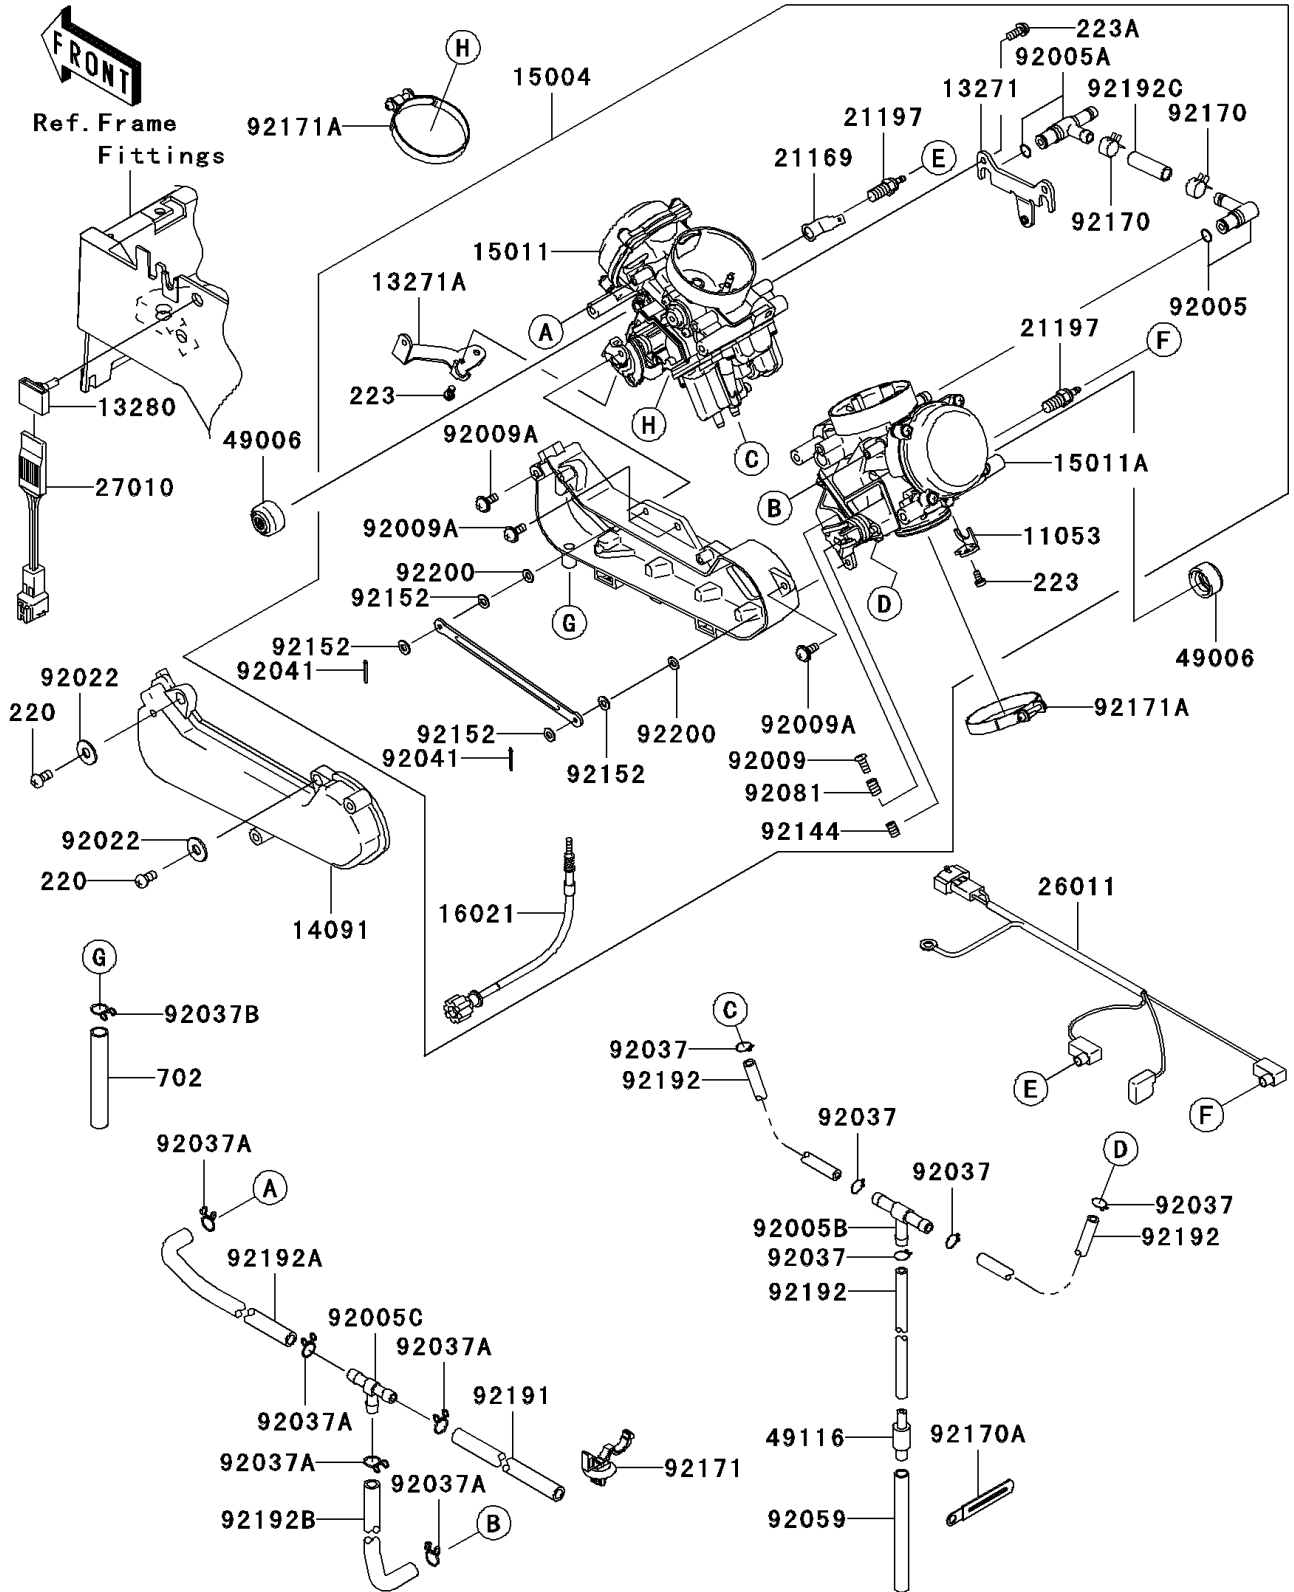

2008 Teryx® 750 4X4 LE PARTS DIAGRAM

Carburetor

E1611

2008 Teryx® 750 4X4 LE PARTS LIST

Carburetor

ITEM NAME	PART NUMBER	QUANTITY
BRACKET (Ref # 11053)	11053-1606	1
PLATE (Ref # 13271)	13271-0750	1
PLATE (Ref # 13271A)	13271-0751	1
HOLDER,CARBURETOR (Ref # 13280)	13280-1253	1
COVER (Ref # 14091)	14091-0360	1
CARBURETOR-ASSY,CVKR34 (Ref # 15004)	15004-0017	1
CARBURETOR,FR (Ref # 15011)	15011-0126	1
CARBURETOR,RR (Ref # 15011A)	15011-0127	1
SCREW-THROTTLE STOP (Ref # 16021)	16021-0011	1
TERMINAL (Ref # 21169)	21169-0001	1
HEATER (Ref # 21197)	21197-1006	2
WIRE-LEAD (Ref # 26011)	26011-0229	1
SWITCH (Ref # 27010)	27010-0013	1
BOOT,STARTER CABLE (Ref # 49006)	49006-1353	2
VALVE-ASSY (Ref # 49116)	49116-1126	1
FITTING (Ref # 92005)	92005-0029	1
FITTING (Ref # 92005A)	92005-0030	1
FITTING,TUBE,T-TYPE (Ref # 92005B)	92005-1017	1
FITTING,T-TYPE (Ref # 92005C)	92005-1119	1
SCREW,SYNCHRONIZE (Ref # 92009)	92009-1858	1
SCREW (Ref # 92009A)	92009-1878	4
WASHER,5.2X13X1 (Ref # 92022)	92022-1380	2
CLAMP,TUBE (Ref # 92037)	92037-010	5
CLAMP,TUBE (Ref # 92037A)	92037-147	5
CLAMP,TUBE (Ref # 92037B)	92037-1972	1
COTTER (Ref # 92041)	92041-1061	2
TUBE,7X10X100 (Ref # 92059)	92059-1736	1
SPRING (Ref # 92081)	92081-1620	1
SPRING (Ref # 92144)	92144-1451	1

2008 Teryx® 750 4X4 LE PARTS LIST

Carburetor

ITEM NAME	PART NUMBER	QUANTITY
COLLAR (Ref # 92152)	92152-0268	4
CLAMP,TUBE (Ref # 92170)	92170-1051	2
CLAMP (Ref # 92170A)	92170-1514	1
CLAMP (Ref # 92171)	92171-0453	1
CLAMP (Ref # 92171A)	92171-0722	2
TUBE,7X11X470 (Ref # 92191)	92191-1531	1
TUBE,4.5X8X120 (Ref # 92192)	92192-0141	3
TUBE,AIR-VENT,FR (Ref # 92192A)	92192-0276	1
TUBE,CARB.-FITTING (Ref # 92192B)	92192-0454	1
TUBE (Ref # 92192C)	92192-0606	1
WASHER,LINK ARM,PLASTIC (Ref # 92200)	92200-1432	2
SCREW-PAN-CROS,4X8 (Ref # 220)	220AA0408	2
SCREW-PAN-WS-CROS,4X8 (Ref # 223)	223AA0408	2
SCREW-PAN-WS-CROS,5X14 (Ref # 223A)	223AA0514	2
TUBE-RUBBER (Ref # 702)	702A09080	1