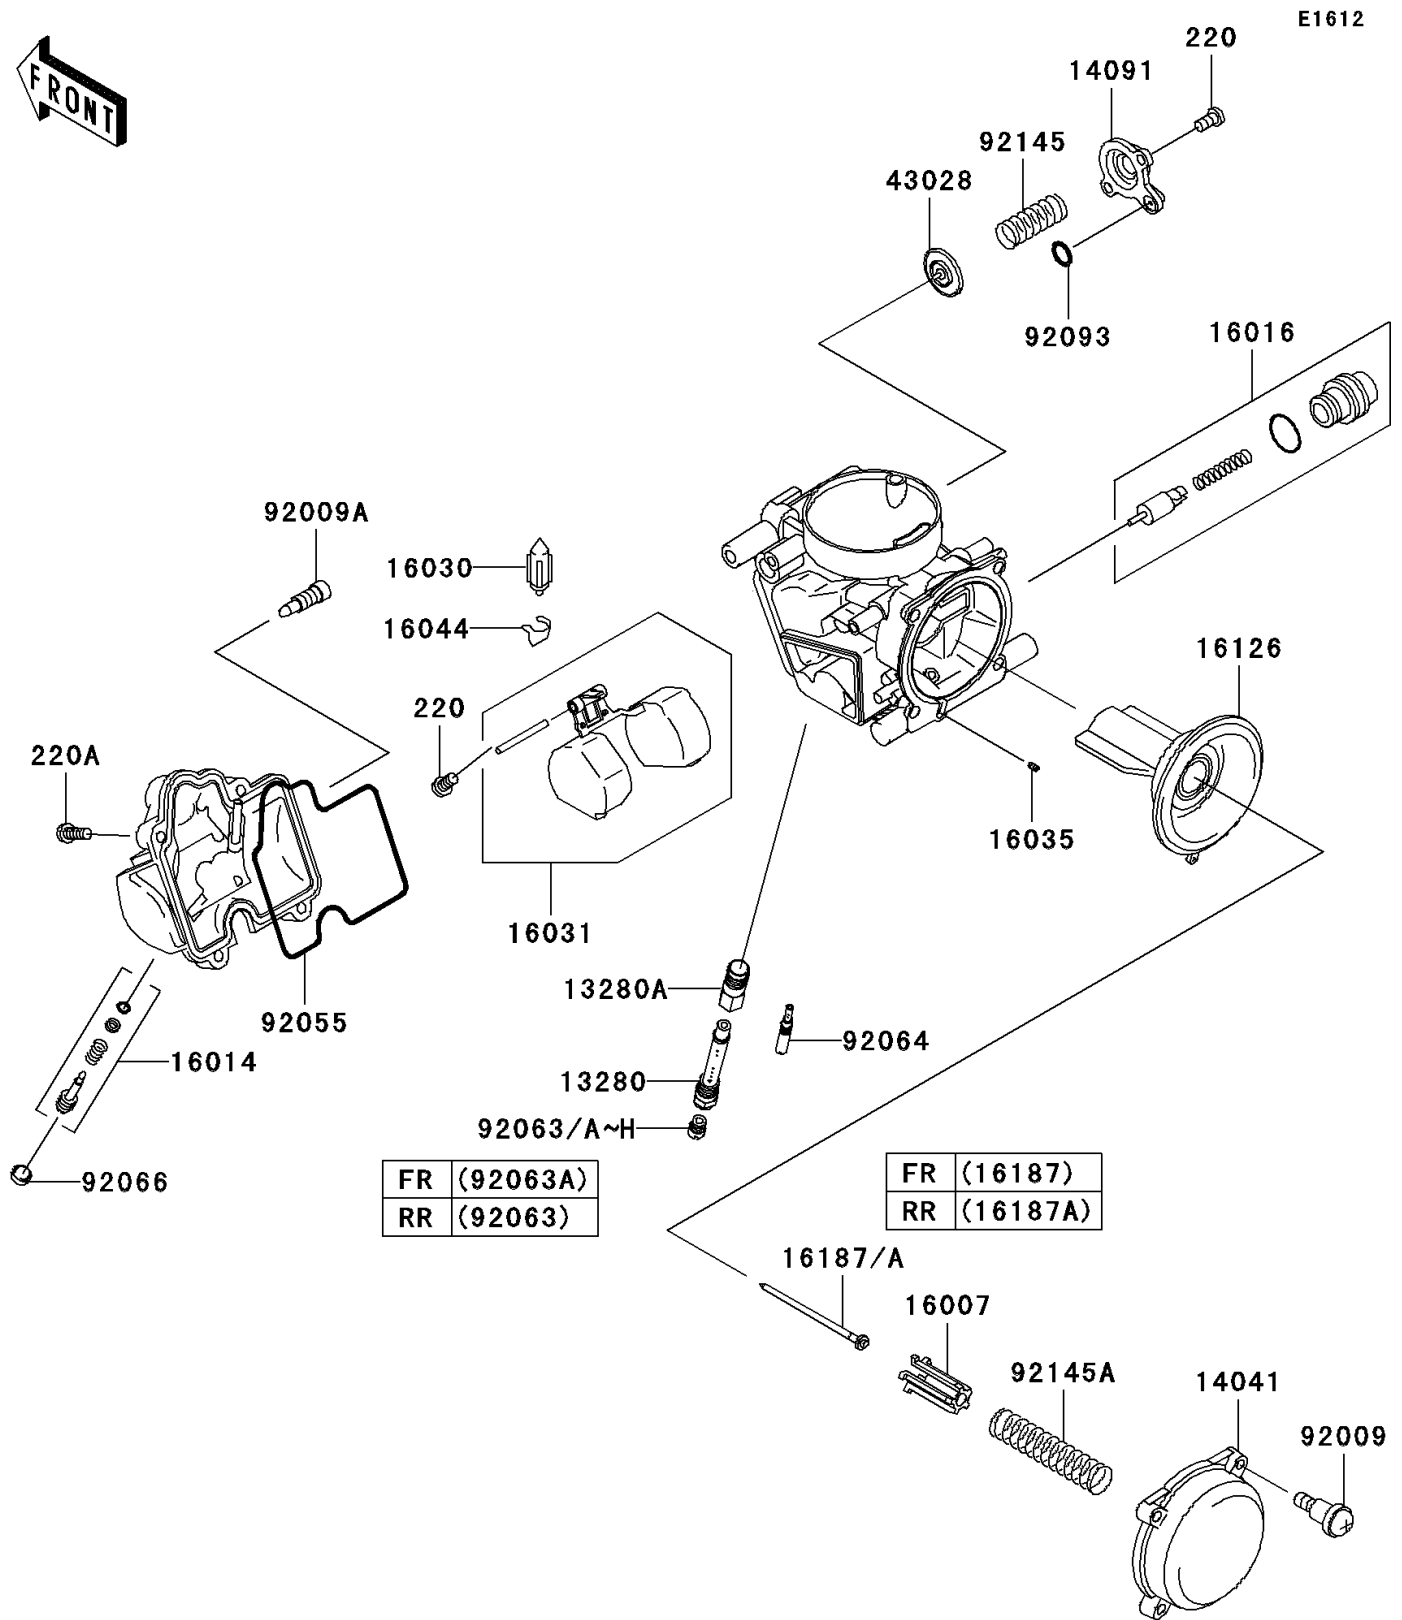

2008 Teryx® 750 4X4 LE PARTS DIAGRAM

Carburetor Parts

2008 Teryx® 750 4X4 LE PARTS LIST

Carburetor Parts

ITEM NAME	PART NUMBER	QUANTITY
SCREW-PAN-CROS,4X8 (Ref # 220)	220AA0408	6
SCREW-PAN-CROS,4X14 (Ref # 220A)	220AA0414	8
HOLDER (Ref # 13280)	13280-0115	2
HOLDER,JET (Ref # 13280A)	13280-1096	2
CAP-CHAMBER,MIXING (Ref # 14041)	14041-1091	2
COVER,AIR CUT VALVE (Ref # 14091)	14091-1246	2
SEAT-SPRING,VALVE (Ref # 16007)	16007-1117	2
SCREW-PILOT AIR (Ref # 16014)	16014-0009	2
PLUNGER (Ref # 16016)	16016-1117	2
VALVE-FLOAT (Ref # 16030)	16030-1007	2
FLOAT (Ref # 16031)	16031-1097	2
JET-AIR,LEAK (Ref # 16035)	16035-1055	2
CLAMP,FLOAT VALVE (Ref # 16044)	16044-007	2
VALVE (Ref # 16126)	16126-0015	2
NEEDLE-JET,N3RL,FR (Ref # 16187)	16187-0281	1
NEEDLE-JET,NFCH,RR (Ref # 16187A)	16187-0282	1
DIAPHRAGM,AIR CUT VALVE (Ref # 43028)	43028-1085	2
SCREW,4X4.4 (Ref # 92009)	92009-1549	8
SCREW,DRAIN,6X0.75 (Ref # 92009A)	92009-1551	2
RING-O,FLOAT CHAMBER (Ref # 92055)	92055-1589	2
JET-MAIN,#140,RR (Ref # 92063)	92063-1013	1
JET-MAIN,#135,FR (Ref # 92063A)	92063-1014	1
JET-MAIN,#138 (Ref # 92063B)	92063-1015	AR
JET-MAIN,#142 (Ref # 92063C)	92063-1016	AR
JET-MAIN,#145 (Ref # 92063D)	92063-1017	AR
JET-MAIN,#125 (Ref # 92063E)	92063-1069	AR
JET-MAIN,#128 (Ref # 92063F)	92063-1074	AR
JET-MAIN,#130 (Ref # 92063G)	92063-1075	AR
JET-MAIN,#132 (Ref # 92063H)	92063-1076	AR

2008 Teryx® 750 4X4 LE PARTS LIST

Carburetor Parts

ITEM NAME	PART NUMBER	QUANTITY
JET-PILOT,#38 (Ref # 92064)	92064-0011	2
PLUG,PILOT AIR SCREW,6.9X2 (Ref # 92066)	92066-1051	2
SEAL,"U"RING (Ref # 92093)	92093-1046	2
SPRING,AIR CUT VALVE (Ref # 92145)	92145-0097	2
SPRING,VACUUM VALVE (Ref # 92145A)	92145-1064	2