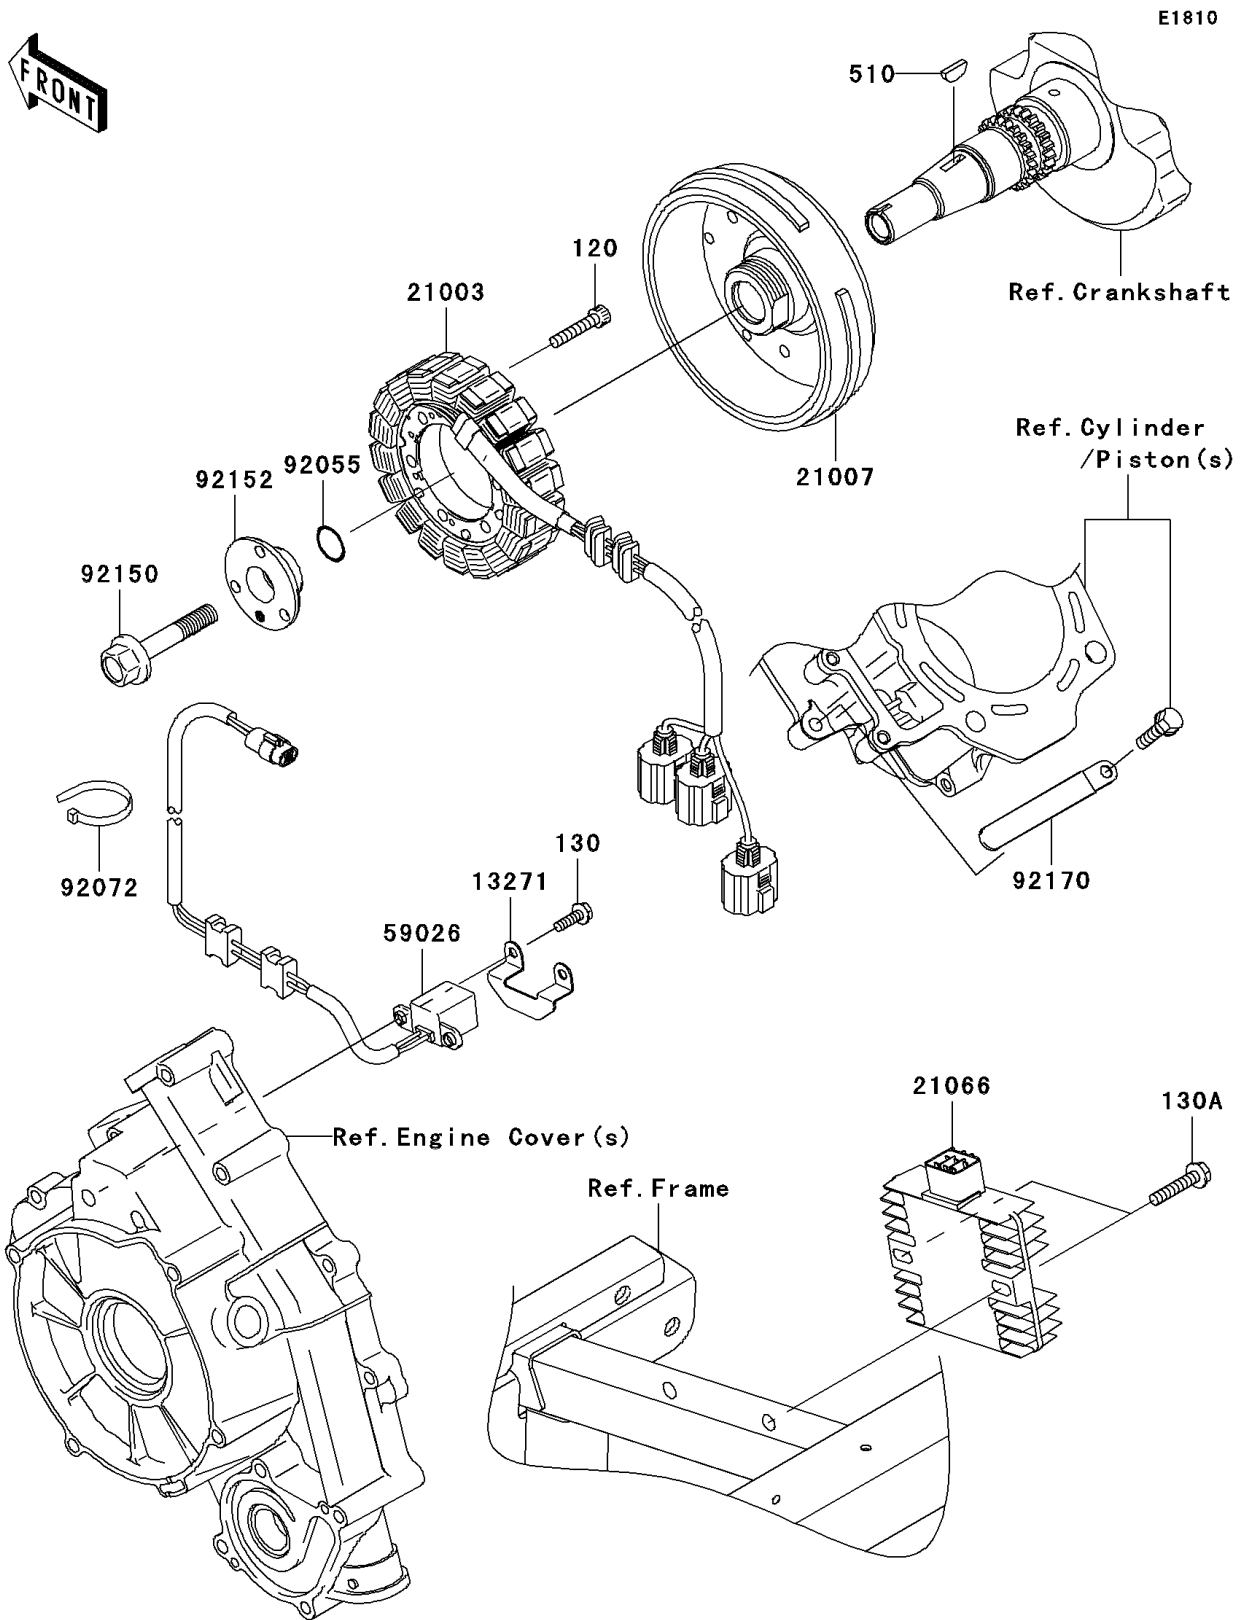

2008 Teryx® 750 4X4 LE PARTS DIAGRAM

Generator

2008 Teryx® 750 4X4 LE PARTS LIST

Generator

ITEM NAME	PART NUMBER	QUANTITY
BOLT-SOCKET,6X28 (Ref # 120)	120CA0628	3
BOLT-FLANGED,5X16 (Ref # 130)	130BA0516	2
BOLT-FLANGED,6X30 (Ref # 130A)	130BB0630	2
KEY-WOODRUFF (Ref # 510)	510A4200	1
PLATE (Ref # 13271)	13271-1369	1
STATOR (Ref # 21003)	21003-0077	1
ROTOR (Ref # 21007)	21007-1367	1
REGULATOR-VOLTAGE (Ref # 21066)	21066-0030	1
COIL-PULSING (Ref # 59026)	59026-1159	1
RING-O,19.8X2.2 (Ref # 92055)	92055-1215	1
BAND,L=188 (Ref # 92072)	92072-1239	1
BOLT,12X65 (Ref # 92150)	92150-1987	1
COLLAR,20X51X17 (Ref # 92152)	92152-1467	1
CLAMP (Ref # 92170)	92170-1925	1