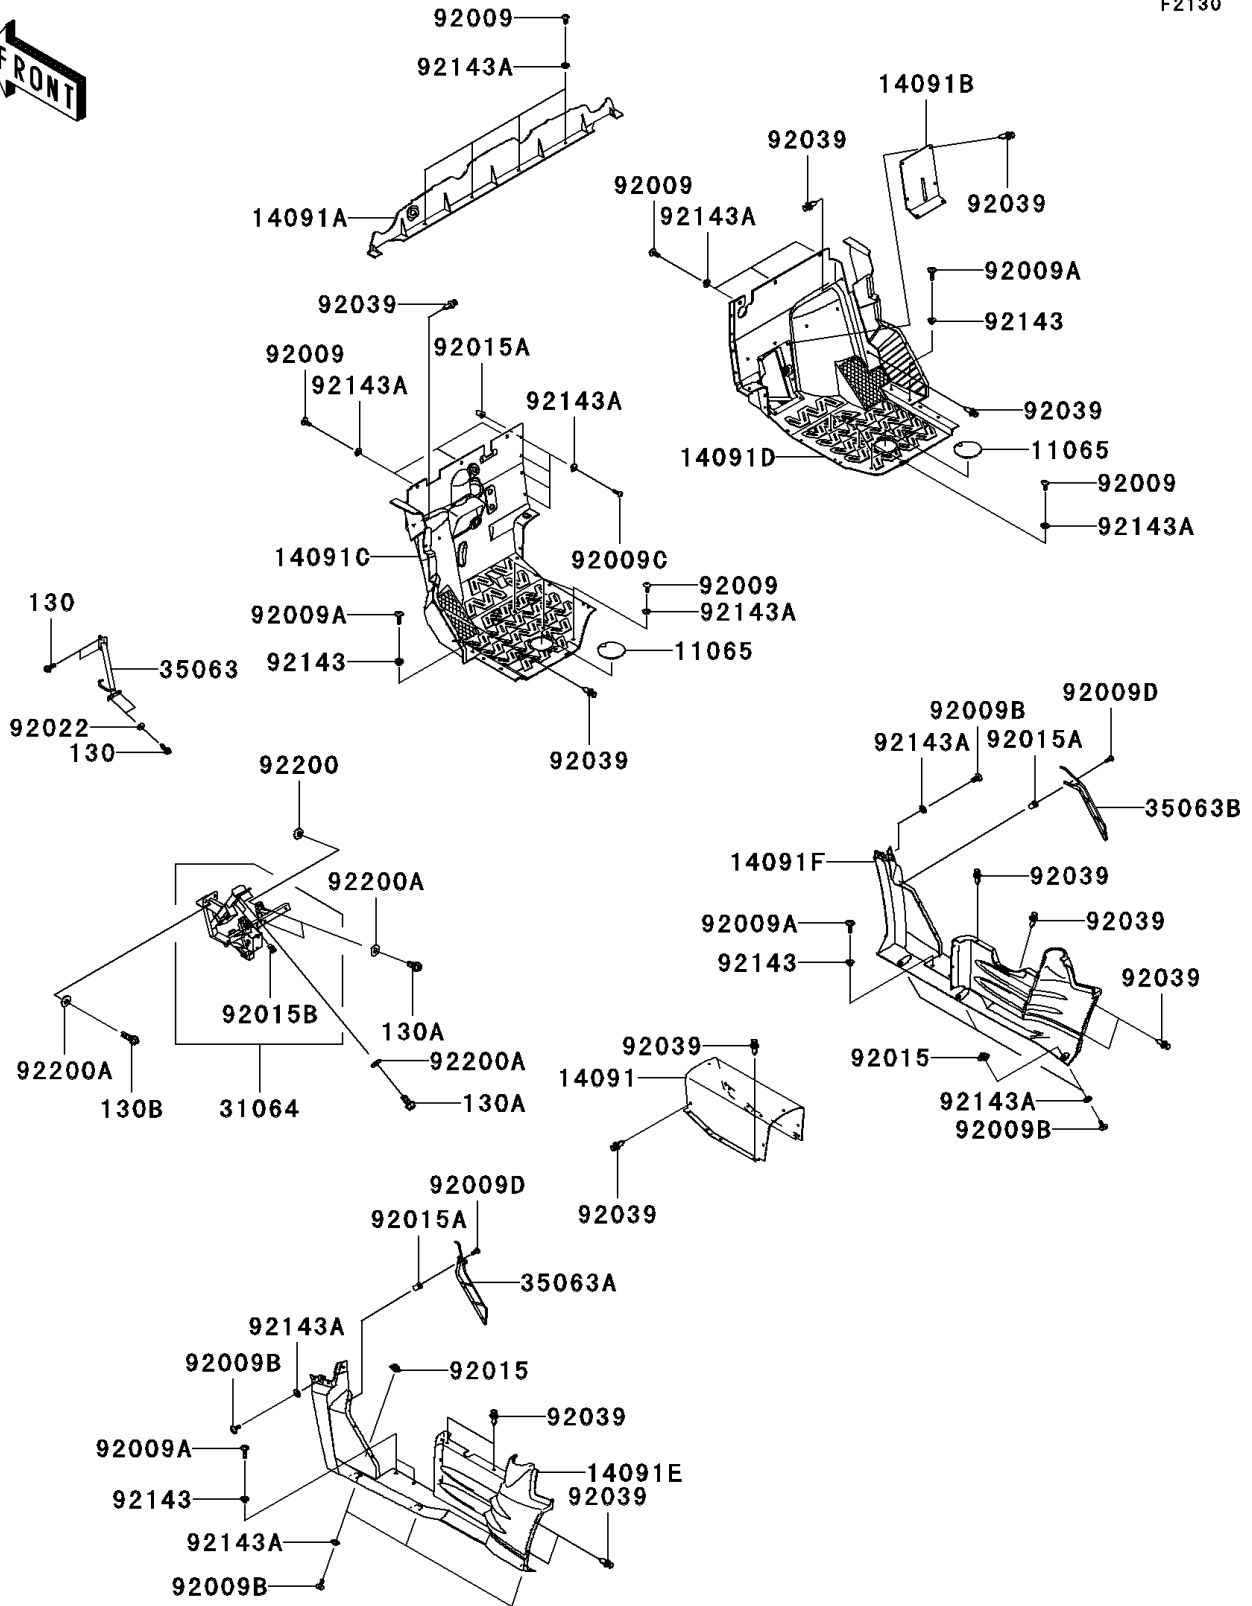

# 2008 Teryx® 750 4X4 LE PARTS DIAGRAM

Frame Fittings(Front)

F2130

## 2008 Teryx® 750 4X4 LE PARTS LIST

### Frame Fittings(Front)

ITEM NAME	PART NUMBER	QUANTITY
BOLT-FLANGED,6X18 (Ref # 130)	130BB0618	4
BOLT-FLANGED,10X20 (Ref # 130A)	130CA1020	4
BOLT-FLANGED,10X30 (Ref # 130B)	130CB1030	2
CAP (Ref # 11065)	11065-0267	2
COVER,CENTER,F.BLACK (Ref # 14091)	14091-0696-6Z	1
COVER (Ref # 14091A)	14091-0699	1
COVER,F.BLACK (Ref # 14091B)	14091-0731-6Z	1
COVER,FLOOR,LH (Ref # 14091C)	14091-1639	1
COVER,FLOOR,RH (Ref # 14091D)	14091-1640	1
COVER,SIDE,LH,F.BLACK (Ref # 14091E)	14091-1686-6Z	1
COVER,SIDE,RH,F.BLACK (Ref # 14091F)	14091-1687-6Z	1
PIPE-COMP (Ref # 31064)	31064-0138	1
STAY,MASTER CYLINDER (Ref # 35063)	35063-0518	1
STAY,SIDE COVER,LH (Ref # 35063A)	35063-0544	1
STAY,SIDE COVER,RH (Ref # 35063B)	35063-0545	1
SCREW,TAPPING,6X16 (Ref # 92009)	92009-1166	16
SCREW,6X22,BLACK (Ref # 92009A)	92009-1256	8
SCREW,6X16 (Ref # 92009B)	92009-1621	8
SCREW,5X18 (Ref # 92009C)	92009-1655	4
SCREW,5X20 (Ref # 92009D)	92009-1934	6
NUT (Ref # 92015)	92015-1487	6
NUT,WELL,5MM (Ref # 92015A)	92015-1757	10
NUT,POP,6MM,L=15 (Ref # 92015B)	92015-1791	2
WASHER,6.2X15.0X1.2 (Ref # 92022)	92022-2373	2
RIVET (Ref # 92039)	92039-1229	32
COLLAR (Ref # 92143)	92143-1057	8
COLLAR (Ref # 92143A)	92143-1087	28
WASHER,10X22X3.2 (Ref # 92200)	92200-0121	2
WASHER,10.3X23X1.6 (Ref # 92200A)	92200-2009	6