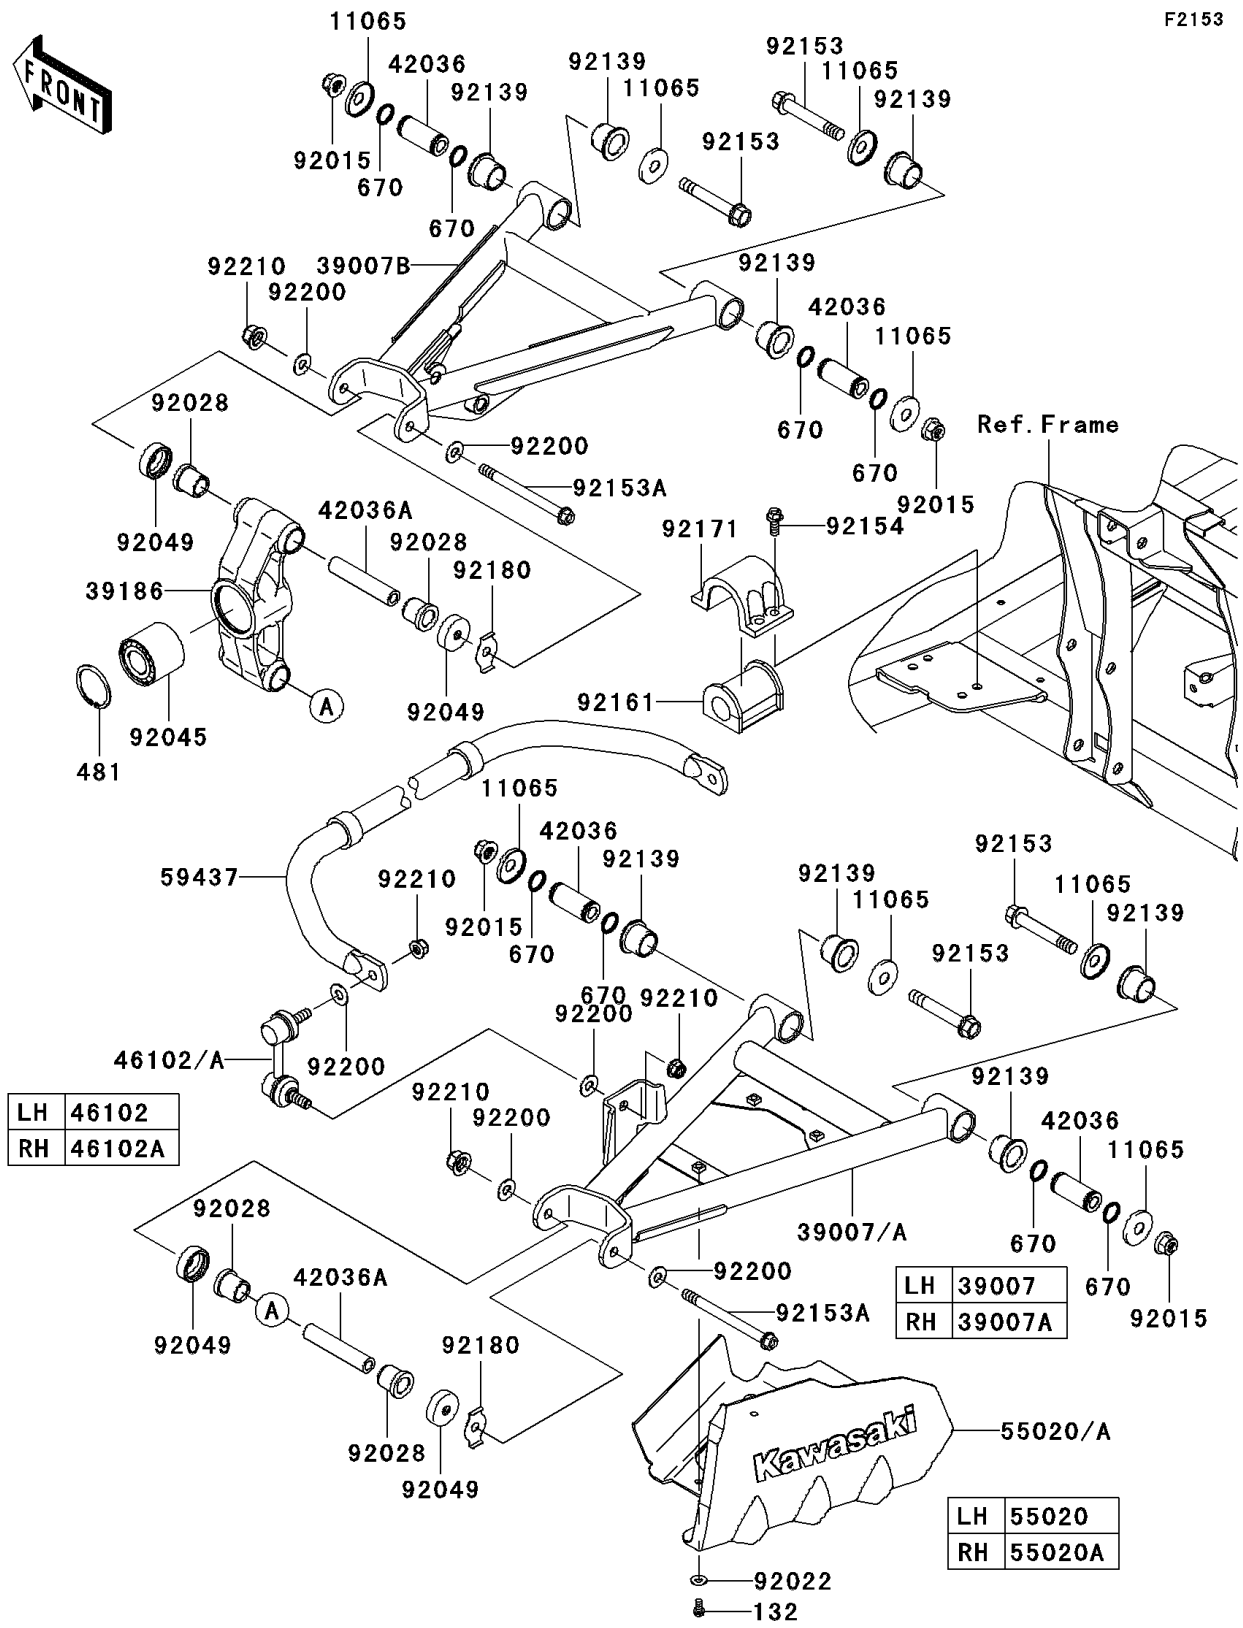

2008 Teryx® 750 4X4 LE PARTS DIAGRAM

Rear Suspension

F2153

| | |
|----|--------|
| LH | 46102 |
| RH | 46102A |

| | |
|----|--------|
| LH | 39007 |
| RH | 39007A |

| | |
|----|--------|
| LH | 55020 |
| RH | 55020A |

2008 Teryx® 750 4X4 LE PARTS LIST

Rear Suspension

| ITEM NAME | PART NUMBER | QUANTITY |
|---|-------------|----------|
| BOLT-FLANGED-SMALL,6X12 (Ref # 132) | 132BB0612 | 6 |
| CIRCLIP (Ref # 481) | 481J5200 | 2 |
| O RING,18MM (Ref # 670) | 670B2018 | 16 |
| CAP (Ref # 11065) | 11065-0253 | 16 |
| ARM-SUSP,RR,LWR,LH (Ref # 39007) | 39007-0128 | 1 |
| ARM-SUSP,RR,LWR,RH (Ref # 39007A) | 39007-0129 | 1 |
| ARM-SUSP,RR,UPP,LH&RH (Ref # 39007B) | 39007-0143 | 2 |
| KNUCKLE,RR,LH&RH (Ref # 39186) | 39186-0071 | 2 |
| SLEEVE (Ref # 42036) | 42036-0062 | 8 |
| SLEEVE,10X17X85.6 (Ref # 42036A) | 42036-1190 | 4 |
| ROD,STABILIZER,LH (Ref # 46102) | 46102-0100 | 1 |
| ROD,STABILIZER,RH (Ref # 46102A) | 46102-0101 | 1 |
| GUARD,RR,LH (Ref # 55020) | 55020-0310 | 1 |
| GUARD,RR,RH (Ref # 55020A) | 55020-0311 | 1 |
| STABILIZER (Ref # 59437) | 59437-0006 | 1 |
| NUT,LOCK,FLANGED,12MM (Ref # 92015) | 92015-1433 | 8 |
| WASHER,7X16X1.2 (Ref # 92022) | 92022-1344 | 6 |
| BUSHING (Ref # 92028) | 92028-1466 | 8 |
| BEARING-BALL,DAC2552W-7CS31 (Ref # 92045) | 92045-0102 | 2 |
| SEAL-OIL,KNUCKLE (Ref # 92049) | 92049-1198 | 8 |
| BUSHING (Ref # 92139) | 92139-0231 | 16 |
| BOLT,FLANGED,12X76.5 (Ref # 92153) | 92153-1733 | 8 |
| BOLT,FLANGED,10X117 (Ref # 92153A) | 92153-1966 | 4 |
| BOLT,FLANGED,8X20 (Ref # 92154) | 92154-0100 | 8 |
| DAMPER (Ref # 92161) | 92161-0539 | 2 |
| CLAMP (Ref # 92171) | 92171-1695 | 2 |
| SHIM (Ref # 92180) | 92180-0292 | AR |
| WASHER,10.3X23X1.6 (Ref # 92200) | 92200-2009 | 12 |
| NUT,LOCK,FLANGED,10MM (Ref # 92210) | 92210-0276 | 8 |