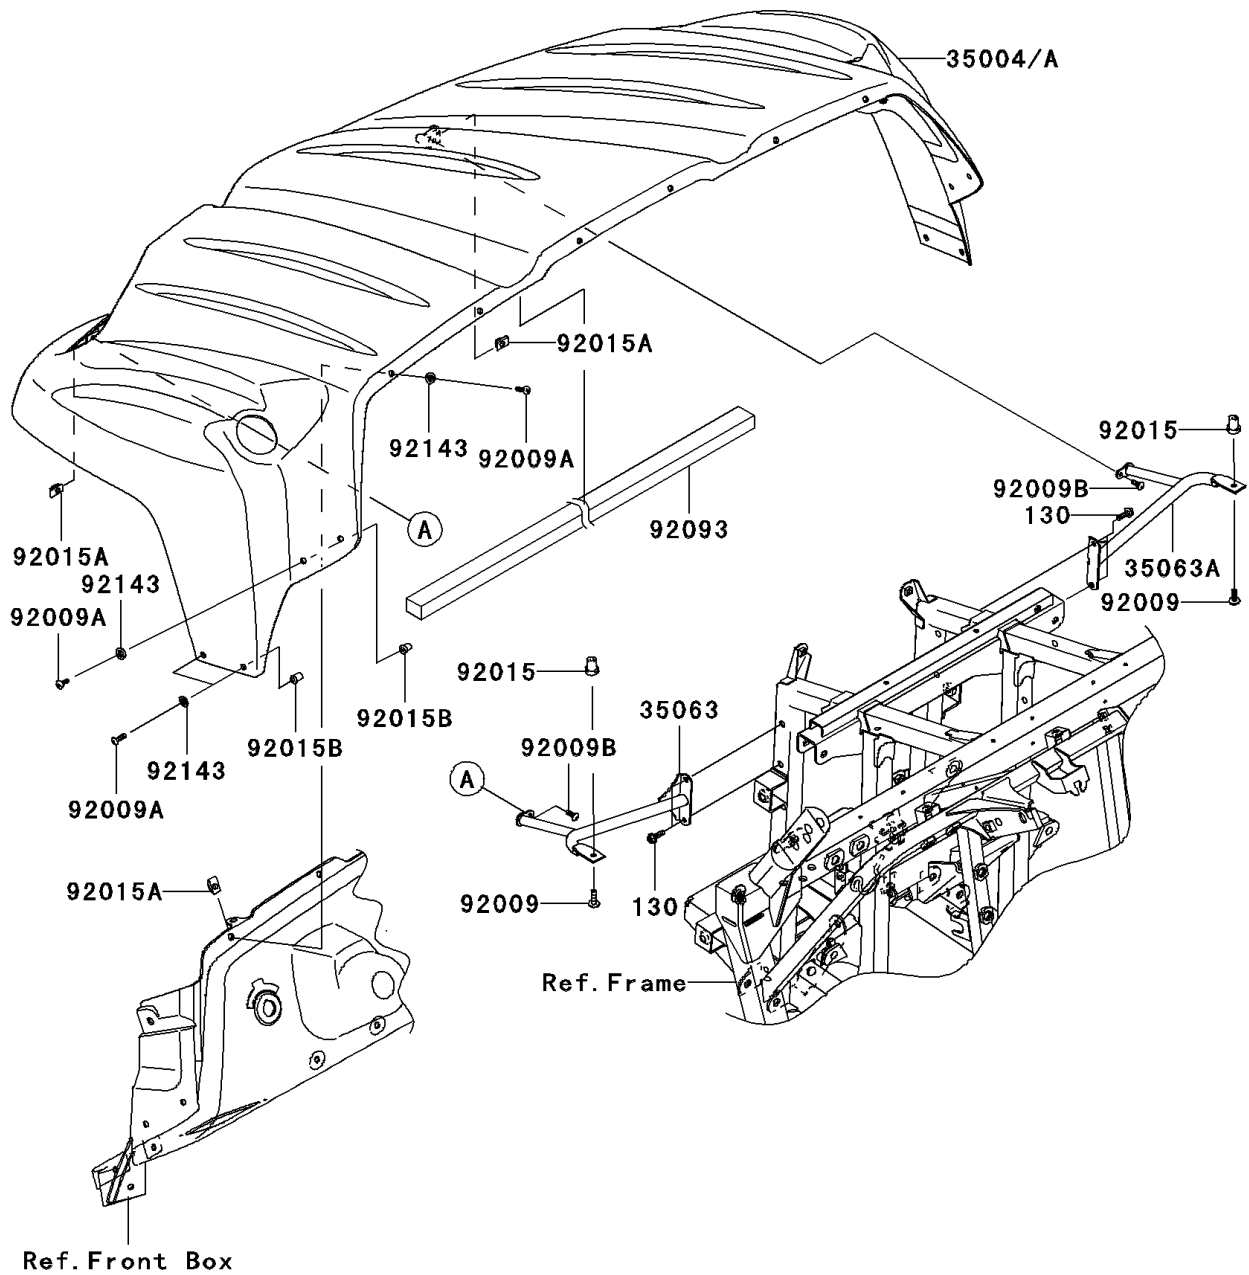

# 2008 Teryx<sup>®</sup> 750 4X4 LE PARTS DIAGRAM

Front Fender(s)

F2171

## 2008 Teryx® 750 4X4 LE PARTS LIST

### Front Fender(s)

ITEM NAME	PART NUMBER	QUANTITY
BOLT-FLANGED,6X20 (Ref # 130)	130CA0620	4
FENDER-FRONT,W.GREEN (Ref # 35004)	35004-0077-286	1
FENDER-FRONT,S.RED (Ref # 35004A)	35004-0077-6B	1
STAY,FRONT FENDER,LH (Ref # 35063)	35063-0420	1
STAY,FRONT FENDER,RH (Ref # 35063A)	35063-0421	1
SCREW,6X22,BLACK (Ref # 92009)	92009-1256	2
SCREW,5X20,BLACK (Ref # 92009A)	92009-1656	14
SCREW,5X16 (Ref # 92009B)	92009-3797	2
NUT,RUBBER,6MM (Ref # 92015)	92015-1692	2
NUT,5MM (Ref # 92015A)	92015-1710	8
NUT,WELL,5MM (Ref # 92015B)	92015-1757	8
SEAL (Ref # 92093)	92093-0141	1
COLLAR (Ref # 92143)	92143-1087	14