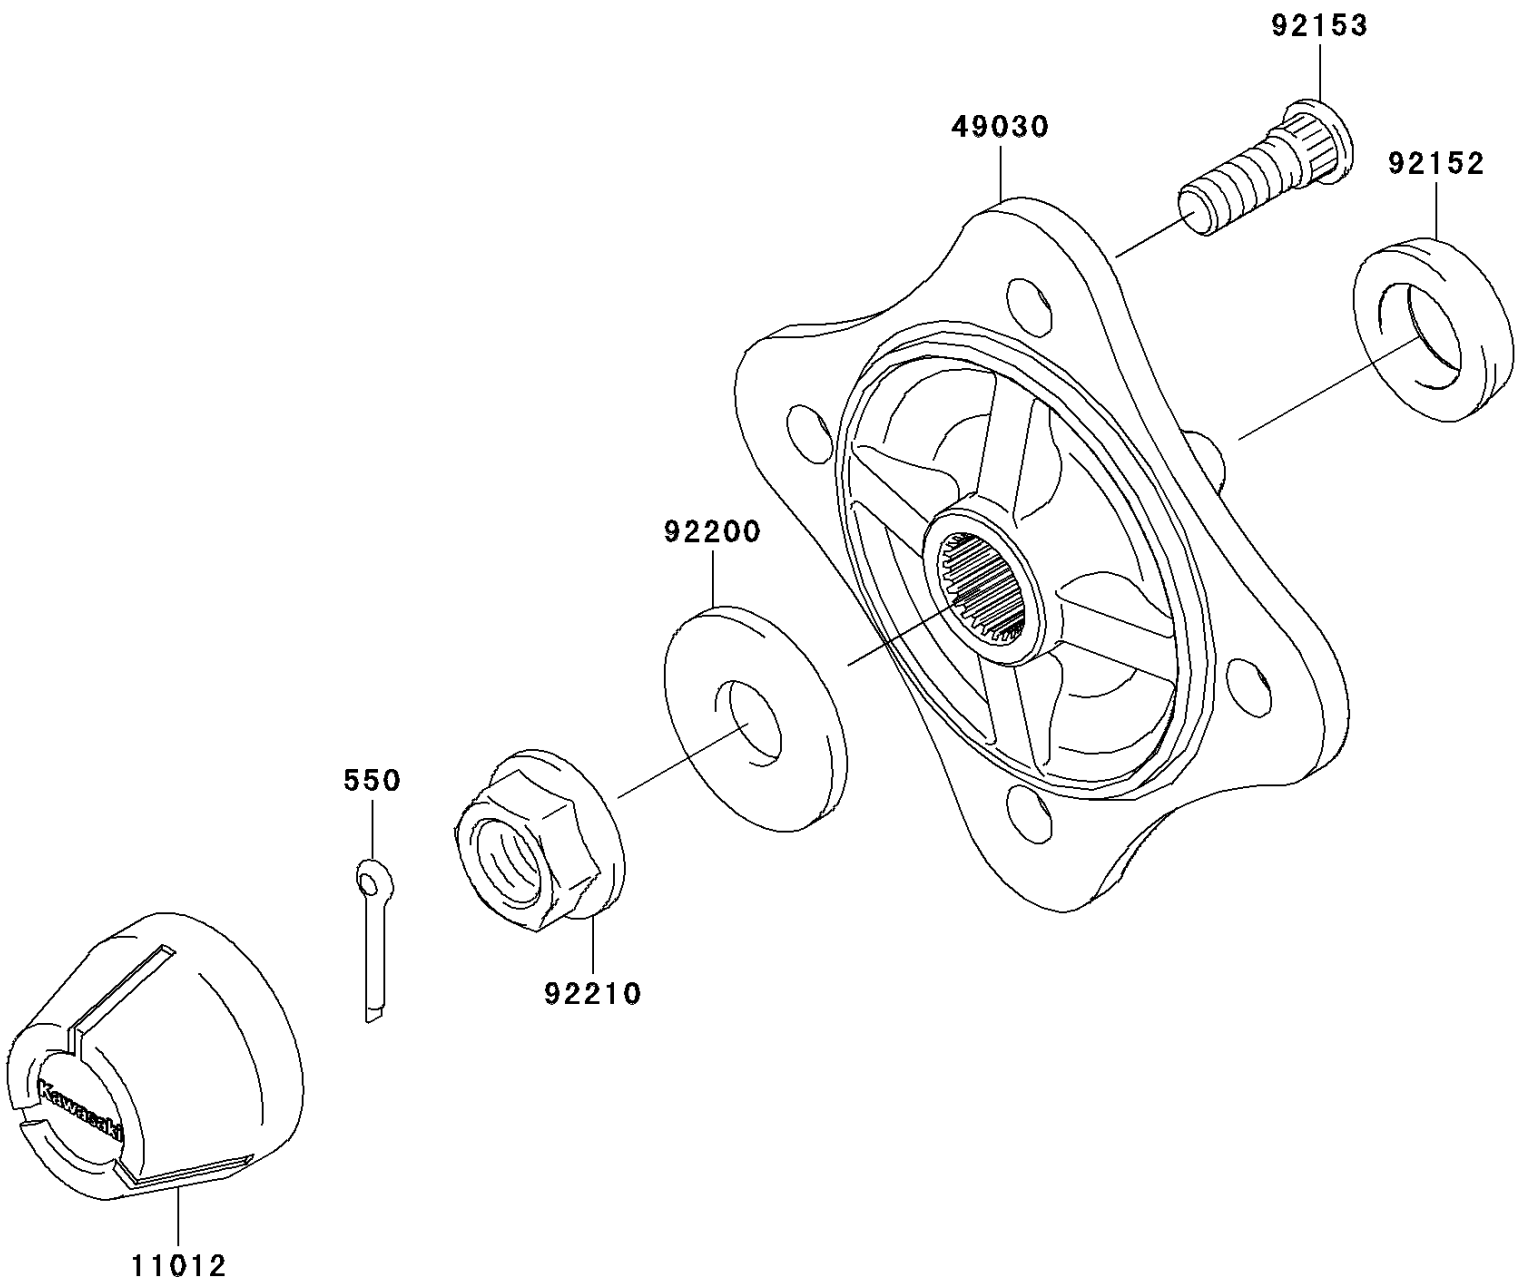

2008 Teryx® 750 4X4 LE PARTS DIAGRAM

Rear Hubs/Brakes

F2240

2008 Teryx® 750 4X4 LE PARTS LIST

Rear Hubs/Brakes

ITEM NAME	PART NUMBER	QUANTITY
PIN-COTTER,4.0X30 (Ref # 550)	550AA4030	2
CAP,WHEEL (Ref # 11012)	11012-1969	2
HUB,RR (Ref # 49030)	49030-0025	2
COLLAR (Ref # 92152)	92152-0631	2
BOLT,12MM (Ref # 92153)	92153-1915	8
WASHER,20.3X52X4.5 (Ref # 92200)	92200-0130	2
NUT,FLANGED,20MM (Ref # 92210)	92210-2093	2