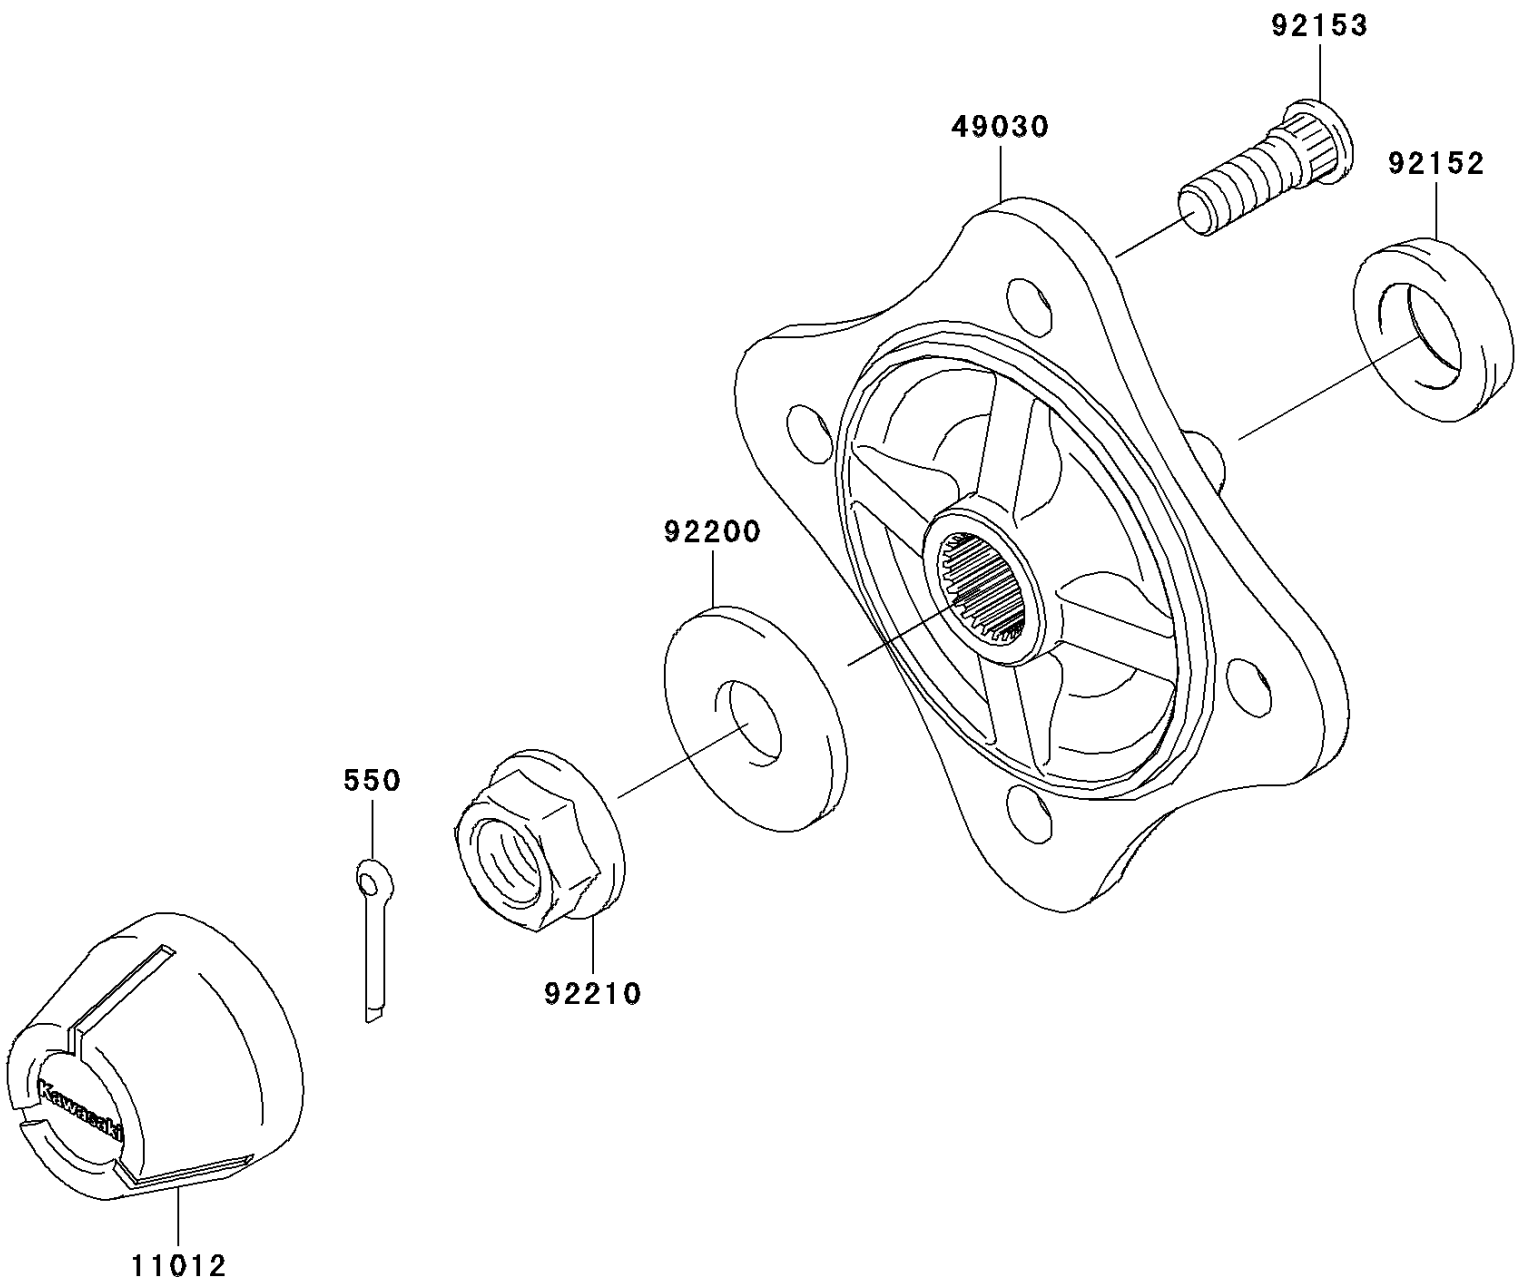

# 2008 Teryx® 750 4X4 LE PARTS DIAGRAM

Rear Hubs/Brakes

F2240

## 2008 Teryx® 750 4X4 LE PARTS LIST

### Rear Hubs/Brakes

ITEM NAME	PART NUMBER	QUANTITY
PIN-COTTER,4.0X30 (Ref # 550)	550AA4030	2
CAP,WHEEL (Ref # 11012)	11012-1969	2
HUB,RR (Ref # 49030)	49030-0025	2
COLLAR (Ref # 92152)	92152-0631	2
BOLT,12MM (Ref # 92153)	92153-1915	8
WASHER,20.3X52X4.5 (Ref # 92200)	92200-0130	2
NUT,FLANGED,20MM (Ref # 92210)	92210-2093	2