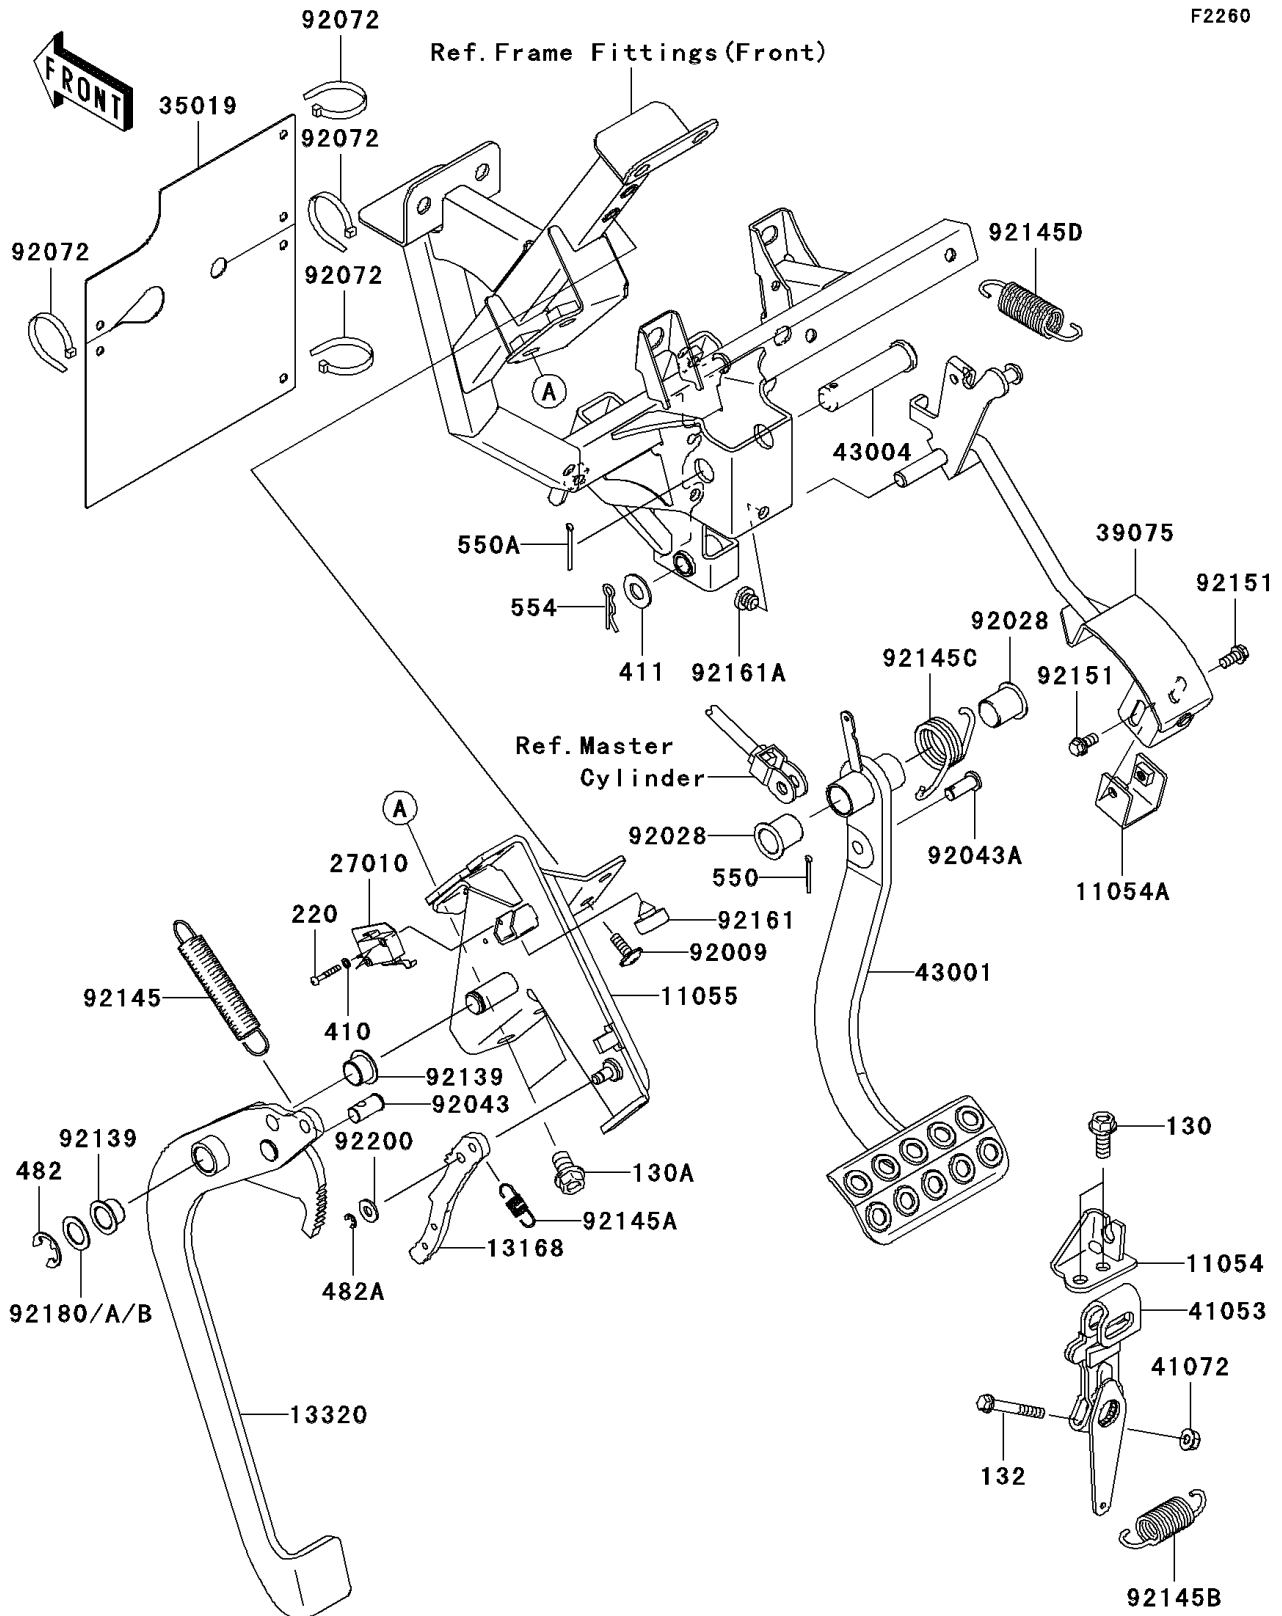

2008 Teryx® 750 4X4 LE PARTS DIAGRAM

Brake Pedal/Throttle Lever

F2260

2008 Teryx® 750 4X4 LE PARTS LIST

Brake Pedal/Throttle Lever

ITEM NAME	PART NUMBER	QUANTITY
BOLT-FLANGED,8X20 (Ref # 130)	130BB0820	2
BOLT-FLANGED,10X16 (Ref # 130A)	130BB1016	2
BOLT-FLANGED-SMALL,6X40 (Ref # 132)	132BA0640	1
SCREW-PAN-CROSS,3X20 (Ref # 220)	220AA0320	2
WASHER-PLAIN-SMALL,3MM (Ref # 410)	410AA0300	2
WASHER-PLAIN,10MM (Ref # 411)	411AA1000	1
CIRCLIP-TYPE-E,10MM (Ref # 482)	482J0100	1
CIRCLIP-TYPE-E,4MM (Ref # 482A)	482J4000	1
PIN-COTTER,2.5X18 (Ref # 550)	550AA2518	1
PIN-COTTER,2.5X25 (Ref # 550A)	550AA2525	1
BRACKET,BRAKE CABLE (Ref # 11054)	11054-0933	1
BRACKET (Ref # 11054A)	11054-1137	1
BRACKET,BRAKE LEVER (Ref # 11055)	11055-0279	1
LEVER (Ref # 13168)	13168-0174	1
LEVER-ASSY,BRAKE PEDAL (Ref # 13320)	13320-0012	1
SWITCH (Ref # 27010)	27010-0084	1
FLAP (Ref # 35019)	35019-0079	1
LEVER-THROTTLE (Ref # 39075)	39075-0012	1
LEVER-BRAKE CAM (Ref # 41053)	41053-0010	1
NUT,6MM (Ref # 41072)	41072-007	1
LEVER-BRAKE,PEDAL (Ref # 43001)	43001-0103	1
SHAFT-BRAKE (Ref # 43004)	43004-1128	1
SCREW,6X16 (Ref # 92009)	92009-1621	2
BUSHING (Ref # 92028)	92028-1571	2
PIN (Ref # 92043)	92043-0124	1
PIN (Ref # 92043A)	92043-1039	1
BAND,L=188 (Ref # 92072)	92072-1239	4
BUSHING (Ref # 92139)	92139-0182	2
SPRING (Ref # 92145)	92145-0446	1

2008 Teryx® 750 4X4 LE PARTS LIST

Brake Pedal/Throttle Lever

ITEM NAME	PART NUMBER	QUANTITY
SPRING (Ref # 92145A)	92145-0447	1
SPRING (Ref # 92145B)	92145-0563	1
SPRING,BRAKE PEDAL RETURN (Ref # 92145C)	92145-0575	1
SPRING (Ref # 92145D)	92145-0636	1
BOLT,6X12 (Ref # 92151)	92151-1997	2
DAMPER (Ref # 92161)	92161-0590	1
DAMPER (Ref # 92161A)	92161-1084	1
SHIM,T=0.8 (Ref # 92180)	92180-0279	AR
SHIM,T=1.0 (Ref # 92180A)	92180-0281	AR
SHIM,T=1.2 (Ref # 92180B)	92180-0282	AR
WASHER,6.5X14.5X1.5 (Ref # 92200)	92200-3775	1
PIN-SNAP,10MM (Ref # 554)	554DA1000	1