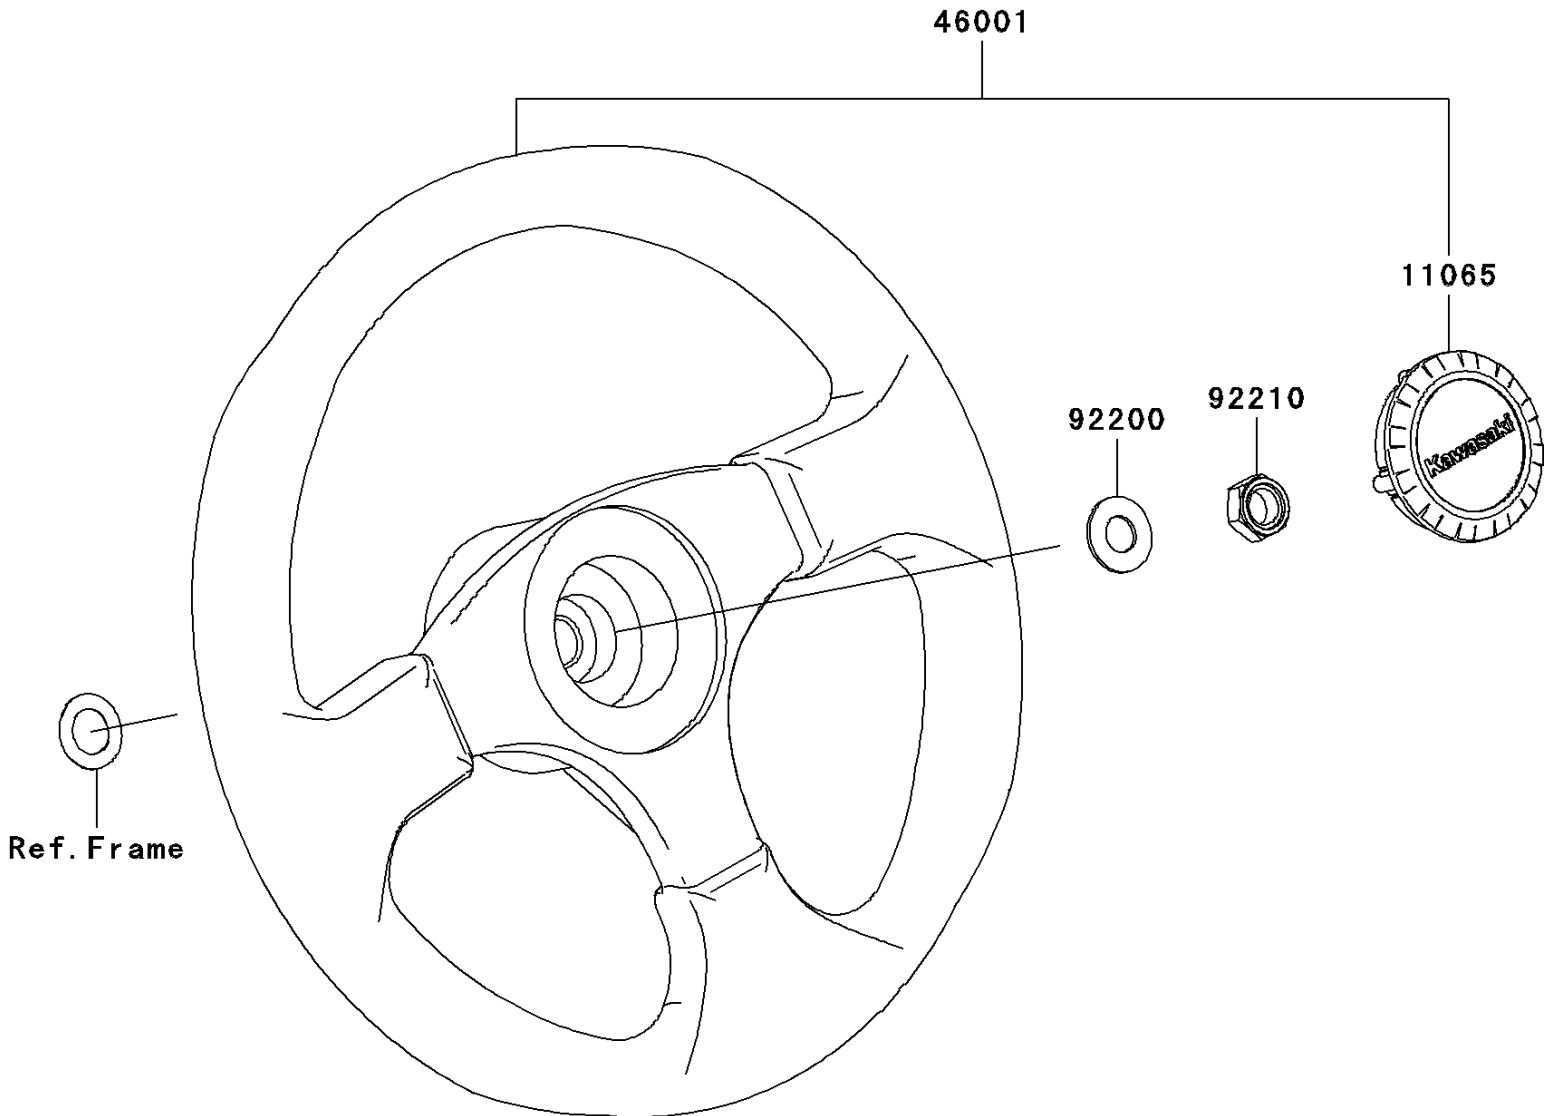

2008 Teryx® 750 4X4 LE PARTS DIAGRAM

Steering Wheel

F2311

2008 Teryx® 750 4X4 LE PARTS LIST

Steering Wheel

ITEM NAME	PART NUMBER	QUANTITY
CAP,HANDLE (Ref # 11065)	11065-0171	1
HANDLE-ASSY (Ref # 46001)	46001-0001	1
WASHER,12.1X25X1.6 (Ref # 92200)	92200-0455	1
NUT,LOCK,12MM (Ref # 92210)	92210-1249	1