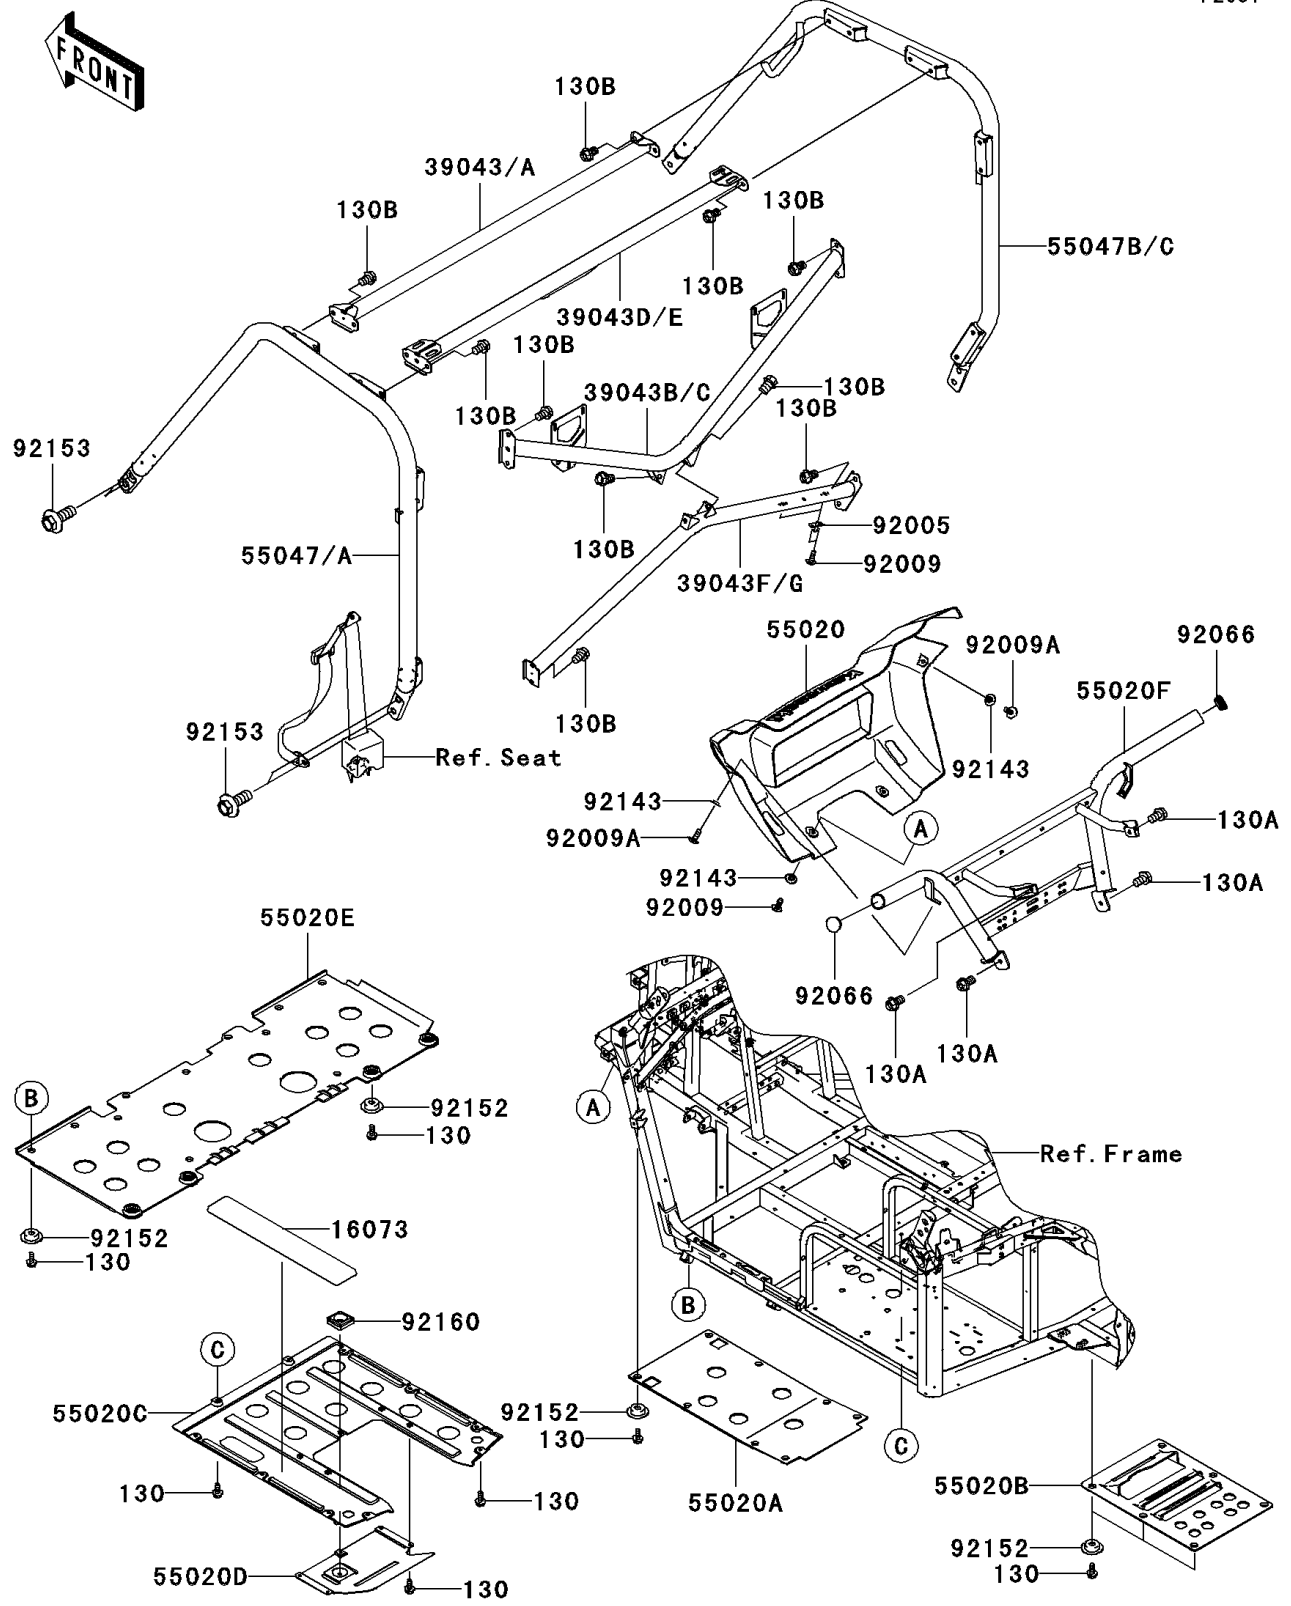

# 2008 Teryx® 750 4X4 LE PARTS DIAGRAM

Guards/Cab Frame

F2681

## 2008 Teryx® 750 4X4 LE PARTS LIST

### Guards/Cab Frame

ITEM NAME	PART NUMBER	QUANTITY
BOLT-FLANGED,6X14 (Ref # 130)	130BB0614	44
BOLT-FLANGED,10X16 (Ref # 130A)	130BB1016	4
BOLT-FLANGED,10X14 (Ref # 130B)	130CB1014	18
INSULATOR,ENGINE GUARD (Ref # 16073)	16073-0045	1
CROSSMEMBER-COMP,UPP,FR,RED (Ref # 39043)	39043-0001-16I	1
CROSSMEMBER-COMP,UPP,FR,BLACK (Ref # 39043A)	39043-0001-388	1
CROSSMEMBER-COMP,RR,UPP,RED (Ref # 39043B)	39043-0005-16I	1
CROSSMEMBER-COMP,RR,UPP,BLACK (Ref # 39043C)	39043-0005-388	1
CROSSMEMBER-COMP,UPP,RR,RED (Ref # 39043D)	39043-0007-16I	1
CROSSMEMBER-COMP,UPP,RR,BLACK (Ref # 39043E)	39043-0007-388	1
CROSSMEMBER-COMP,RR,LWR,RED (Ref # 39043F)	39043-0008-16I	1
CROSSMEMBER-COMP,RR,LWR,BLACK (Ref # 39043G)	39043-0008-388	1
GUARD,FRONT COVER (Ref # 55020)	55020-0297	1
GUARD,SKID,FR (Ref # 55020A)	55020-0301	1
GUARD,SKID,RR (Ref # 55020B)	55020-0402	1
GUARD,SKID,MIDDLE (Ref # 55020C)	55020-0437	1
GUARD,ENGINE,SUB (Ref # 55020D)	55020-0438	1
GUARD,SKID,MIDDLE (Ref # 55020E)	55020-0448	1
GUARD,FRONT PIPE,W.BLACK (Ref # 55020F)	55020-0477-388	1
BAR-COMP,LH,RED (Ref # 55047)	55047-0011-16I	1
BAR-COMP,LH,W.BLACK (Ref # 55047A)	55047-0011-388	1
BAR-COMP,RH,RED (Ref # 55047B)	55047-0012-16I	1
BAR-COMP,RH,W.BLACK (Ref # 55047C)	55047-0012-388	1
FITTING (Ref # 92005)	92005-0077	2
SCREW,TAPPING,6X16 (Ref # 92009)	92009-1166	6
SCREW,6X16 (Ref # 92009A)	92009-1621	2
PLUG (Ref # 92066)	92066-0114	2
COLLAR (Ref # 92143)	92143-1087	4
COLLAR (Ref # 92152)	92152-0512	29

## 2008 Teryx® 750 4X4 LE PARTS LIST

Guards/Cab Frame

ITEM NAME	PART NUMBER	QUANTITY
BOLT,FLANGED,14X36 (Ref # 92153)	92153-1282	8
DAMPER (Ref # 92160)	92160-1772	1