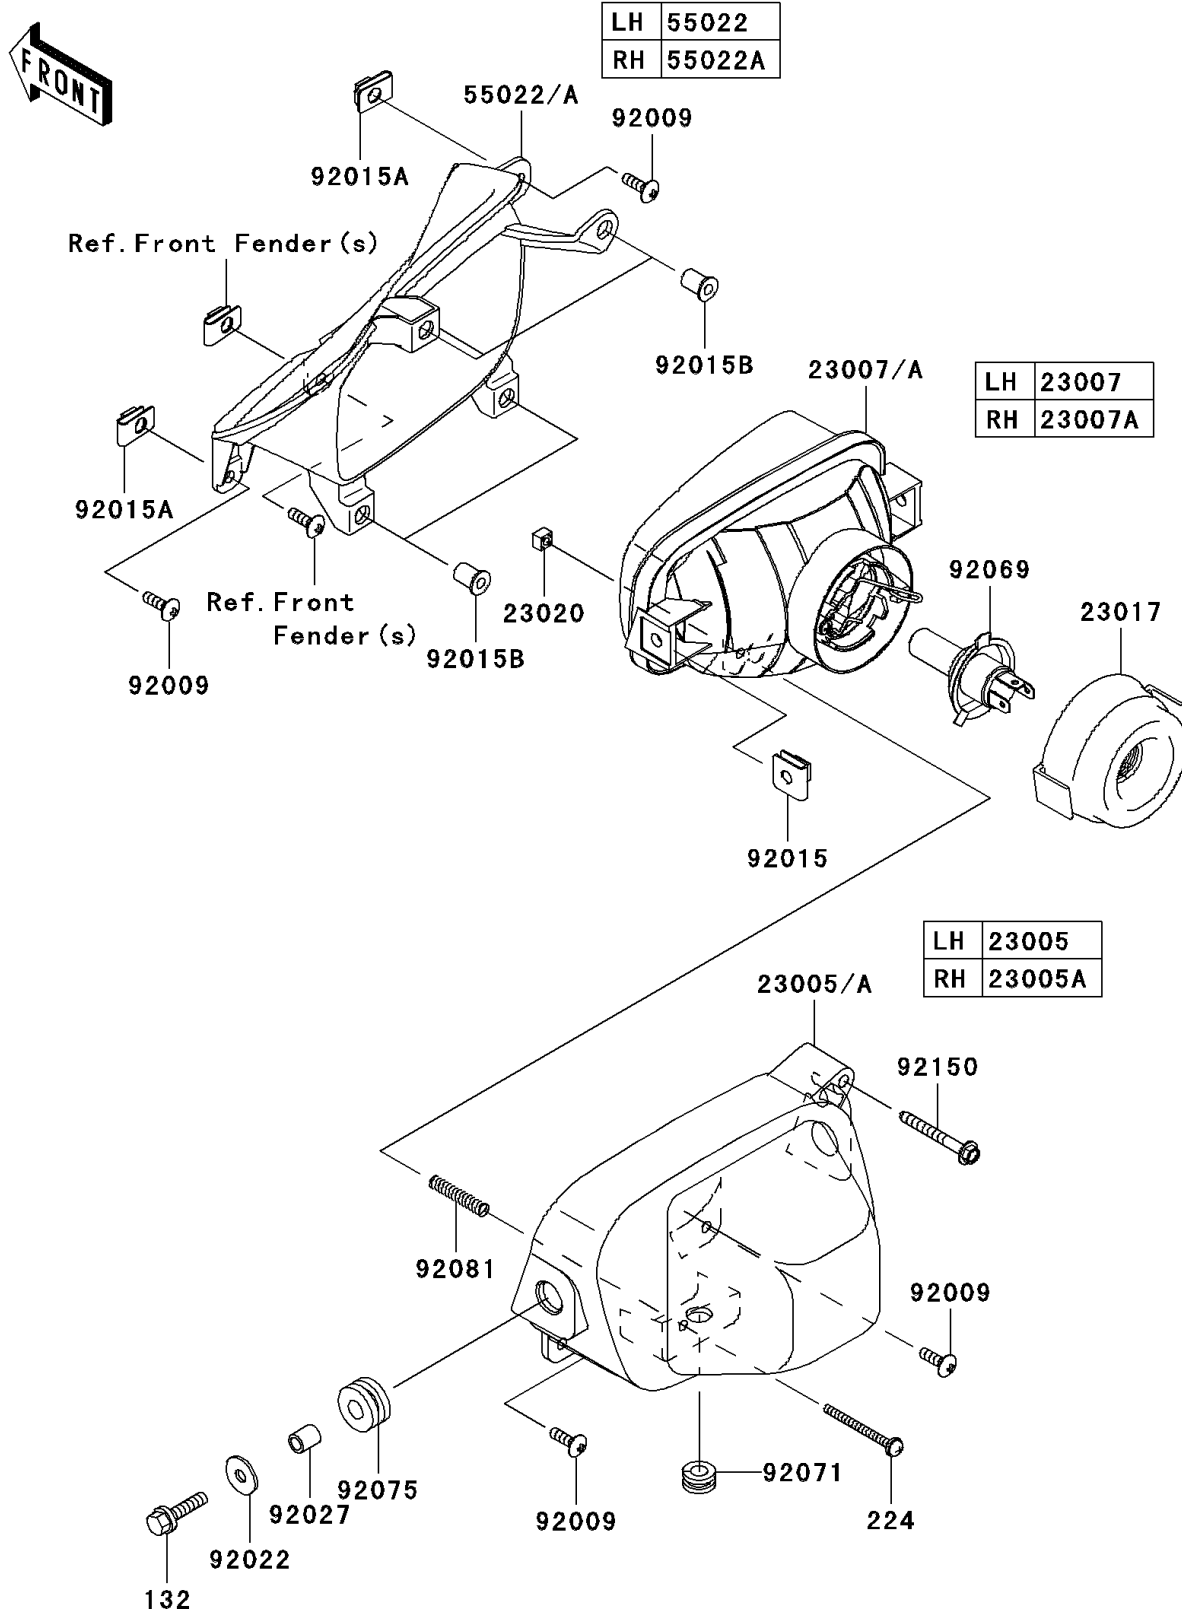

2008 Teryx® 750 4X4 LE PARTS DIAGRAM

Headlight(s)

F2710

2008 Teryx® 750 4X4 LE PARTS LIST

Headlight(s)

ITEM NAME	PART NUMBER	QUANTITY
BOLT-FLANGED-SMALL,6X25 (Ref # 132)	132BA0625	4
SCREW-PAN-WP-CROS,4X45 (Ref # 224)	224AA0445	2
BODY-COMP-HEAD LAMP,LH (Ref # 23005)	23005-1180	1
BODY-COMP-HEAD LAMP,RH (Ref # 23005A)	23005-1181	1
LENS-COMP,HEAD LAMP,LH (Ref # 23007)	23007-0113	1
LENS-COMP,HEAD LAMP,RH (Ref # 23007A)	23007-0114	1
SOCKET,HEAD LAMP (Ref # 23017)	23017-0005	2
NUT,4MM,FOCUS ADJUST (Ref # 23020)	23020-018	2
COVER-HEAD LAMP,LH (Ref # 55022)	55022-0035	1
COVER-HEAD LAMP,RH (Ref # 55022A)	55022-0036	1
SCREW,5X16,BLACK (Ref # 92009)	92009-1654	8
NUT,6MM (Ref # 92015)	92015-1094	4
NUT,5MM (Ref # 92015A)	92015-1710	4
NUT,WELL,5MM (Ref # 92015B)	92015-1757	8
WASHER,6.5X20X1.6 (Ref # 92022)	92022-125	4
COLLAR,6.8X10X12 (Ref # 92027)	92027-162	4
BULB,12V 35/35W (Ref # 92069)	92069-0026	2
GROMMET (Ref # 92071)	92071-1128	2
DAMPER (Ref # 92075)	92075-1690	4
SPRING,FOCUS ADJUST (Ref # 92081)	92081-1896	2
BOLT,ADJUST,5X45 (Ref # 92150)	92150-1590	2