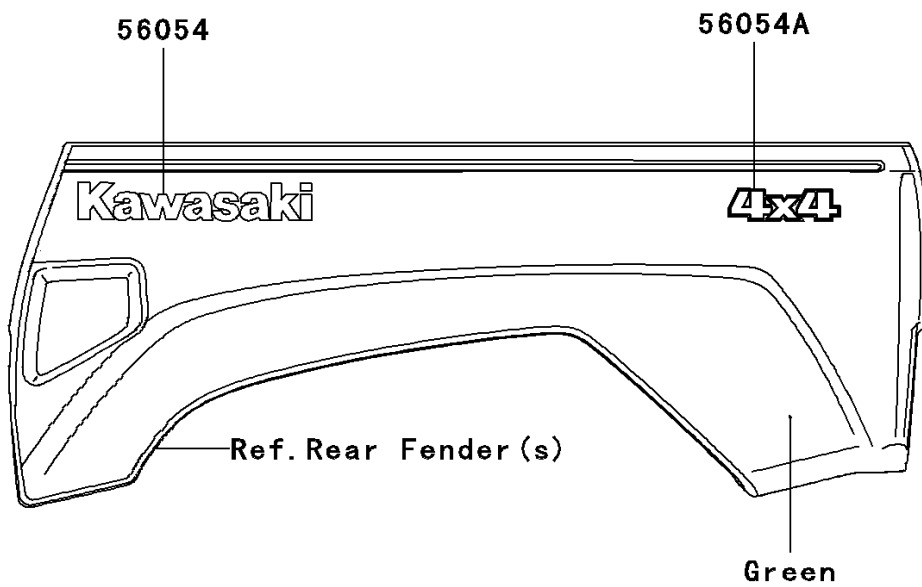

2008 Teryx® 750 4X4 LE PARTS DIAGRAM

Decals(Green)

F2861A

2008 Teryx® 750 4X4 LE PARTS LIST

Decals(Green)

ITEM NAME	PART NUMBER	QUANTITY
MARK,RR FENDER,KAWASAKI (Ref # 56054)	56054-0098	2
MARK,RR FENDER,4X4 (Ref # 56054A)	56054-0099	2
MARK,FRONT FENDER,TERYX (Ref # 56054B)	56054-0241	1
PATTERN,FR FENDER,LH (Ref # 56068)	56068-0728	1
PATTERN,FR FENDER,RH (Ref # 56068A)	56068-0729	1