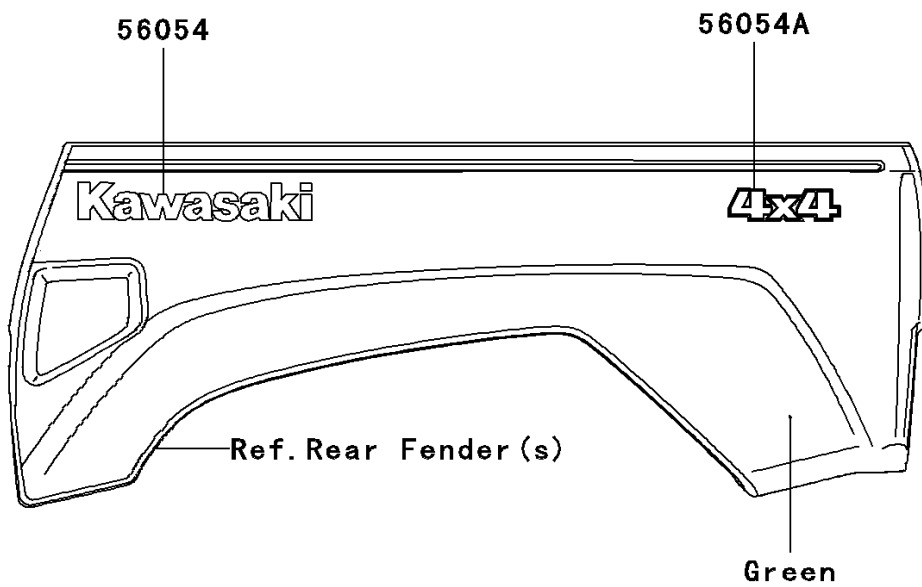

2008 Teryx® 750 4X4 LE PARTS DIAGRAM

Decals(Green)

F2861A

2008 Teryx[®] 750 4X4 LE PARTS LIST

Decals(Green)

ITEM NAME	PART NUMBER	QUANTITY
MARK,RR FENDER,KAWASAKI (Ref # 56054)	56054-0098	2
MARK,RR FENDER,4X4 (Ref # 56054A)	56054-0099	2
MARK,FRONT FENDER,TERYX (Ref # 56054B)	56054-0241	1
PATTERN,FR FENDER,LH (Ref # 56068)	56068-0728	1
PATTERN,FR FENDER,RH (Ref # 56068A)	56068-0729	1