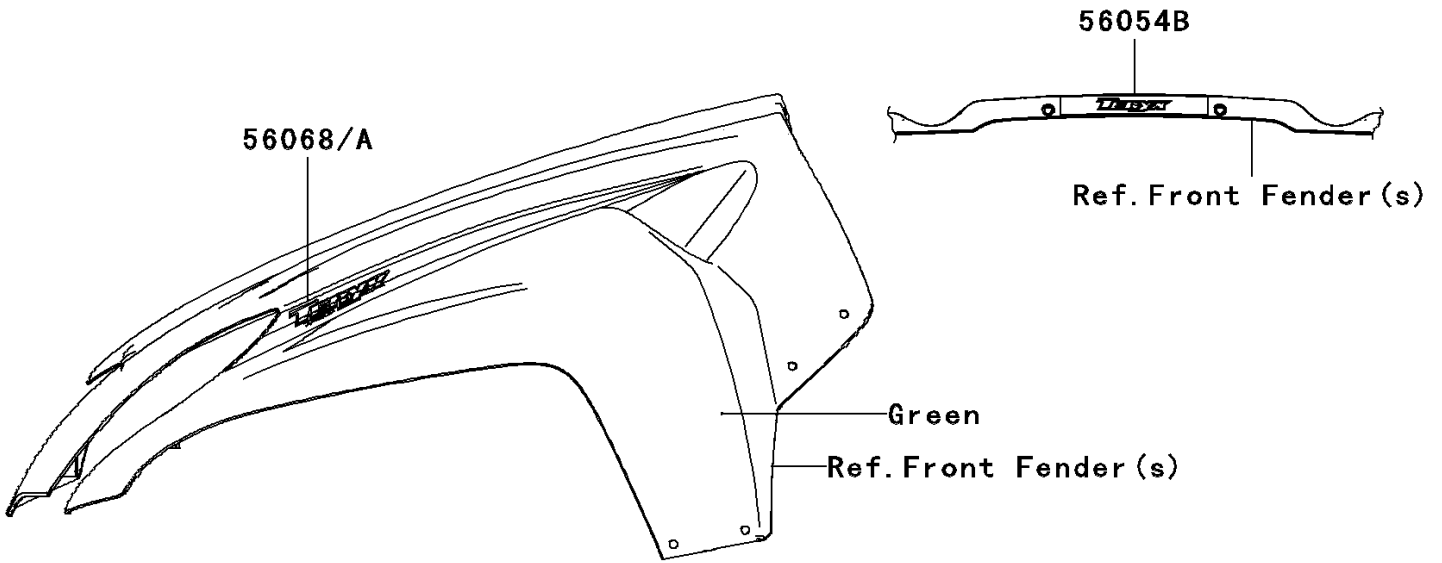

2008 Teryx® 750 4X4 LE PARTS DIAGRAM

Decals(Green)

F2861A

2008 Teryx® 750 4X4 LE PARTS LIST

Decals(Green)

ITEM NAME	PART NUMBER	QUANTITY
MARK,RR FENDER,KAWASAKI (Ref # 56054)	56054-0098	2
MARK,RR FENDER,4X4 (Ref # 56054A)	56054-0099	2
MARK,FRONT FENDER,TERYX (Ref # 56054B)	56054-0241	1
PATTERN,FR FENDER,LH (Ref # 56068)	56068-0728	1
PATTERN,FR FENDER,RH (Ref # 56068A)	56068-0729	1