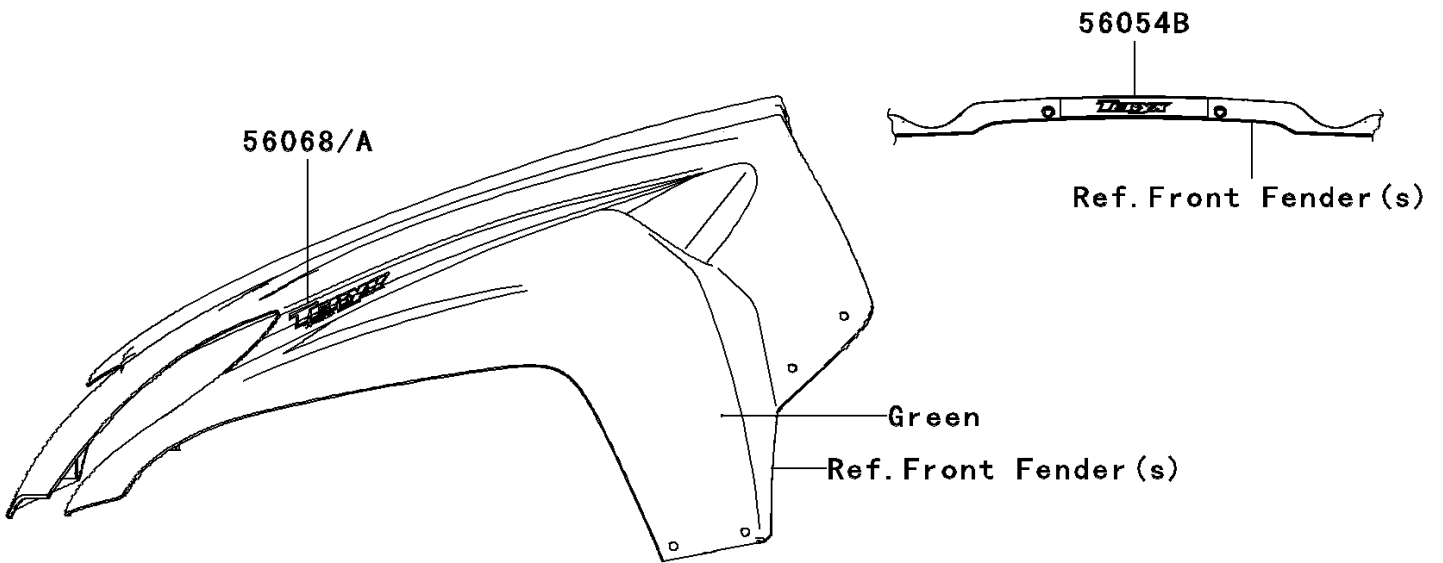

2008 Teryx® 750 4X4 LE PARTS DIAGRAM

Decals(Green)

F2861A

2008 Teryx[®] 750 4X4 LE PARTS LIST

Decals(Green)

ITEM NAME	PART NUMBER	QUANTITY
MARK,RR FENDER,KAWASAKI (Ref # 56054)	56054-0098	2
MARK,RR FENDER,4X4 (Ref # 56054A)	56054-0099	2
MARK,FRONT FENDER,TERYX (Ref # 56054B)	56054-0241	1
PATTERN,FR FENDER,LH (Ref # 56068)	56068-0728	1
PATTERN,FR FENDER,RH (Ref # 56068A)	56068-0729	1