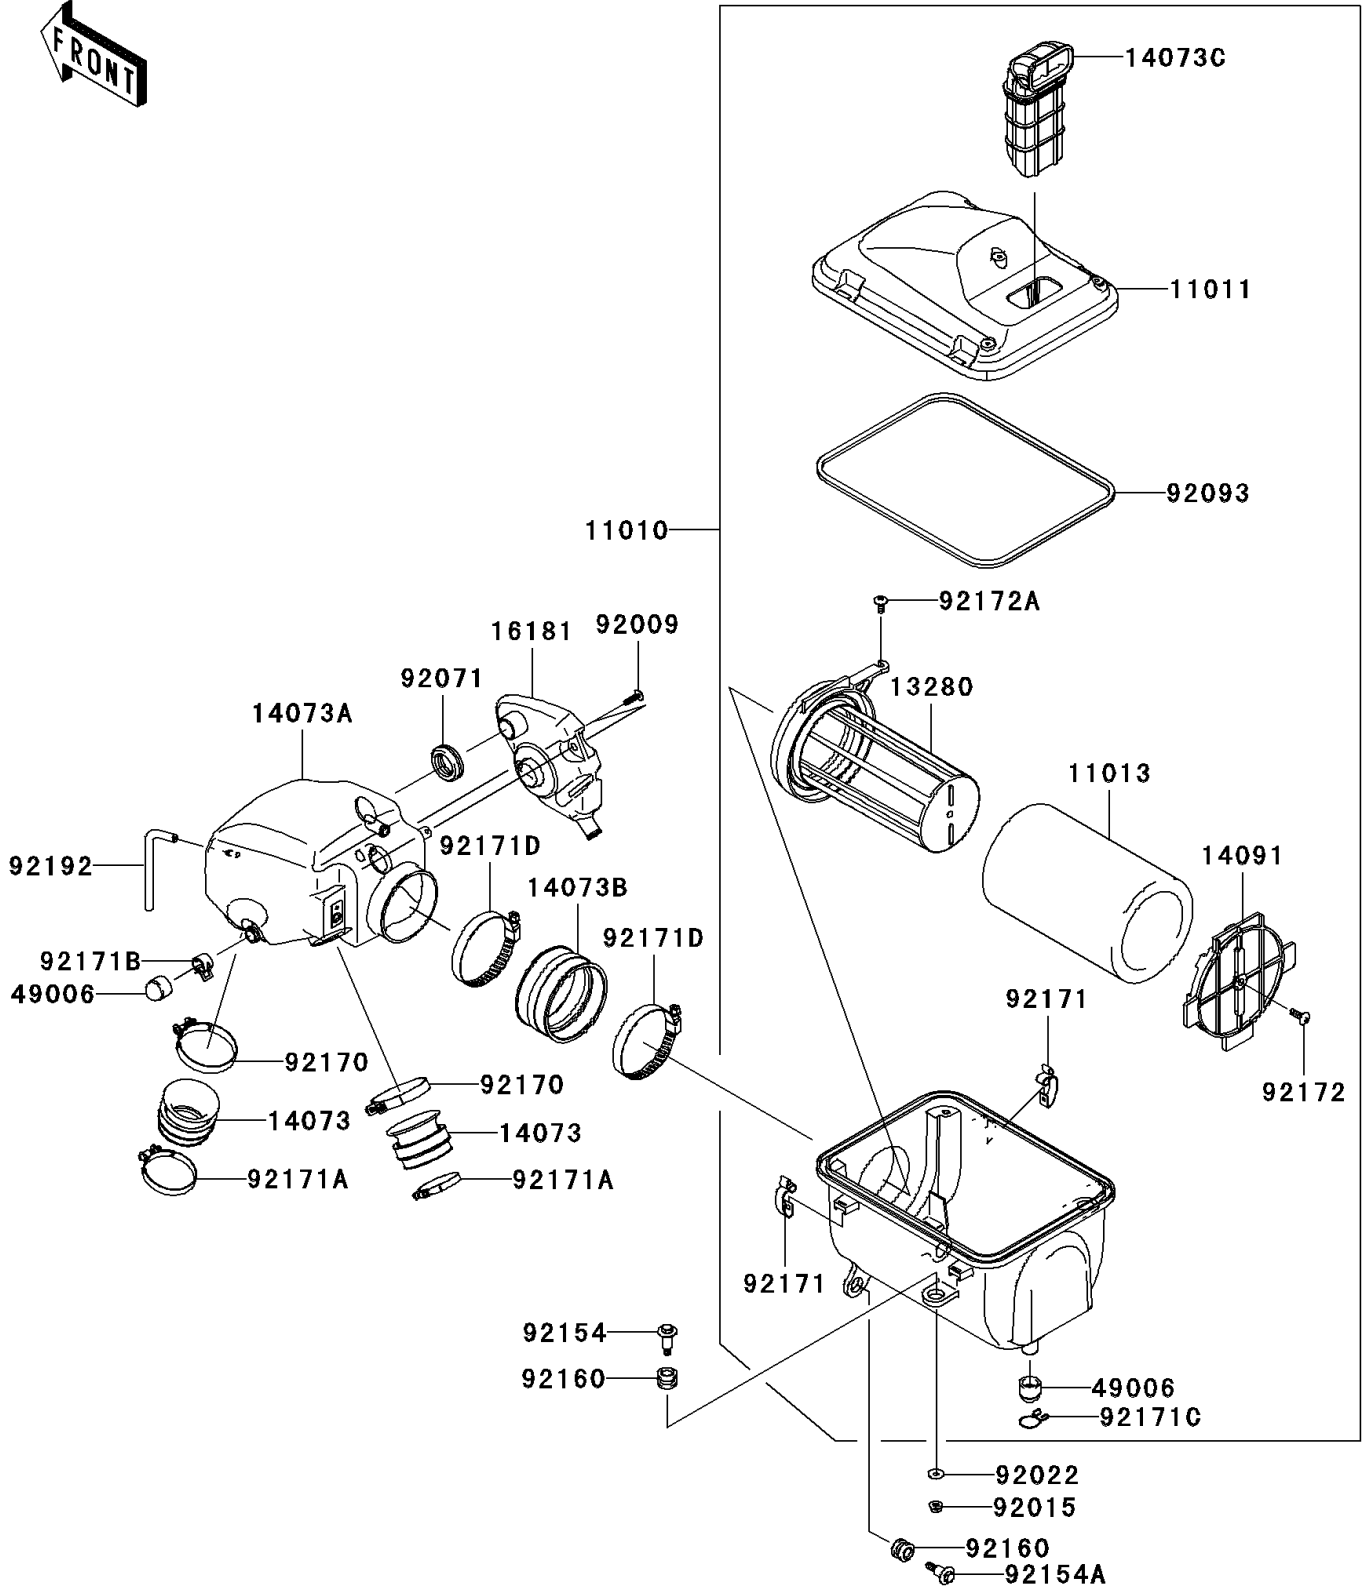

2009 Teryx® 750 FI 4x4 LE PARTS DIAGRAM

Air Cleaner

E1130

2009 Teryx® 750 FI 4x4 LE PARTS LIST

Air Cleaner

ITEM NAME	PART NUMBER	QUANTITY
FILTER-ASSY-AIR (Ref # 11010)	11010-0184	1
CASE-AIR FILTER,UPP (Ref # 11011)	11011-0140	1
ELEMENT-AIR FILTER (Ref # 11013)	11013-0018	1
HOLDER (Ref # 13280)	13280-0267	1
DUCT (Ref # 14073)	14073-0160	2
DUCT,A/C-THROBO (Ref # 14073A)	14073-0257	1
DUCT,JOINT,A/C SIDE (Ref # 14073B)	14073-0258	1
DUCT,AIR INLET (Ref # 14073C)	14073-0261	1
COVER (Ref # 14091)	14091-0935	1
TANK-RESONATOR (Ref # 16181)	16181-0015	1
BOOT,DRAIN (Ref # 49006)	49006-3718	2
SCREW,TAPPING,5X20 (Ref # 92009)	92009-1993	2
NUT,FLANGED,6MM (Ref # 92015)	92015-1367	2
WASHER,6.5X16X1.0 (Ref # 92022)	92022-1093	2
GROMMET,AIR FILTER (Ref # 92071)	92071-1013	1
SEAL (Ref # 92093)	92093-0083	1
BOLT,FLANGED,6X28.7 (Ref # 92154)	92154-0028	2
BOLT,FLANGED,6X27.5 (Ref # 92154A)	92154-0029	2
DAMPER (Ref # 92160)	92160-1594	4
CLAMP (Ref # 92170)	92170-1448	2
CLAMP (Ref # 92171)	92171-0225	4
CLAMP (Ref # 92171A)	92171-0722	2
CLAMP (Ref # 92171B)	92171-1277	1
CLAMP,BOOT (Ref # 92171C)	92171-3711	1
CLAMP (Ref # 92171D)	92171-3716	2
SCREW,6X18 (Ref # 92172)	92172-0130	1
SCREW,6X14 (Ref # 92172A)	92172-0131	1
TUBE,4X8X127 (Ref # 92192)	92192-0763	1