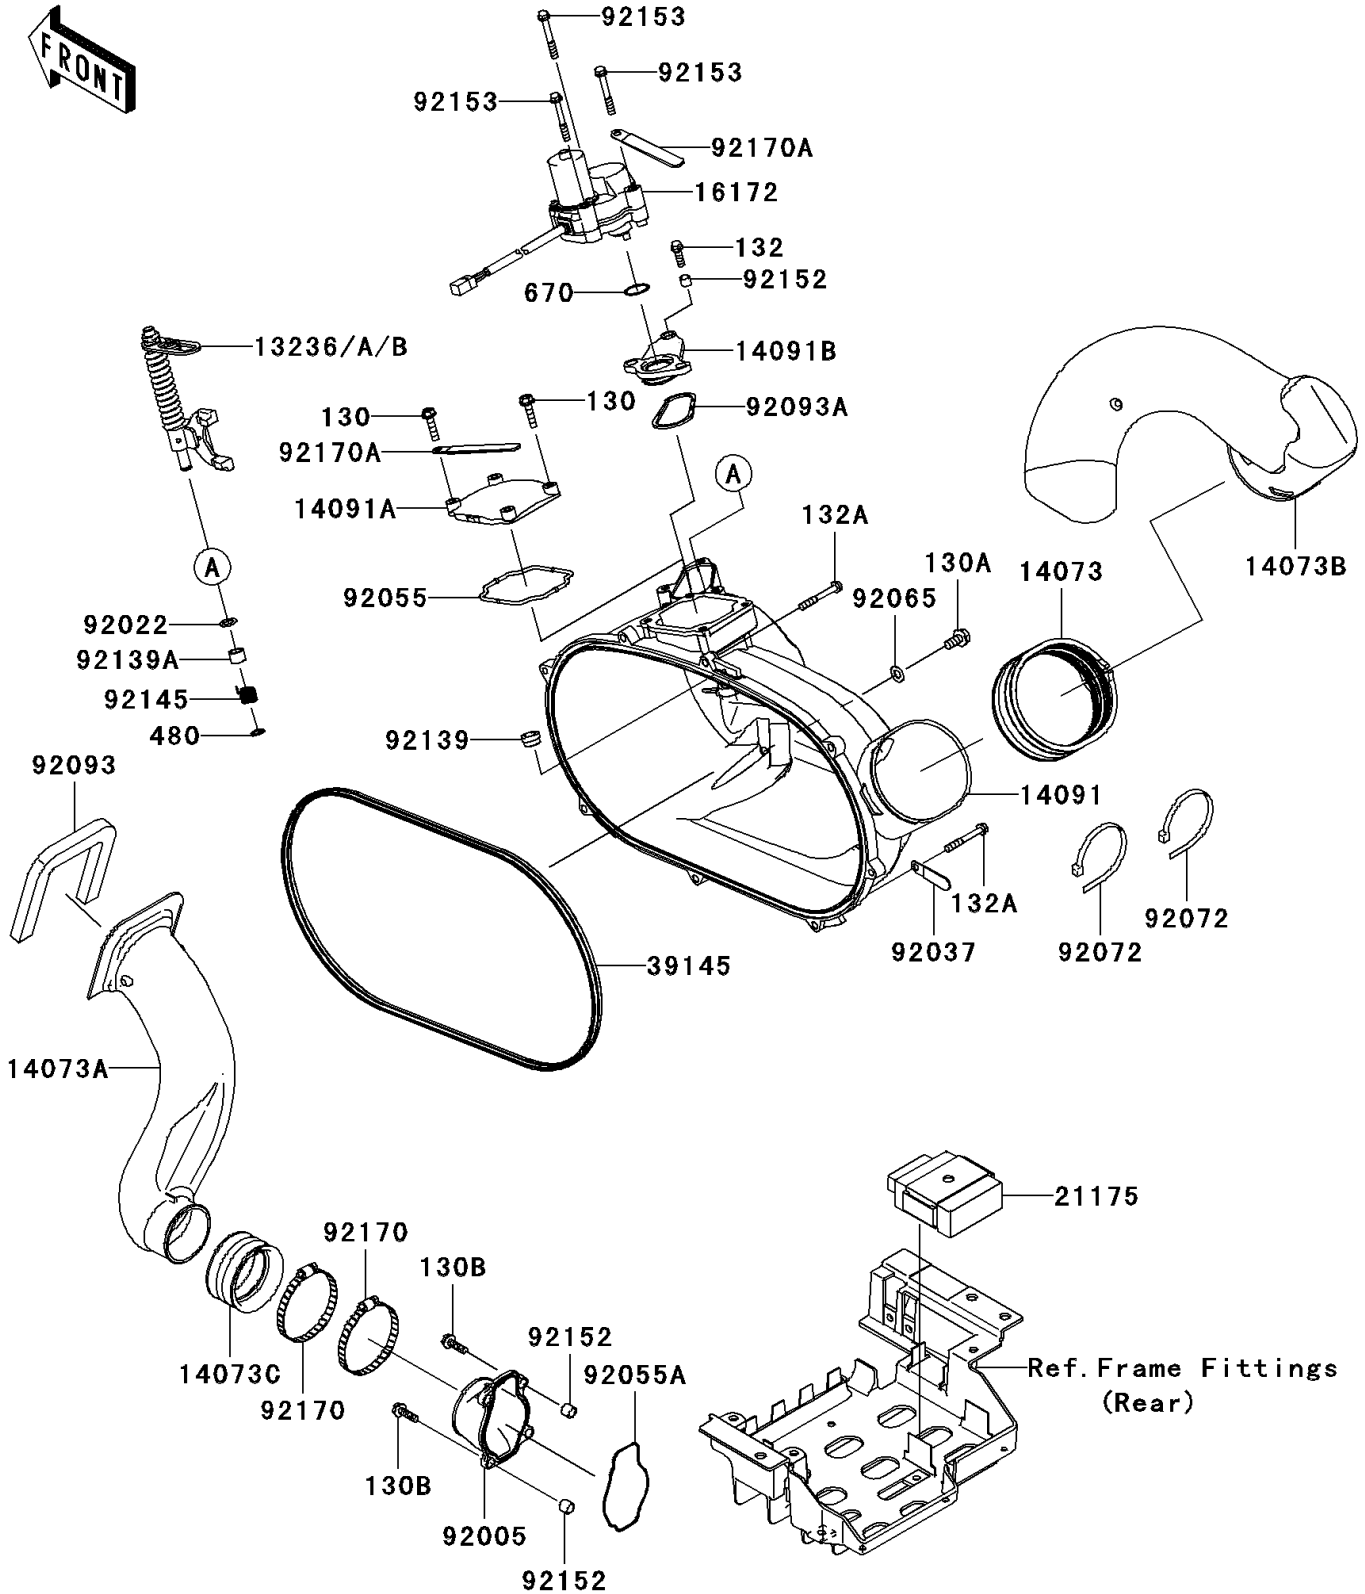

2009 Teryx® 750 FI 4x4 LE PARTS DIAGRAM

Converter Cover

E1393

2009 Teryx® 750 FI 4x4 LE PARTS LIST

Converter Cover

ITEM NAME	PART NUMBER	QUANTITY
BOLT-FLANGED,6X25 (Ref # 130)	130BA0625	4
BOLT-FLANGED,8X16 (Ref # 130A)	130BA0816	1
BOLT-FLANGED,6X20 (Ref # 130B)	130CD0620	4
BOLT-FLANGED-SMALL,6X20 (Ref # 132)	132BA0620	1
BOLT-FLANGED-SMALL,6X45 (Ref # 132A)	132BA0645	8
CIRCLIP-TYPE-C,10MM (Ref # 480)	480J1000	1
O RING (Ref # 670)	670D3022	1
LEVER-COMP,YELLOW (Ref # 13236)	13236-0123	AR
LEVER-COMP,GREEN (Ref # 13236A)	13236-0124	AR
LEVER-COMP,PAINT LESS (Ref # 13236B)	13236-0125	1
DUCT,EXHAUST JOINT (Ref # 14073)	14073-0136	1
DUCT,INTAKE (Ref # 14073A)	14073-0259	1
DUCT,EXHAUST (Ref # 14073B)	14073-0260	1
DUCT,JOINT (Ref # 14073C)	14073-1775	1
COVER,CVT (Ref # 14091)	14091-0671	1
COVER,ACCESS (Ref # 14091A)	14091-0672	1
COVER,MOUNTING EYE,ACTR (Ref # 14091B)	14091-0673	1
ACTUATOR (Ref # 16172)	16172-0019	1
CONTROL UNIT-ELECTRONIC (Ref # 21175)	21175-0151	1
TRIM-SEAL (Ref # 39145)	39145-0037	1
FITTING (Ref # 92005)	92005-1387	1
WASHER,10.2X16X1 (Ref # 92022)	92022-1829	1
CLAMP,L=45 (Ref # 92037)	92037-1539	1
RING-O (Ref # 92055)	92055-0120	1
RING-O (Ref # 92055A)	92055-1630	1
GASKET (Ref # 92065)	92065-023	1
BAND,L=460 (Ref # 92072)	92072-0073	2
SEAL,INTAKE DUCT (Ref # 92093)	92093-0150	1
SEAL (Ref # 92093A)	92093-1548	1

2009 Teryx® 750 FI 4x4 LE PARTS LIST

Converter Cover

ITEM NAME	PART NUMBER	QUANTITY
BUSHING,10X14X11 (Ref # 92139)	92139-0214	1
BUSHING,10X13X11.9 (Ref # 92139A)	92139-0254	1
SPRING,RETURN (Ref # 92145)	92145-0443	1
COLLAR (Ref # 92152)	92152-1332	5
BOLT,6X47 (Ref # 92153)	92153-0678	3
CLAMP (Ref # 92170)	92170-1764	2
CLAMP (Ref # 92170A)	92170-1925	2