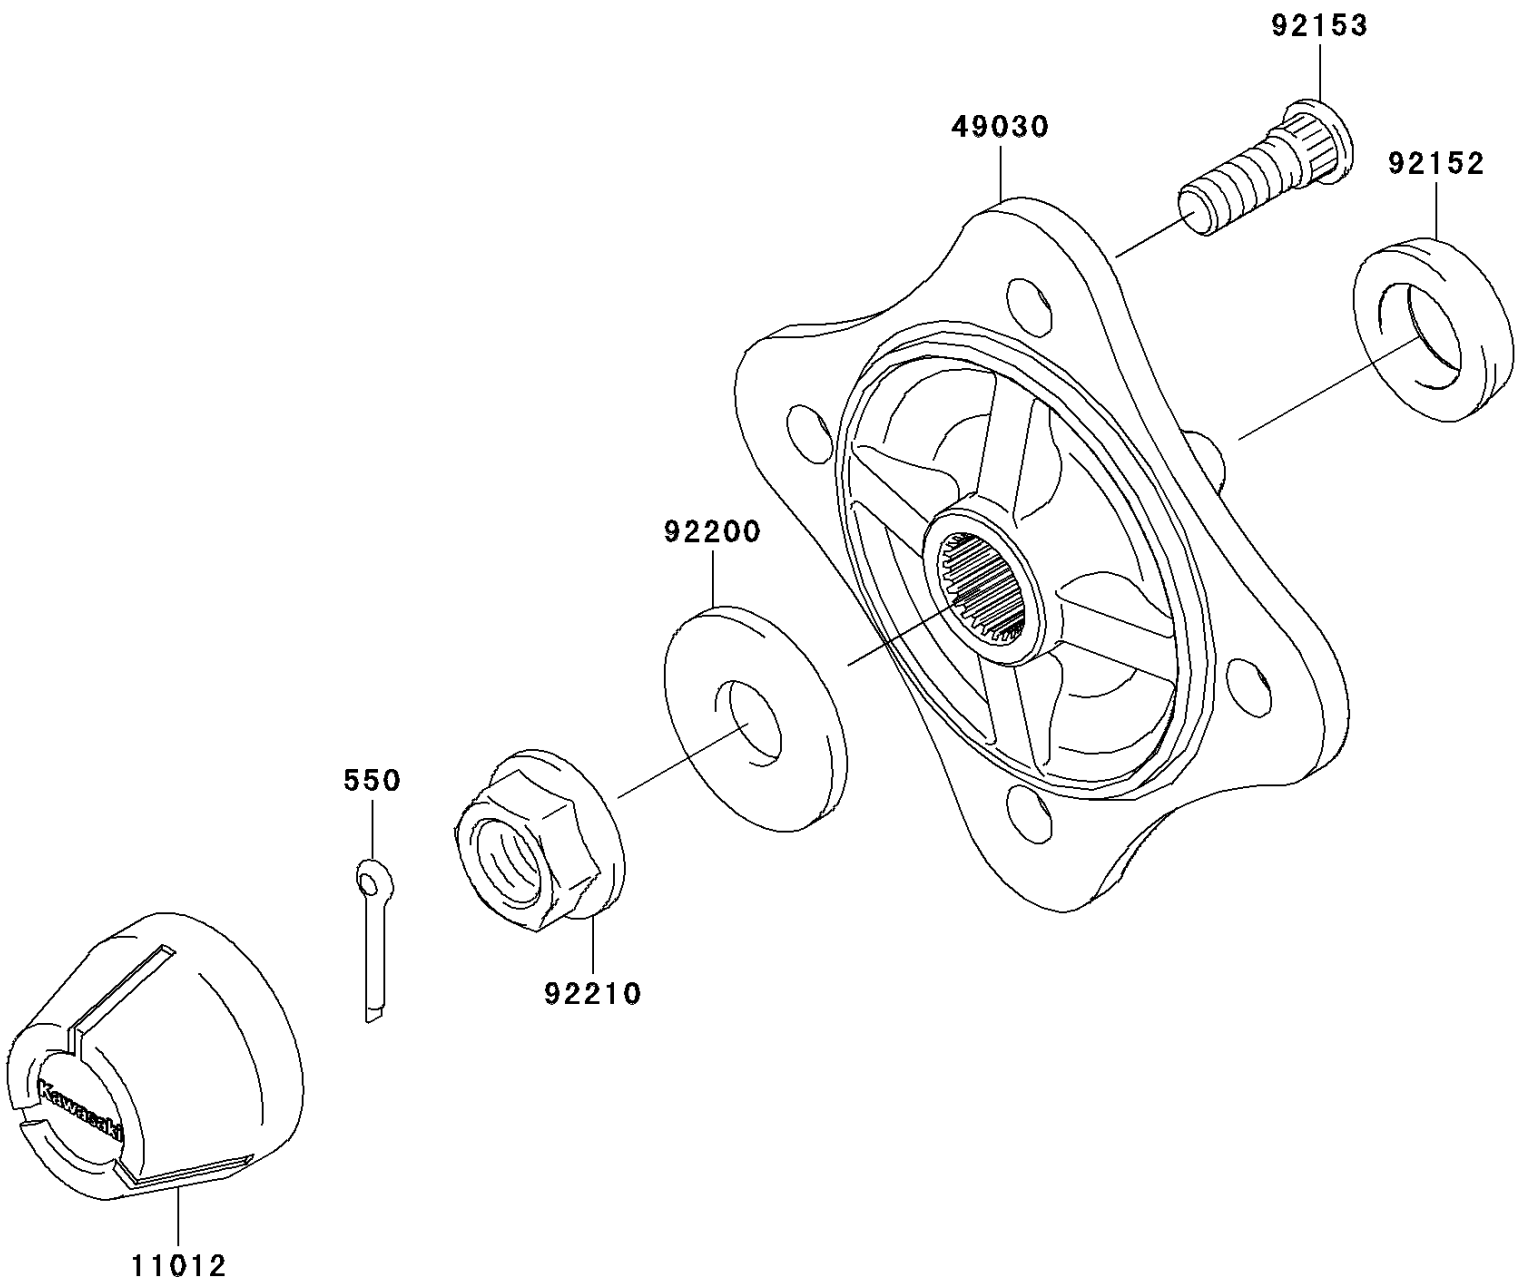

2009 Teryx® 750 FI 4x4 LE PARTS DIAGRAM

Rear Hubs/Brakes

F2240

2009 Teryx® 750 FI 4x4 LE PARTS LIST

Rear Hubs/Brakes

ITEM NAME	PART NUMBER	QUANTITY
PIN-COTTER,4.0X30 (Ref # 550)	550AA4030	2
CAP,WHEEL (Ref # 11012)	11012-1969	2
HUB,RR (Ref # 49030)	49030-0025	2
COLLAR (Ref # 92152)	92152-0631	2
BOLT,12MM (Ref # 92153)	92153-1915	8
WASHER,20.3X52X4.5 (Ref # 92200)	92200-0130	2
NUT,FLANGED,20MM (Ref # 92210)	92210-2093	2