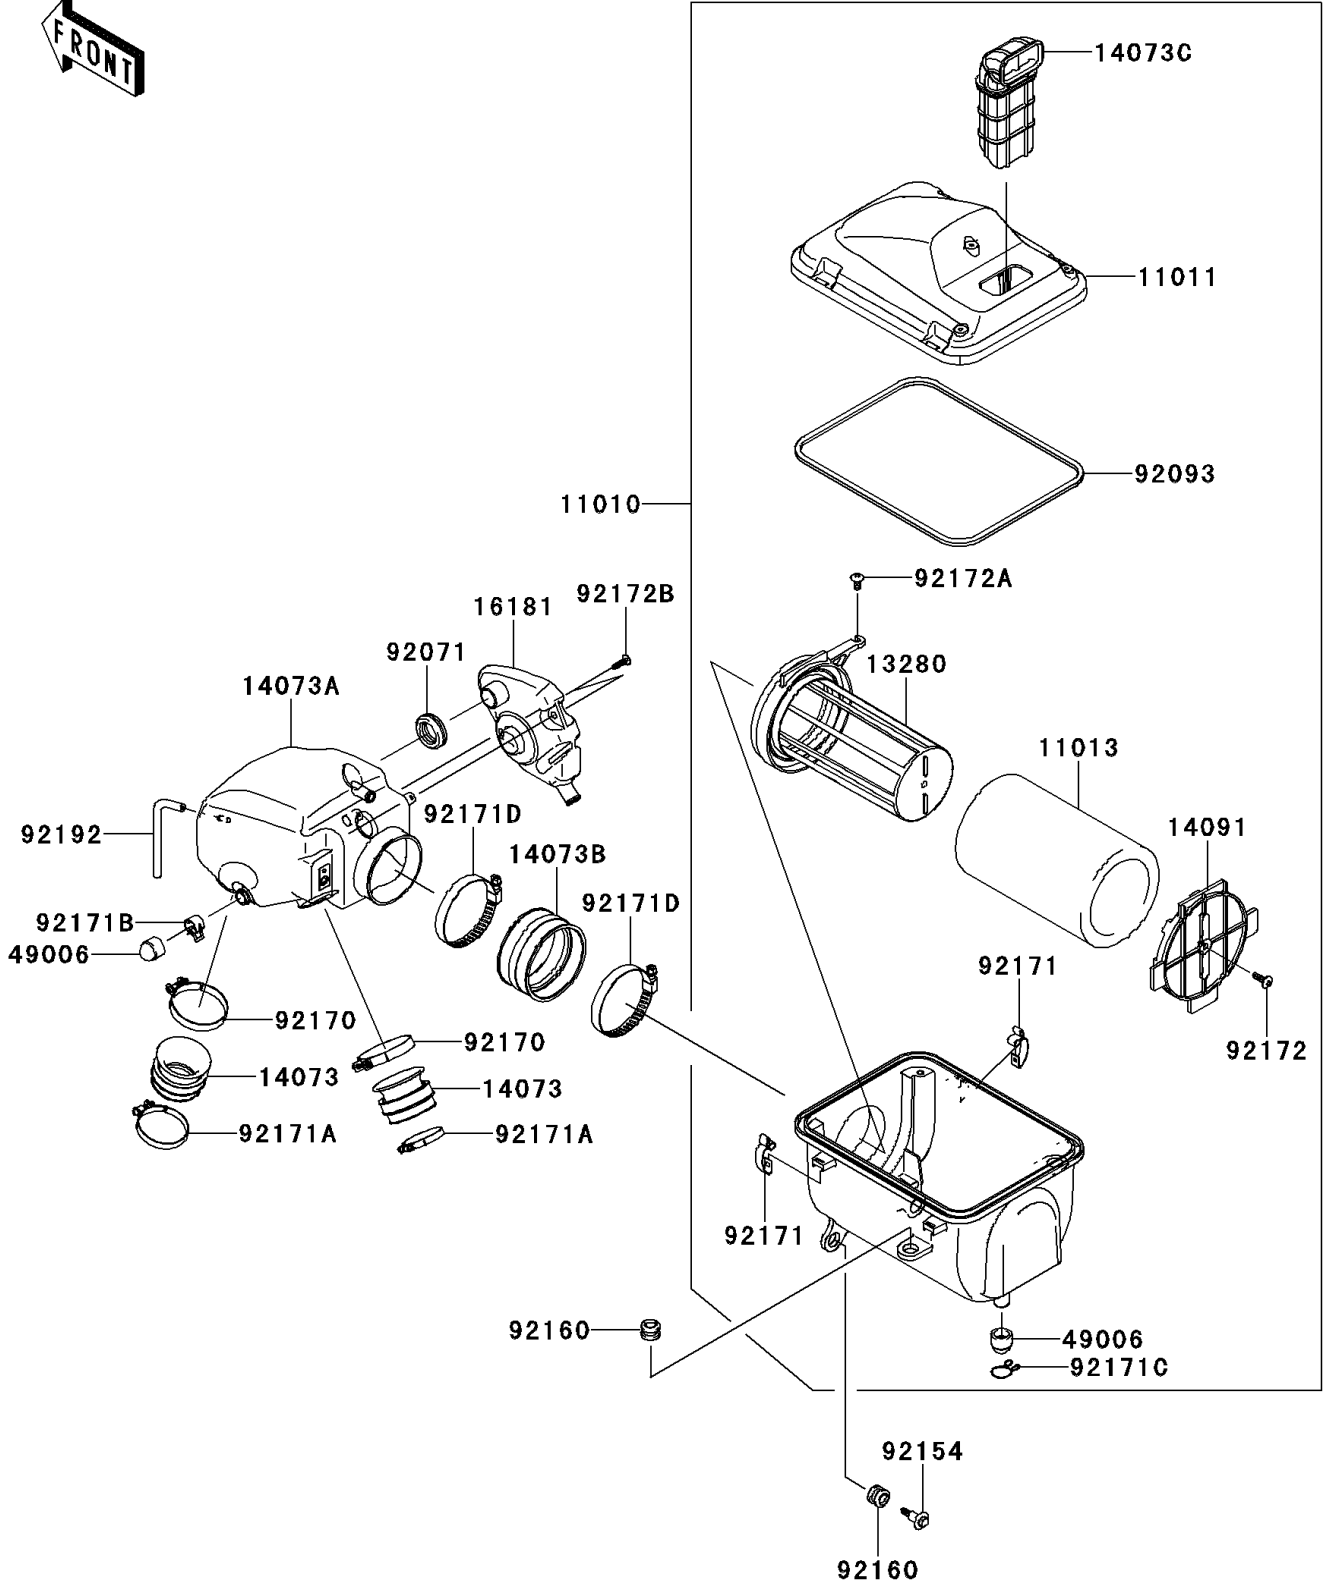

2011 TERYX® 750 FI 4x4 LE PARTS DIAGRAM

Air Cleaner

E1130

2011 TERYX® 750 FI 4x4 LE PARTS LIST

Air Cleaner

ITEM NAME	PART NUMBER	QUANTITY
FILTER-ASSY-AIR (Ref # 11010)	11010-0184	1
CASE-AIR FILTER,UPP (Ref # 11011)	11011-0140	1
ELEMENT-AIR FILTER (Ref # 11013)	11013-0018	1
HOLDER (Ref # 13280)	13280-0267	1
DUCT (Ref # 14073)	14073-0160	2
DUCT,A/C-THROBO (Ref # 14073A)	14073-0257	1
DUCT,JOINT,A/C SIDE (Ref # 14073B)	14073-0258	1
DUCT,AIR INLET (Ref # 14073C)	14073-0261	1
COVER (Ref # 14091)	14091-0935	1
TANK-RESONATOR (Ref # 16181)	16181-0015	1
BOOT,DRAIN (Ref # 49006)	49006-3718	2
GROMMET,AIR FILTER (Ref # 92071)	92071-1013	1
SEAL (Ref # 92093)	92093-0083	1
BOLT,FLANGED,6X27.5 (Ref # 92154)	92154-0029	2
DAMPER (Ref # 92160)	92160-1594	4
CLAMP (Ref # 92170)	92170-1448	2
CLAMP (Ref # 92171)	92171-0225	4
CLAMP (Ref # 92171A)	92171-0722	2
CLAMP (Ref # 92171B)	92171-1277	1
CLAMP,BOOT (Ref # 92171C)	92171-3711	1
CLAMP (Ref # 92171D)	92171-3716	2
SCREW,6X18 (Ref # 92172)	92172-0130	1
SCREW,6X14 (Ref # 92172A)	92172-0131	1
SCREW,TAPPING,5X20 (Ref # 92172B)	92172-0444	2
TUBE,4X8X127 (Ref # 92192)	92192-0763	1