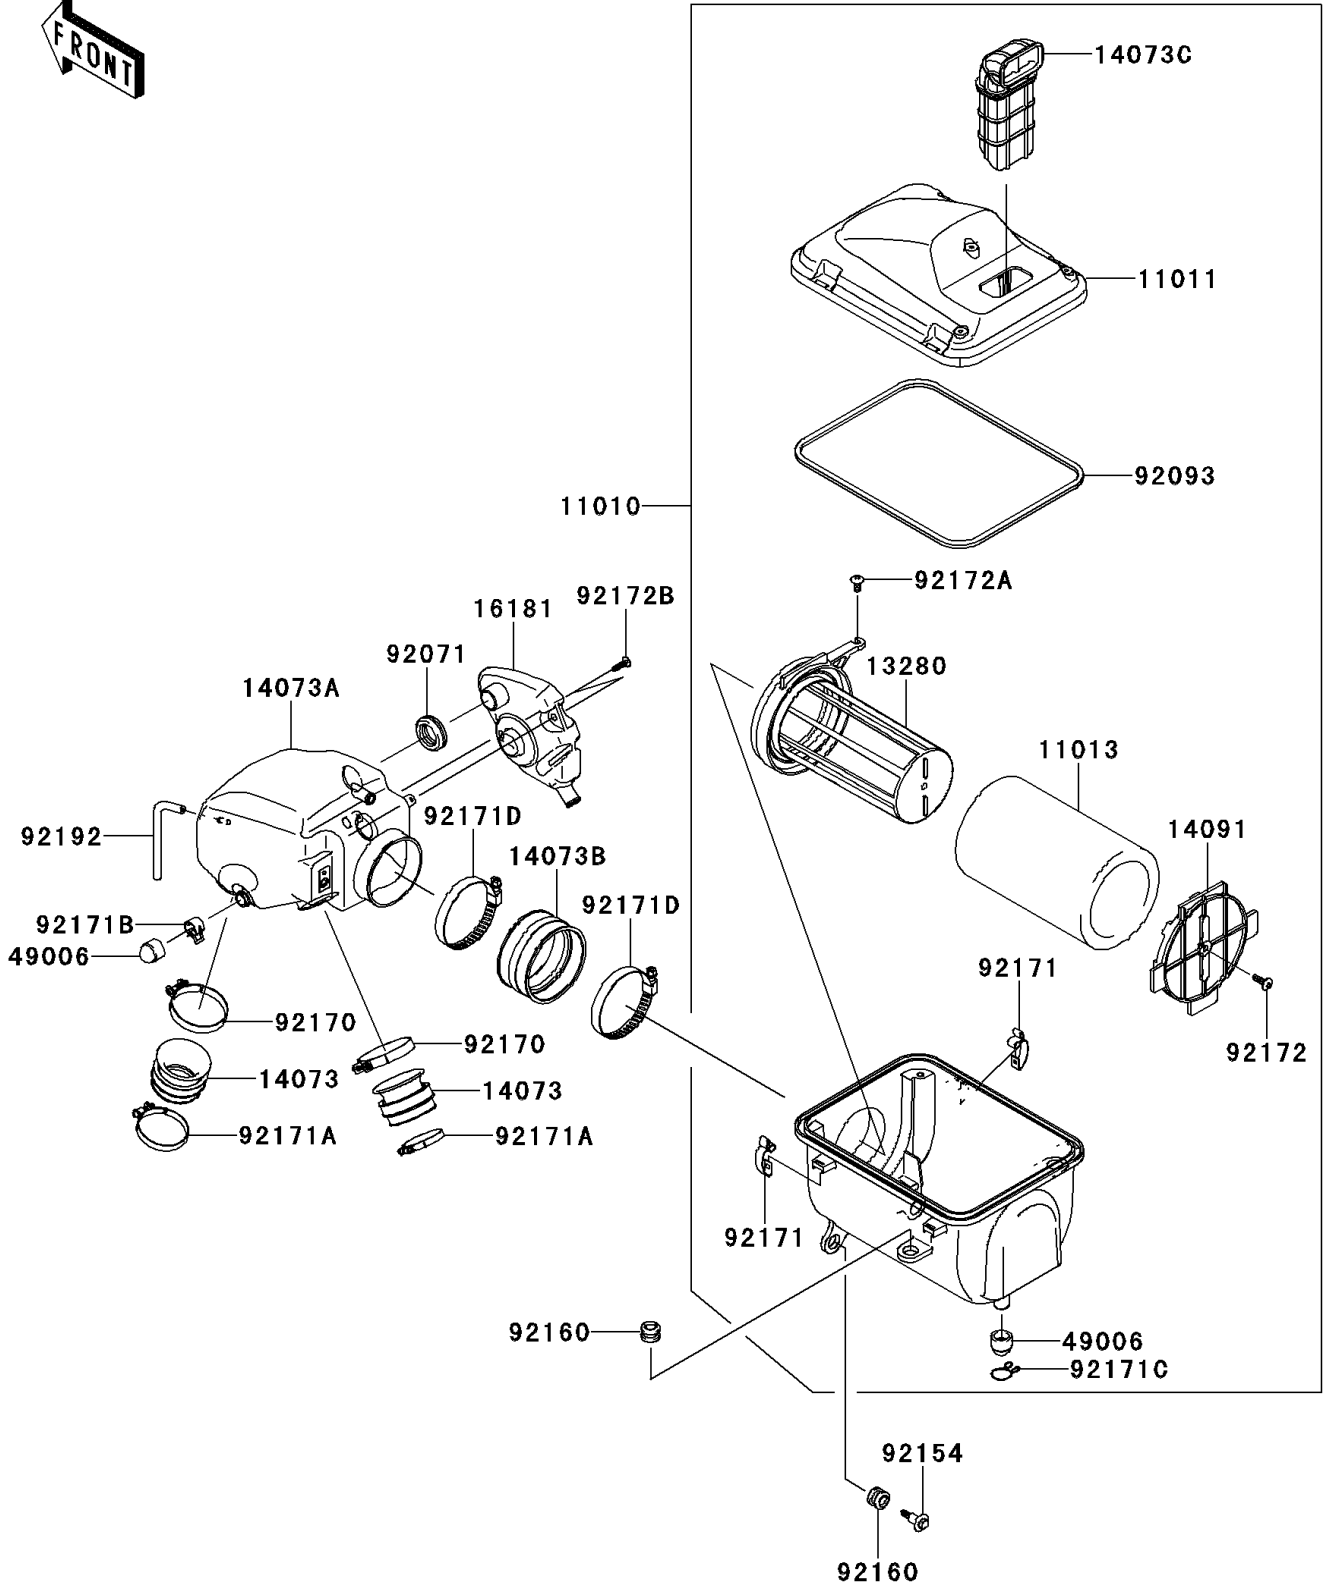

# 2012 TERYX® 750 FI 4x4 LE PARTS DIAGRAM

Air Cleaner

E1130

## 2012 TERYX® 750 FI 4x4 LE PARTS LIST

### Air Cleaner

ITEM NAME	PART NUMBER	QUANTITY
FILTER-ASSY-AIR (Ref # 11010)	11010-0184	1
CASE-AIR FILTER,UPP (Ref # 11011)	11011-0140	1
ELEMENT-AIR FILTER (Ref # 11013)	11013-0018	1
HOLDER (Ref # 13280)	13280-0267	1
DUCT (Ref # 14073)	14073-0160	2
DUCT,A/C-THROBO (Ref # 14073A)	14073-0257	1
DUCT,JOINT,A/C SIDE (Ref # 14073B)	14073-0258	1
DUCT,AIR INLET (Ref # 14073C)	14073-0261	1
COVER (Ref # 14091)	14091-0935	1
TANK-RESONATOR (Ref # 16181)	16181-0015	1
BOOT,DRAIN (Ref # 49006)	49006-3718	2
GROMMET,AIR FILTER (Ref # 92071)	92071-1013	1
SEAL (Ref # 92093)	92093-0083	1
BOLT,FLANGED,6X27.5 (Ref # 92154)	92154-0029	2
DAMPER (Ref # 92160)	92160-1594	4
CLAMP (Ref # 92170)	92170-1448	2
CLAMP (Ref # 92171)	92171-0225	4
CLAMP (Ref # 92171A)	92171-0722	2
CLAMP (Ref # 92171B)	92171-1277	1
CLAMP,BOOT (Ref # 92171C)	92171-3711	1
CLAMP (Ref # 92171D)	92171-3716	2
SCREW,6X18 (Ref # 92172)	92172-0130	1
SCREW,6X14 (Ref # 92172A)	92172-0131	1
SCREW,TAPPING,5X20 (Ref # 92172B)	92172-0444	2
TUBE,4X8X127 (Ref # 92192)	92192-0763	1