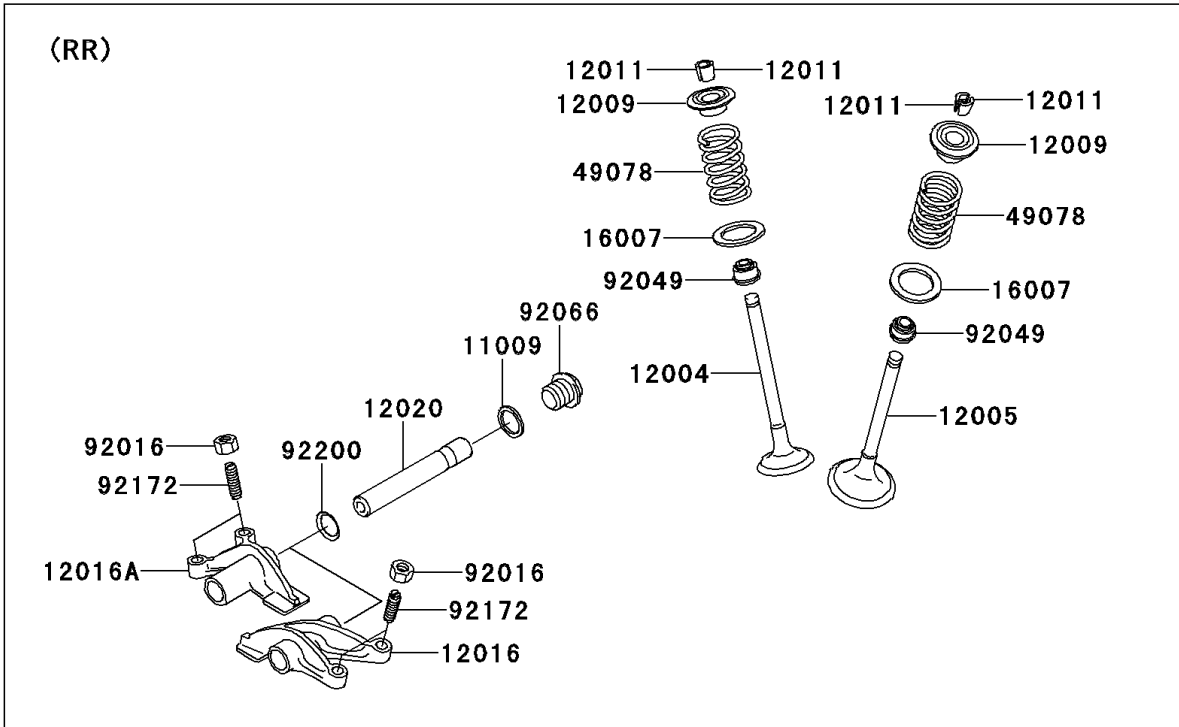

# 2011 TERYX® 750 FI 4x4 LE PARTS DIAGRAM

Valve(s)

E1210

## 2011 TERYX® 750 FI 4x4 LE PARTS LIST

Valve(s)

ITEM NAME	PART NUMBER	QUANTITY
GASKET,14X18X1.5 (Ref # 11009)	11009-1430	4
VALVE-INTAKE (Ref # 12004)	12004-0007	4
VALVE-EXHAUST (Ref # 12005)	12005-0047	4
RETAINER-VALVE SPRING (Ref # 12009)	12009-1056	8
COLLET (Ref # 12011)	12011-1051	16
ARM-ROCKER,EXHAUST (Ref # 12016)	12016-1128	2
ARM-ROCKER,INTAKE (Ref # 12016A)	12016-1129	2
SHAFT-ROCKER (Ref # 12020)	12020-0004	4
SEAT-SPRING,17.5X23.8X0.5 (Ref # 16007)	16007-1178	8
SPRING-ENGINE VALVE (Ref # 49078)	49078-0014	8
NUT,6MM (Ref # 92016)	92016-061	8
SEAL-OIL,VSB58.558 (Ref # 92049)	92049-1218	8
PLUG,DRAIN (Ref # 92066)	92066-2196	4
SCREW,6MM (Ref # 92172)	92172-0737	8
WASHER,13X17X0.3 (Ref # 92200)	92200-1508	4