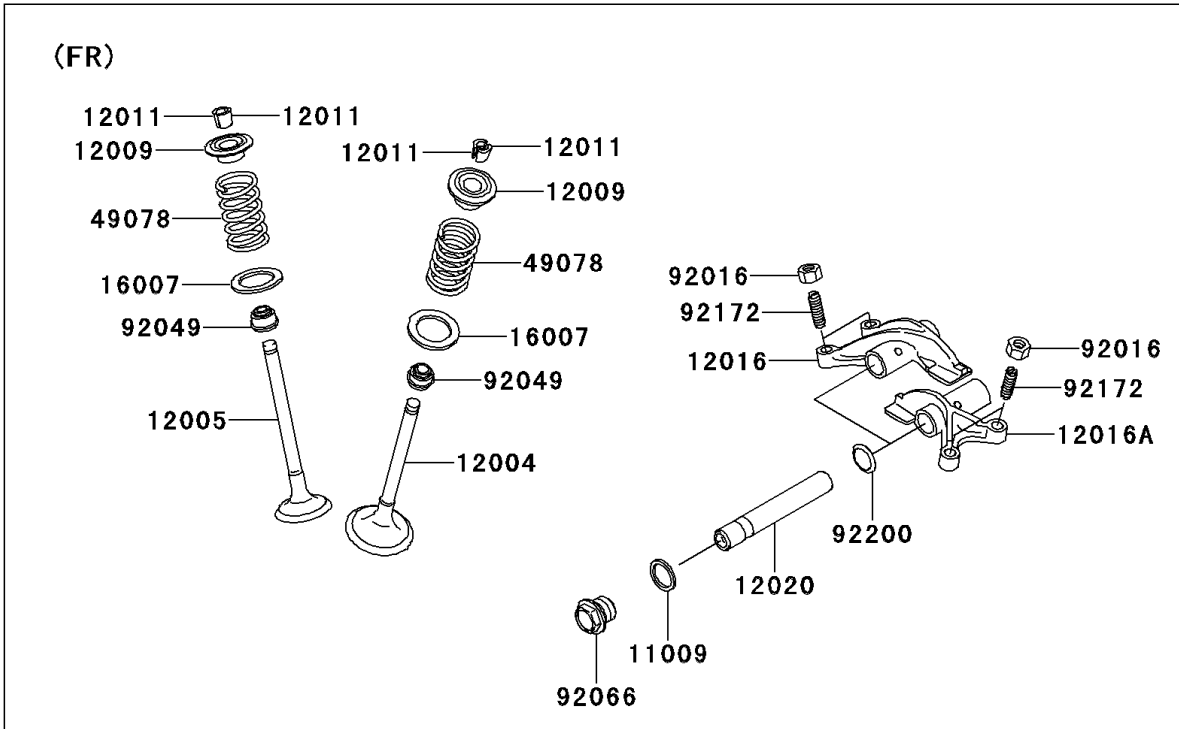

# 2011 TERYX® 750 FI 4x4 LE PARTS DIAGRAM

Valve(s)

E1210

## 2011 TERYX® 750 FI 4x4 LE PARTS LIST

Valve(s)

ITEM NAME	PART NUMBER	QUANTITY
GASKET,14X18X1.5 (Ref # 11009)	11009-1430	4
VALVE-INTAKE (Ref # 12004)	12004-0007	4
VALVE-EXHAUST (Ref # 12005)	12005-0047	4
RETAINER-VALVE SPRING (Ref # 12009)	12009-1056	8
COLLET (Ref # 12011)	12011-1051	16
ARM-ROCKER,EXHAUST (Ref # 12016)	12016-1128	2
ARM-ROCKER,INTAKE (Ref # 12016A)	12016-1129	2
SHAFT-ROCKER (Ref # 12020)	12020-0004	4
SEAT-SPRING,17.5X23.8X0.5 (Ref # 16007)	16007-1178	8
SPRING-ENGINE VALVE (Ref # 49078)	49078-0014	8
NUT,6MM (Ref # 92016)	92016-061	8
SEAL-OIL,VSB58.558 (Ref # 92049)	92049-1218	8
PLUG,DRAIN (Ref # 92066)	92066-2196	4
SCREW,6MM (Ref # 92172)	92172-0737	8
WASHER,13X17X0.3 (Ref # 92200)	92200-1508	4