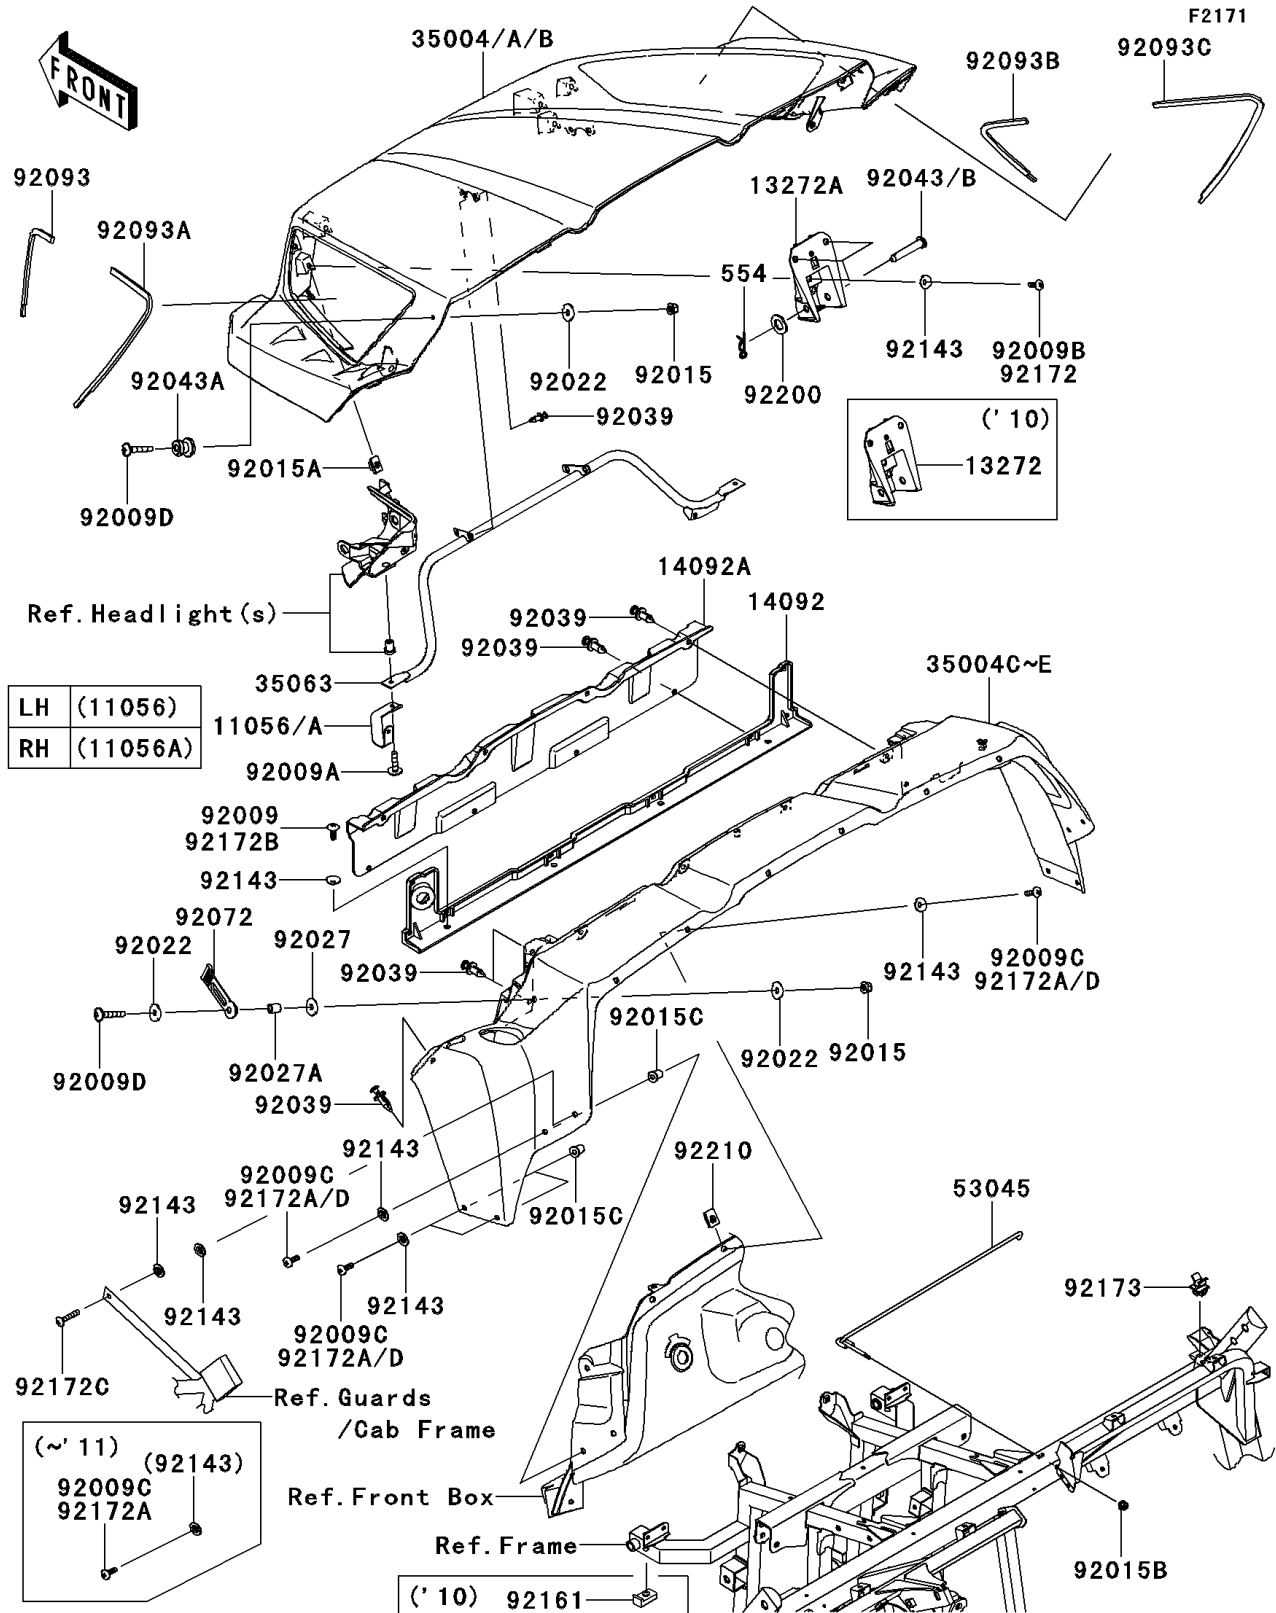

2012 TERYX® 750 FI 4x4 LE PARTS DIAGRAM

Front Fender(s)

2012 TERYX® 750 FI 4x4 LE PARTS LIST

Front Fender(s)

ITEM NAME	PART NUMBER	QUANTITY
BRACKET,LH (Ref # 11056)	11056-0129	1
BRACKET,RH (Ref # 11056A)	11056-0130	1
PLATE (Ref # 13272A)	13272-0871	2
COVER,BASE PLATE (Ref # 14092)	14092-0059	1
COVER,CHECK PLATE (Ref # 14092A)	14092-0060	1
FENDER-FRONT,FR,M.T.GRAY (Ref # 35004B)	35004-0134-31S	1
FENDER-FRONT,RR,M.T.GRAY (Ref # 35004E)	35004-0143-31S	1
STAY,HEAD LAMP (Ref # 35063)	35063-0677	1
HOOK-ASSY (Ref # 53045)	53045-0018	1
SCREW,6X25 (Ref # 92009A)	92009-1465	2
SCREW,6X35 (Ref # 92009D)	92009-1672	4
NUT,LOCK,FLANGED,6MM (Ref # 92015)	92015-1339	4
NUT,5MM (Ref # 92015A)	92015-1627	6
NUT,LOCK,FLANGED,5MM (Ref # 92015B)	92015-1752	1
NUT,WELL,5MM (Ref # 92015C)	92015-1757	8
WASHER,6.5X20X1.6,WHITE (Ref # 92022)	92022-193	6
COLLAR,L=5.1 (Ref # 92027)	92027-1260	2
COLLAR,6.8X10X12 (Ref # 92027A)	92027-162	2
RIVET (Ref # 92039)	92039-1229	18
PIN (Ref # 92043A)	92043-0197	2
PIN,12.4X62.4 (Ref # 92043B)	92043-0716	2
BAND (Ref # 92072)	92072-0144	2
SEAL,FR,LH (Ref # 92093)	92093-0168	1
SEAL,RR,LH (Ref # 92093A)	92093-0169	1
SEAL,FR,RH (Ref # 92093B)	92093-0170	1
SEAL,RR,RH (Ref # 92093C)	92093-0171	1
COLLAR (Ref # 92143)	92143-1087	26
SCREW,5X16 (Ref # 92172)	92172-0322	6
SCREW,TAPPING,6X16 (Ref # 92172B)	92172-0739	4

2012 TERYX® 750 FI 4x4 LE PARTS LIST

Front Fender(s)

ITEM NAME	PART NUMBER	QUANTITY
PIN-SNAP,12MM (Ref # 554)	554DA1200	2
SCREW,5X30 (Ref # 92172C)	92172-0783	2
SCREW,5X20 (Ref # 92172D)	92172-2081	12
CLAMP (Ref # 92173)	92173-0106	1
WASHER,13X24X2 (Ref # 92200)	92200-0451	2
NUT,5MM (Ref # 92210)	92210-0499	6