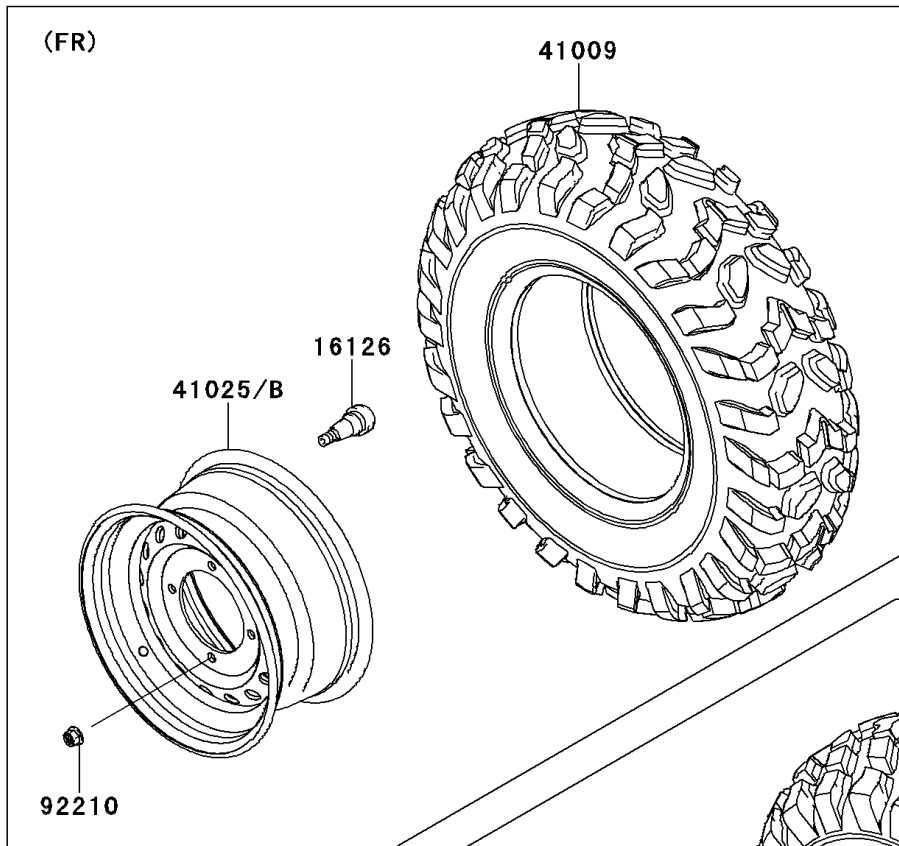

# 2011 TERYX® 750 FI 4x4 LE PARTS DIAGRAM

Wheels/Tires

F2210

## 2011 TERYX® 750 FI 4x4 LE PARTS LIST

### Wheels/Tires

ITEM NAME	PART NUMBER	QUANTITY
VALVE (Ref # 16126)	16126-4001	4
TIRE,FR,26X8.00-12,M989 (Ref # 41009)	41009-0143	2
TIRE,RR,26X10.00-12,M990 (Ref # 41009A)	41009-0144	2
RIM,FR,12X6.0AT,SILVER (Ref # 41025)	41025-0123-16H	2
RIM,RR,12X8.0AT,SILVER (Ref # 41025A)	41025-0124-16H	2
NUT,12MM (Ref # 92210)	92210-0603	16