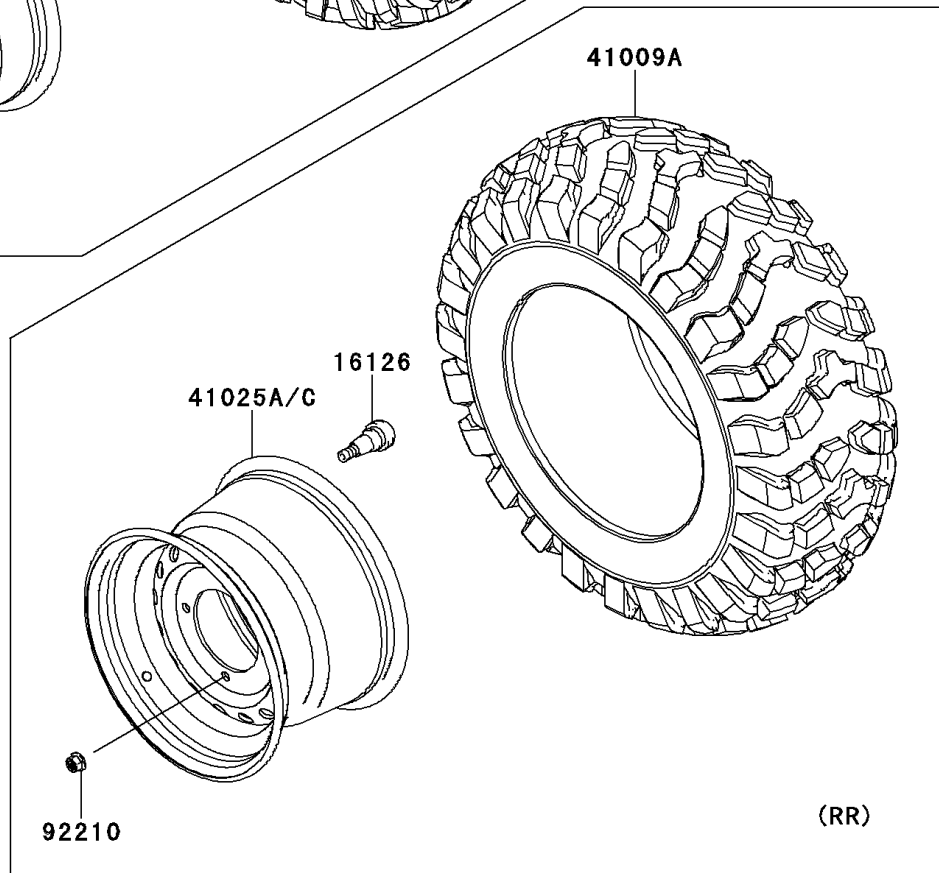

# 2011 TERYX® 750 FI 4x4 LE PARTS DIAGRAM

Wheels/Tires

F2210

## 2011 TERYX® 750 FI 4x4 LE PARTS LIST

### Wheels/Tires

ITEM NAME	PART NUMBER	QUANTITY
VALVE (Ref # 16126)	16126-4001	4
TIRE,FR,26X8.00-12,M989 (Ref # 41009)	41009-0143	2
TIRE,RR,26X10.00-12,M990 (Ref # 41009A)	41009-0144	2
RIM,FR,12X6.0AT,SILVER (Ref # 41025)	41025-0123-16H	2
RIM,RR,12X8.0AT,SILVER (Ref # 41025A)	41025-0124-16H	2
NUT,12MM (Ref # 92210)	92210-0603	16