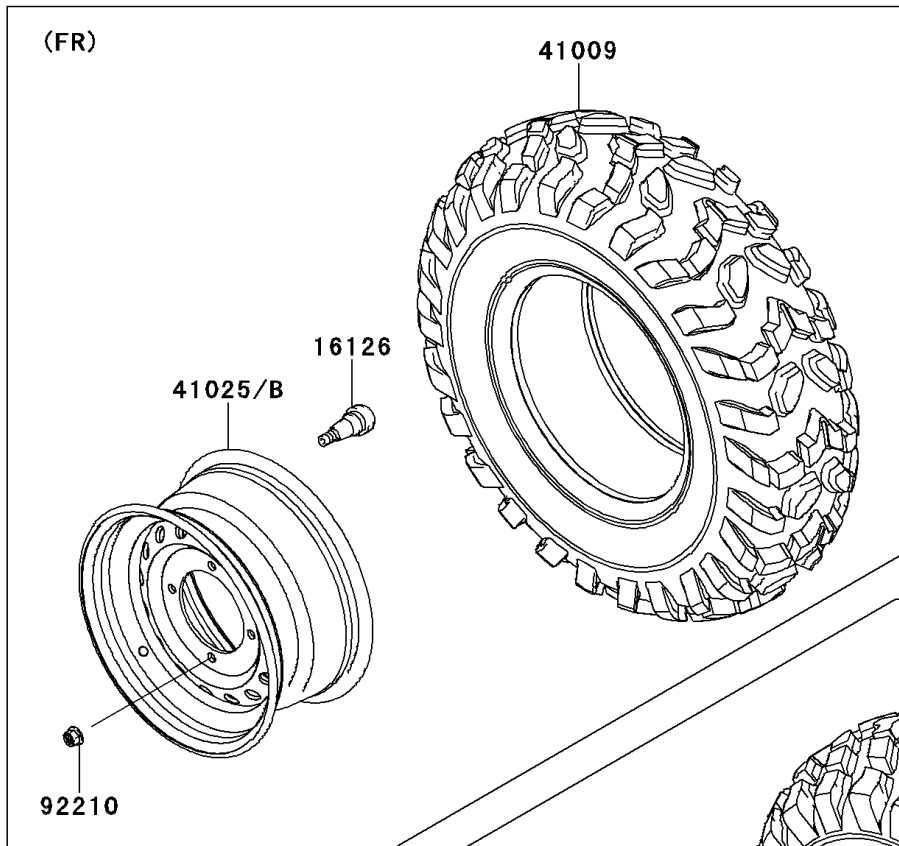

2012 TERYX® 750 FI 4x4 LE PARTS DIAGRAM

Wheels/Tires

F2210

2012 TERYX® 750 FI 4x4 LE PARTS LIST

Wheels/Tires

ITEM NAME	PART NUMBER	QUANTITY
VALVE (Ref # 16126)	16126-4001	4
TIRE,FR,26X8.00-12,M989 (Ref # 41009)	41009-0143	2
TIRE,RR,26X10.00-12,M990 (Ref # 41009A)	41009-0144	2
RIM,FR,12X6.0AT,SILVER (Ref # 41025B)	41025-0310-16H	2
RIM,RR,12X8.0AT,SILVER (Ref # 41025C)	41025-0311-16H	2
NUT,12MM (Ref # 92210)	92210-0603	16