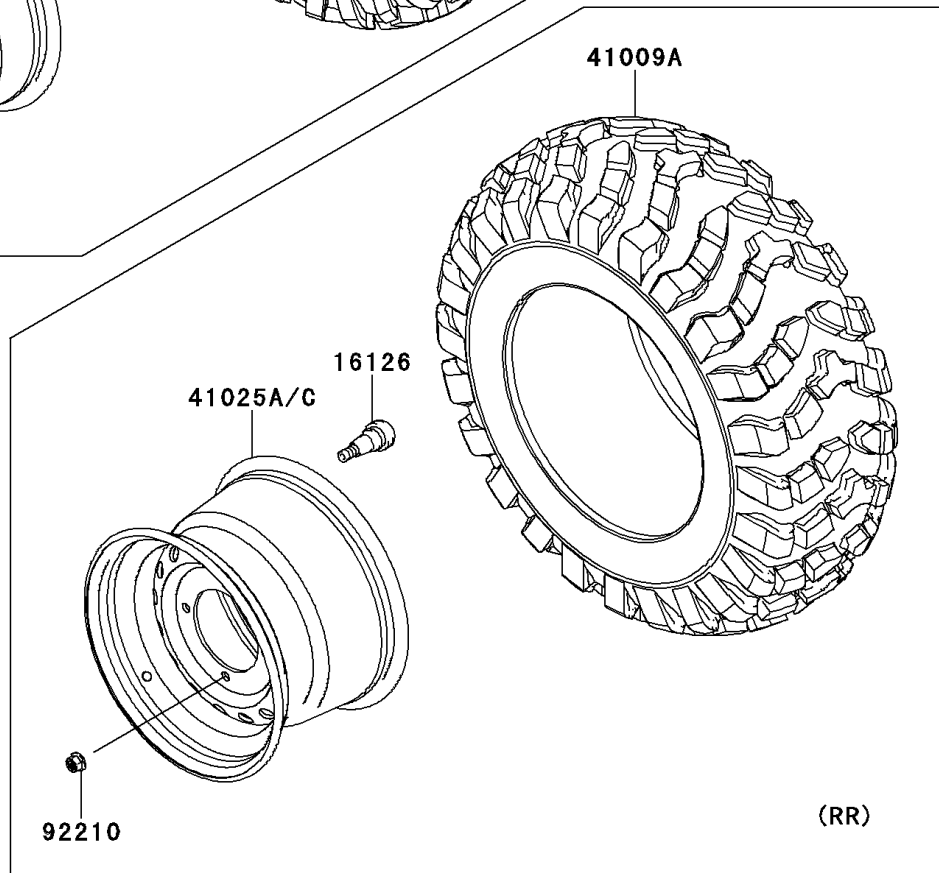

2012 TERYX® 750 FI 4x4 LE PARTS DIAGRAM

Wheels/Tires

F2210

2012 TERYX® 750 FI 4x4 LE PARTS LIST

Wheels/Tires

ITEM NAME	PART NUMBER	QUANTITY
VALVE (Ref # 16126)	16126-4001	4
TIRE,FR,26X8.00-12,M989 (Ref # 41009)	41009-0143	2
TIRE,RR,26X10.00-12,M990 (Ref # 41009A)	41009-0144	2
RIM,FR,12X6.0AT,SILVER (Ref # 41025B)	41025-0310-16H	2
RIM,RR,12X8.0AT,SILVER (Ref # 41025C)	41025-0311-16H	2
NUT,12MM (Ref # 92210)	92210-0603	16