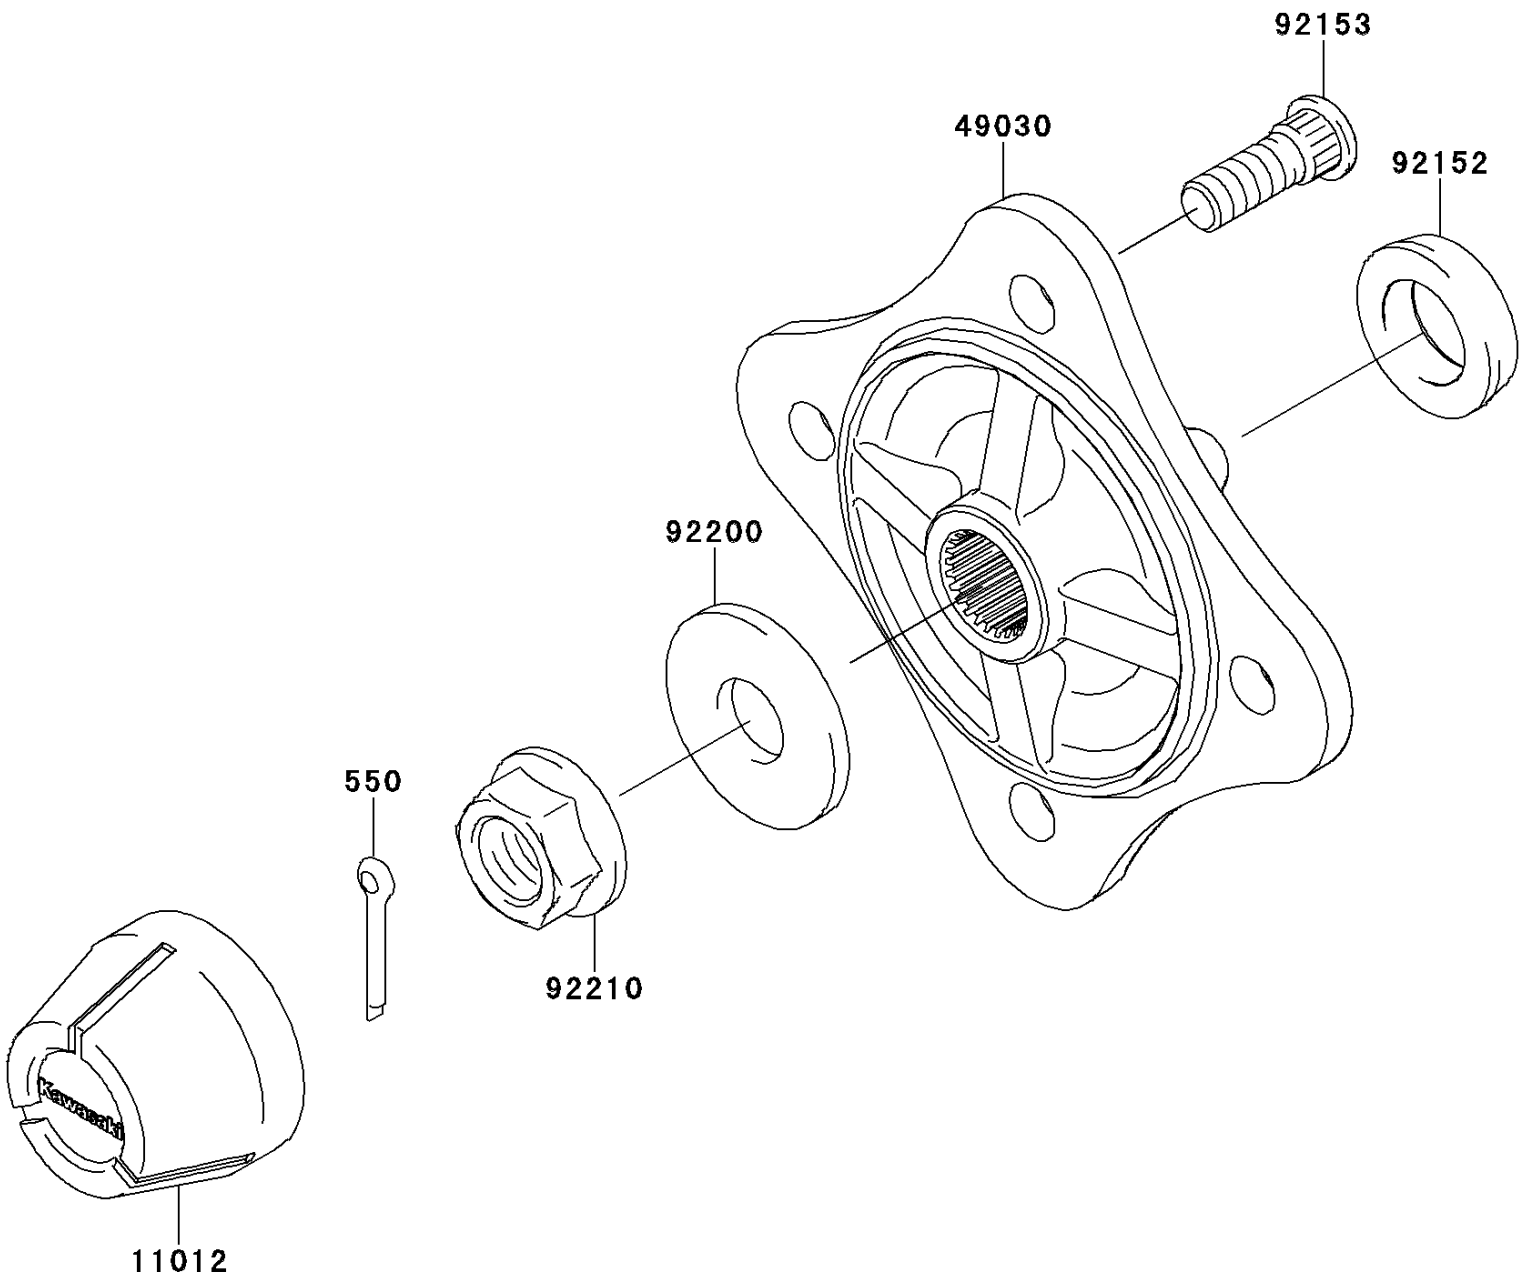

2012 TERYX® 750 FI 4x4 LE PARTS DIAGRAM

Rear Hubs/Brakes

F2240

2012 TERYX® 750 FI 4x4 LE PARTS LIST

Rear Hubs/Brakes

ITEM NAME	PART NUMBER	QUANTITY
PIN-COTTER,4.0X30 (Ref # 550)	550AA4030	2
CAP,WHEEL (Ref # 11012)	11012-1969	2
HUB,RR (Ref # 49030)	49030-0042	2
COLLAR (Ref # 92152)	92152-0631	2
BOLT,12MM (Ref # 92153)	92153-1915	8
WASHER,20.3X52X4.5 (Ref # 92200)	92200-0130	2
NUT,FLANGED,20MM (Ref # 92210)	92210-2093	2