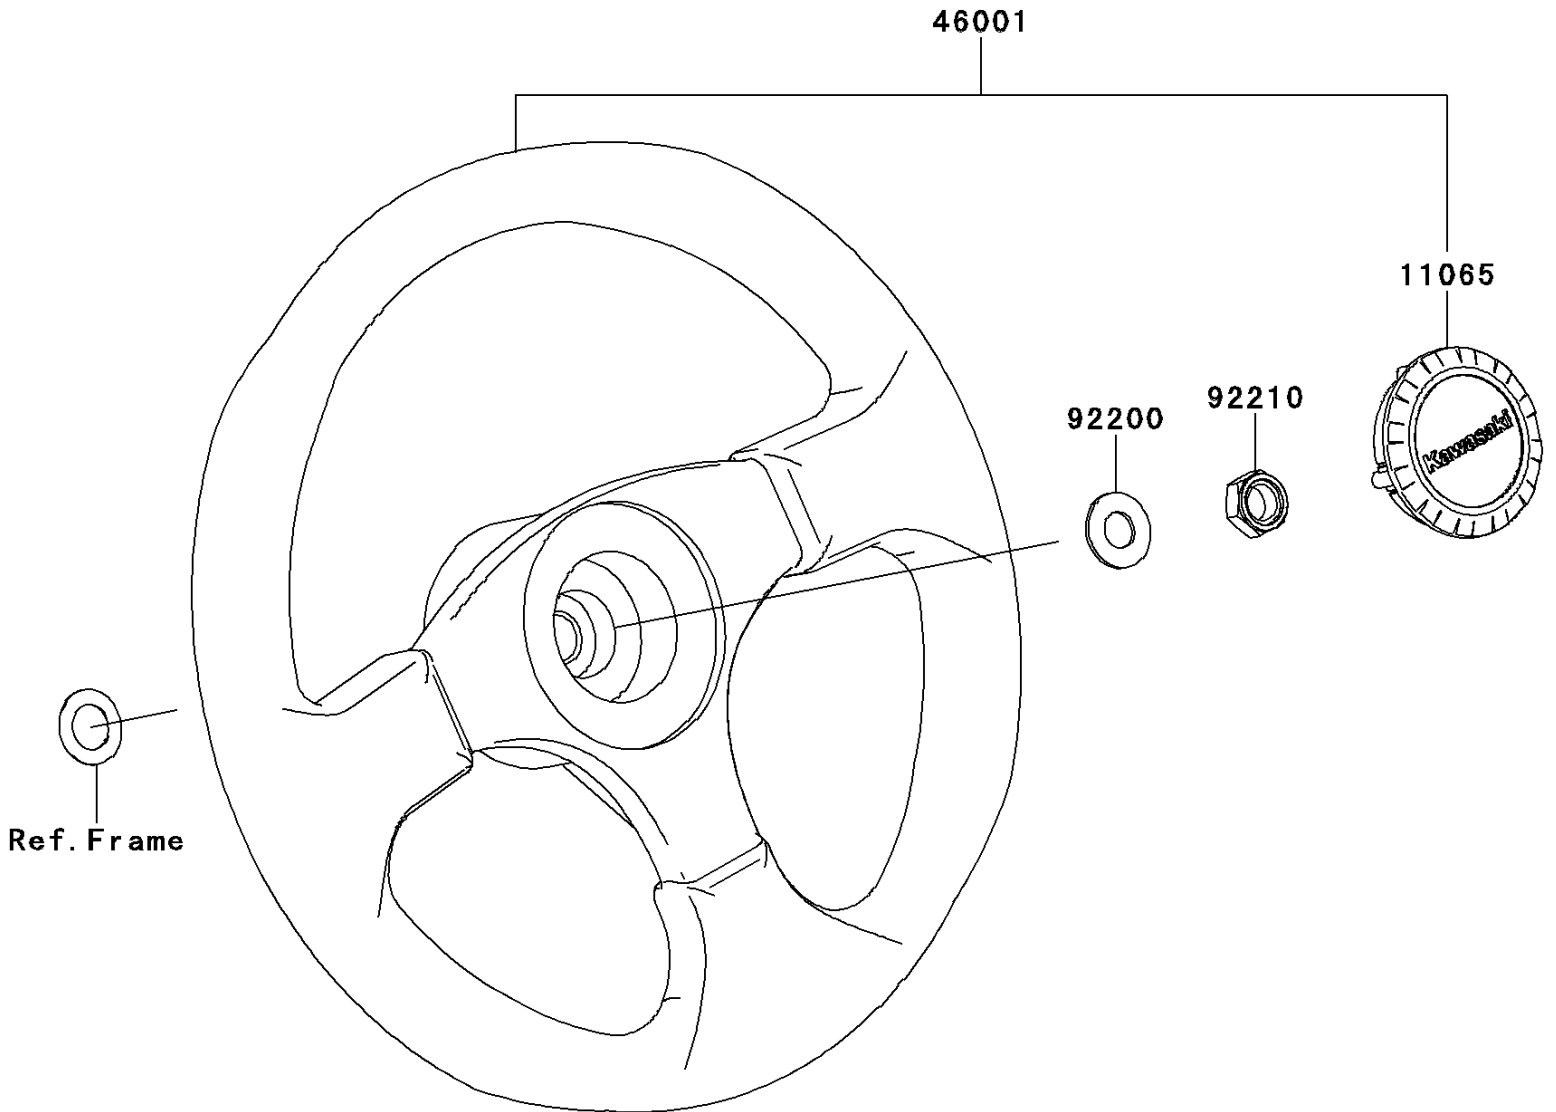

2012 TERYX® 750 FI 4x4 LE PARTS DIAGRAM

Steering Wheel

F2311

2012 TERYX® 750 FI 4x4 LE PARTS LIST

Steering Wheel

ITEM NAME	PART NUMBER	QUANTITY
CAP,HANDLE (Ref # 11065)	11065-0171	1
HANDLE-ASSY (Ref # 46001)	46001-0001	1
WASHER,12.1X25X1.6 (Ref # 92200)	92200-0455	1
NUT,LOCK,12MM (Ref # 92210)	92210-1249	1