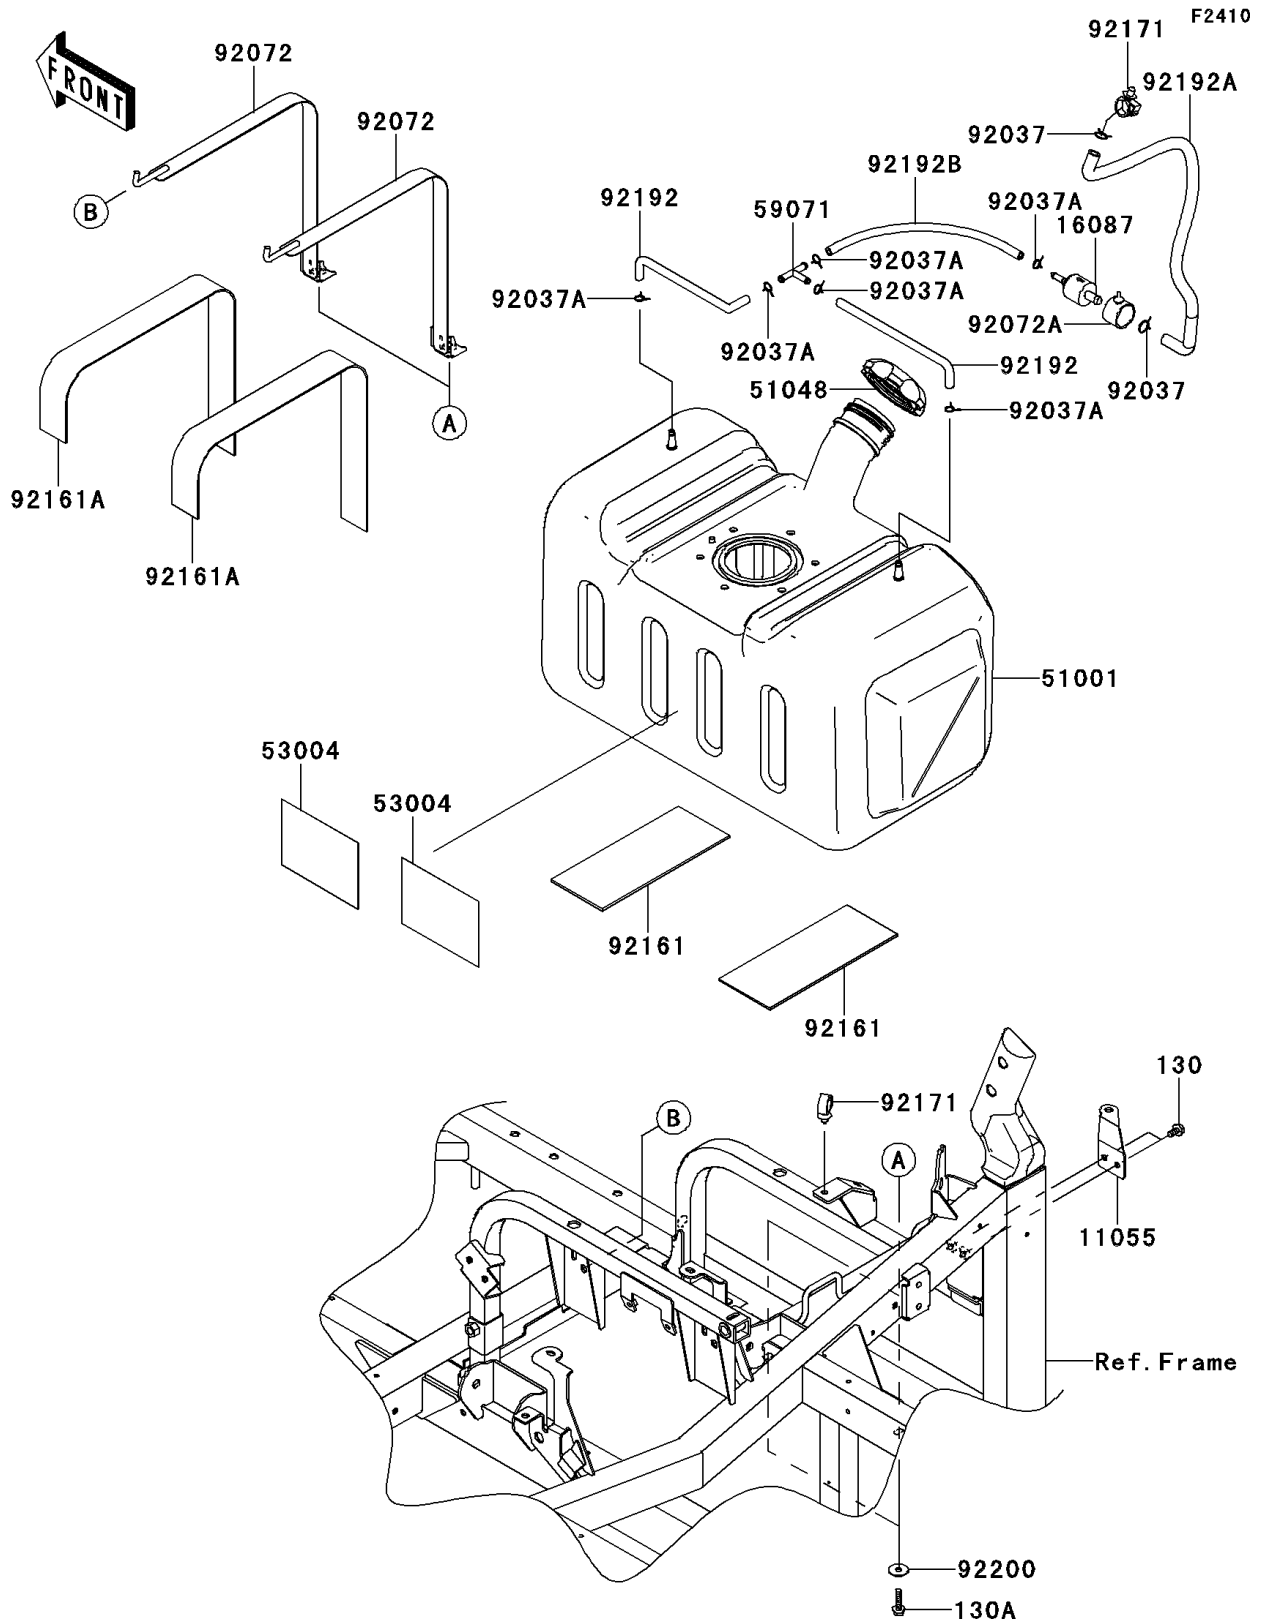

# 2011 TERYX® 750 FI 4x4 LE PARTS DIAGRAM

Fuel Tank

## 2011 TERYX® 750 FI 4x4 LE PARTS LIST

### Fuel Tank

ITEM NAME	PART NUMBER	QUANTITY
BOLT-FLANGED,6X12 (Ref # 130)	130BA0612	2
BOLT-FLANGED,6X25 (Ref # 130A)	130BA0625	2
BRACKET,BREATHER TUBE (Ref # 11055)	11055-1554	1
VALVE-CHECK (Ref # 16087)	16087-0002	1
TANK-COMP-FUEL (Ref # 51001)	51001-0291	1
CAP-ASSY-TANK,FUEL (Ref # 51048)	51048-0028	1
MAT,FUEL TANK (Ref # 53004)	53004-0050	2
JOINT (Ref # 59071)	59071-3705	1
CLAMP,HOSE CLIP (Ref # 92037)	92037-1181	2
CLAMP,TUBE (Ref # 92037A)	92037-1461	6
BAND,FUEL TANK (Ref # 92072)	92072-0132	2
BAND (Ref # 92072A)	92072-1438	1
DAMPER (Ref # 92161)	92161-0743	2
DAMPER,FUEL TANK (Ref # 92161A)	92161-0794	2
CLAMP (Ref # 92171)	92171-0453	2
TUBE,BREATHER (Ref # 92192)	92192-0773	2
TUBE,BREATHER (Ref # 92192A)	92192-0775	1
TUBE,BREATHER (Ref # 92192B)	92192-0814	1
WASHER,6.5X22X1.6 (Ref # 92200)	92200-1087	2