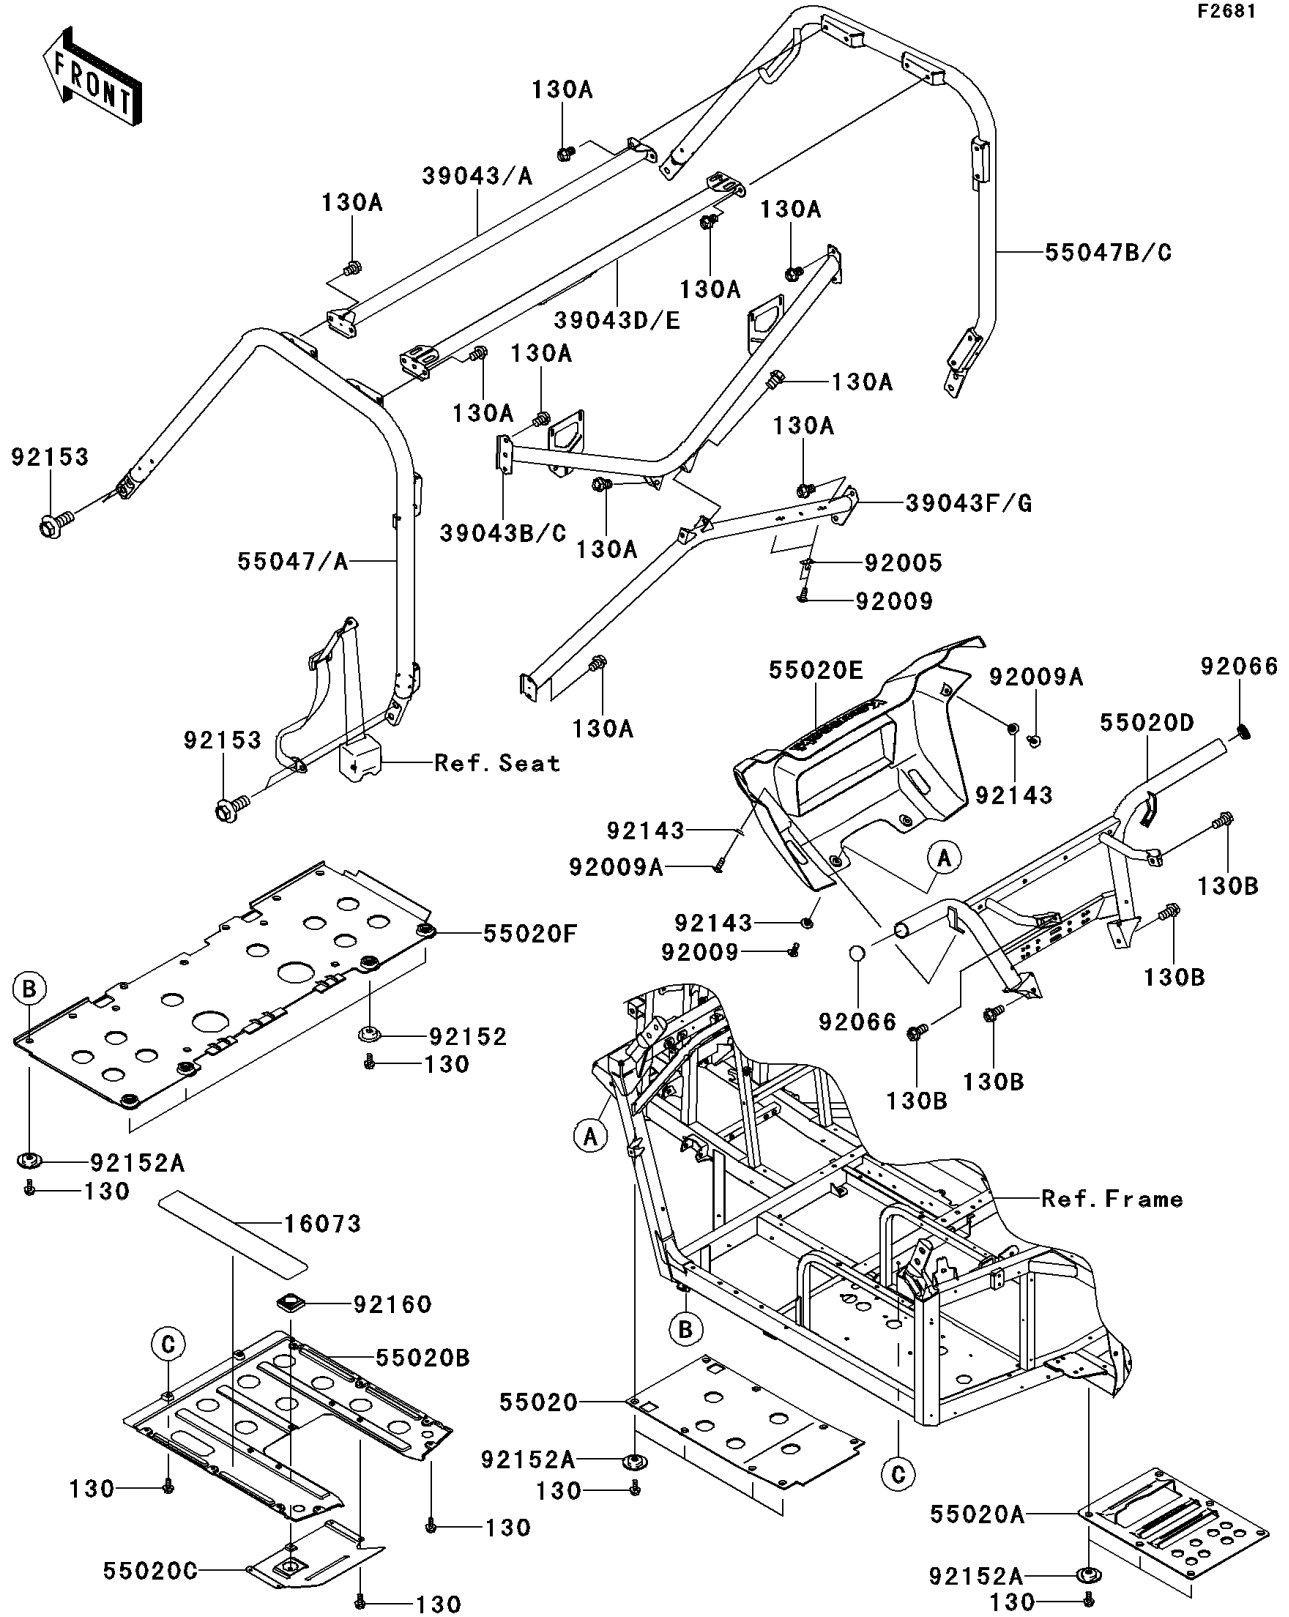

# 2011 TERYX® 750 FI 4x4 LE PARTS DIAGRAM

Guards/Cab Frame(PAF/PBF)

F2681

## 2011 TERYX® 750 FI 4x4 LE PARTS LIST

Guards/Cab Frame(PAF/PBF)

ITEM NAME	PART NUMBER	QUANTITY
BOLT-FLANGED,6X14 (Ref # 130)	130BA0614	44
BOLT-FLANGED,10X14 (Ref # 130A)	130CB1014	18
BOLT-FLANGED,10X20 (Ref # 130B)	130CB1020	4
INSULATOR,ENGINE GUARD (Ref # 16073)	16073-0045	1
CROSSMEMBER-COMP,UPP,FR,SILVER (Ref # 39043)	39043-0001-16Q	1
CROSSMEMBER-COMP,RR,UPP,SILVER (Ref # 39043B)	39043-0005-16Q	1
CROSSMEMBER-COMP,UPP,RR,SILVER (Ref # 39043D)	39043-0007-16Q	1
CROSSMEMBER-COMP,RR,LWR,SILVER (Ref # 39043F)	39043-0008-16Q	1
GUARD,SKID,FR (Ref # 55020)	55020-0301	1
GUARD,SKID,RR (Ref # 55020A)	55020-0402	1
GUARD,SKID,MIDDLE (Ref # 55020B)	55020-0437	1
GUARD,ENGINE,SUB (Ref # 55020C)	55020-0438	1
GUARD,FRONT PIPE,T.BLACK (Ref # 55020D)	55020-0494-388	1
GUARD,FRONT COVER (Ref # 55020E)	55020-0520	1
GUARD,SKID,MIDDLE (Ref # 55020F)	55020-0522	1
BAR-COMP,LH,T.SILVER (Ref # 55047)	55047-0021-16Q	1
BAR-COMP,RH,T.SILVER (Ref # 55047B)	55047-0022-16Q	1
FITTING (Ref # 92005)	92005-0077	2
SCREW,TAPPING,6X16 (Ref # 92009)	92009-1166	6
SCREW,6X16 (Ref # 92009A)	92009-1621	2
PLUG (Ref # 92066)	92066-0114	2
COLLAR (Ref # 92143)	92143-1087	4
COLLAR (Ref # 92152)	92152-0512	4
COLLAR (Ref # 92152A)	92152-0784	25
BOLT,FLANGED,14X36 (Ref # 92153)	92153-1282	8
DAMPER (Ref # 92160)	92160-1772	1