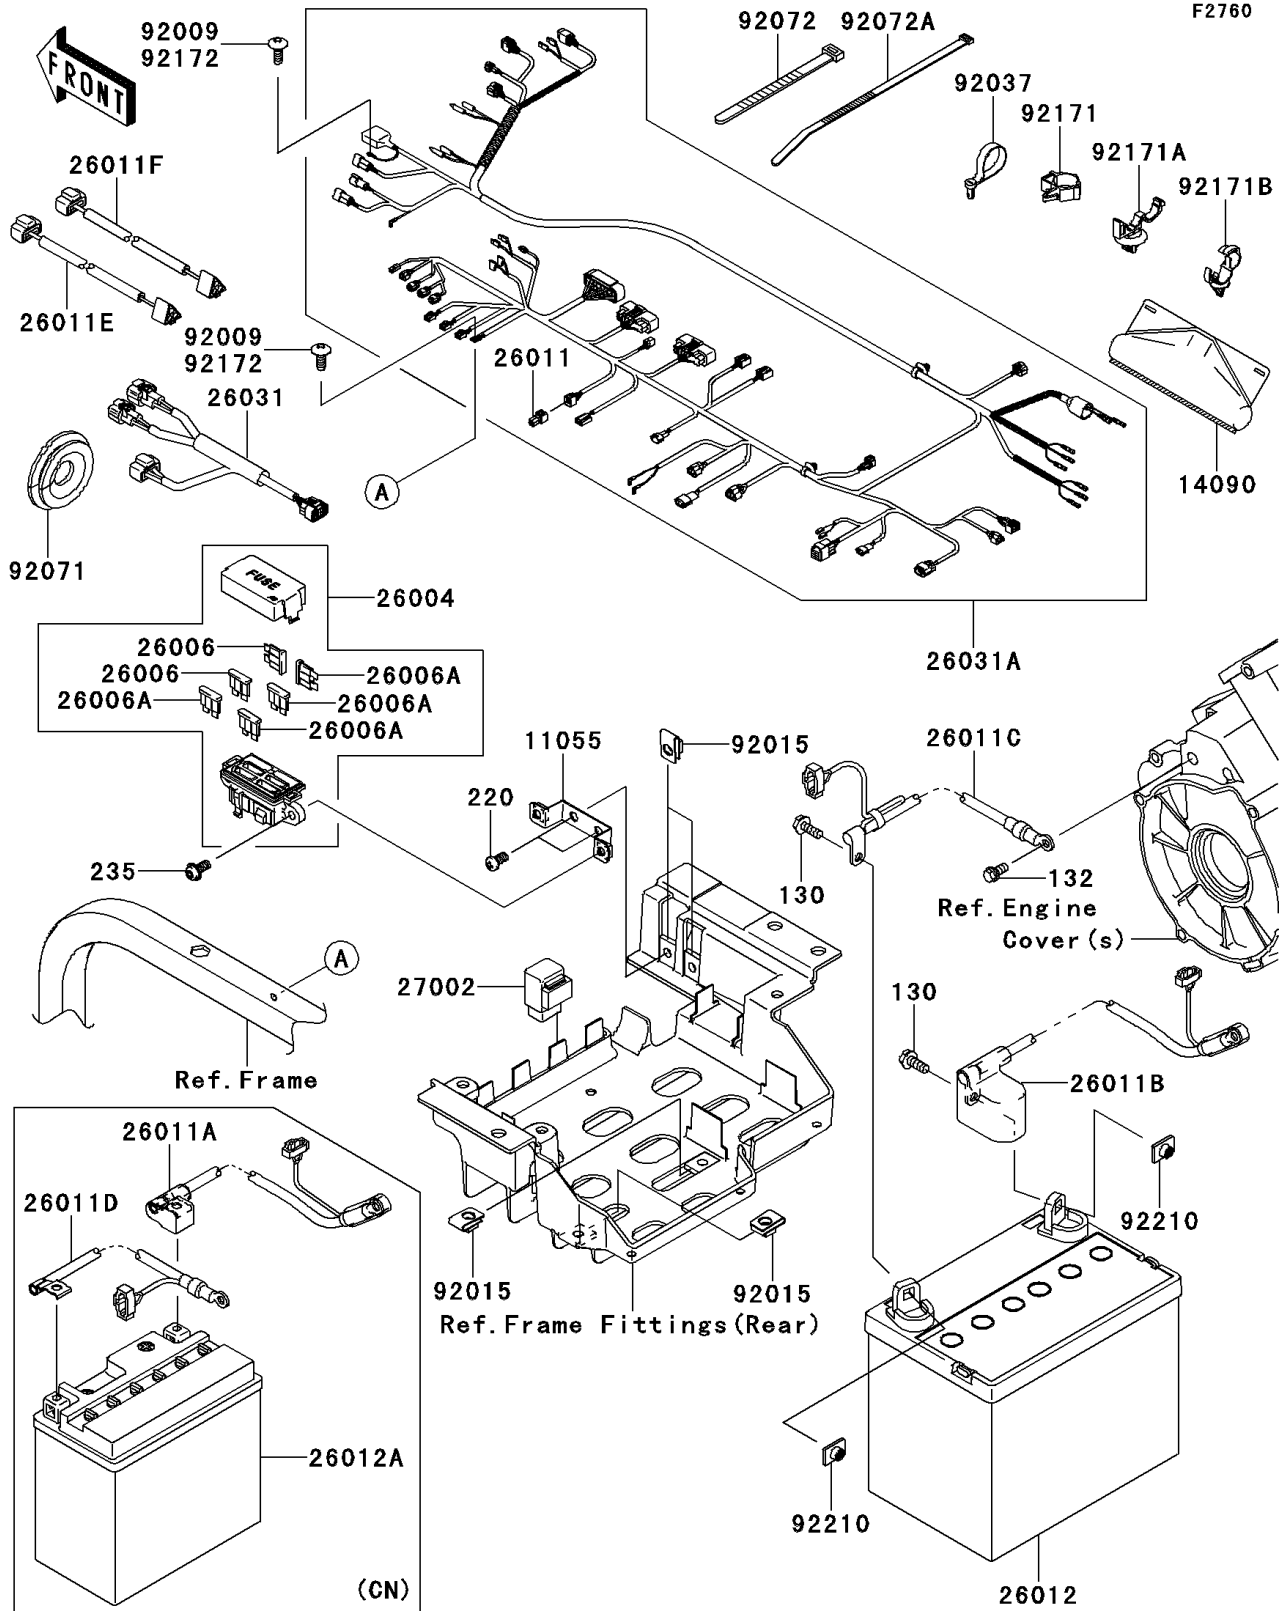

2010 Teryx® 750 FI 4x4 LE PARTS DIAGRAM

Chassis Electrical Equipment

2010 Teryx® 750 FI 4x4 LE PARTS LIST

Chassis Electrical Equipment

ITEM NAME

PART NUMBER

QUANTITY
