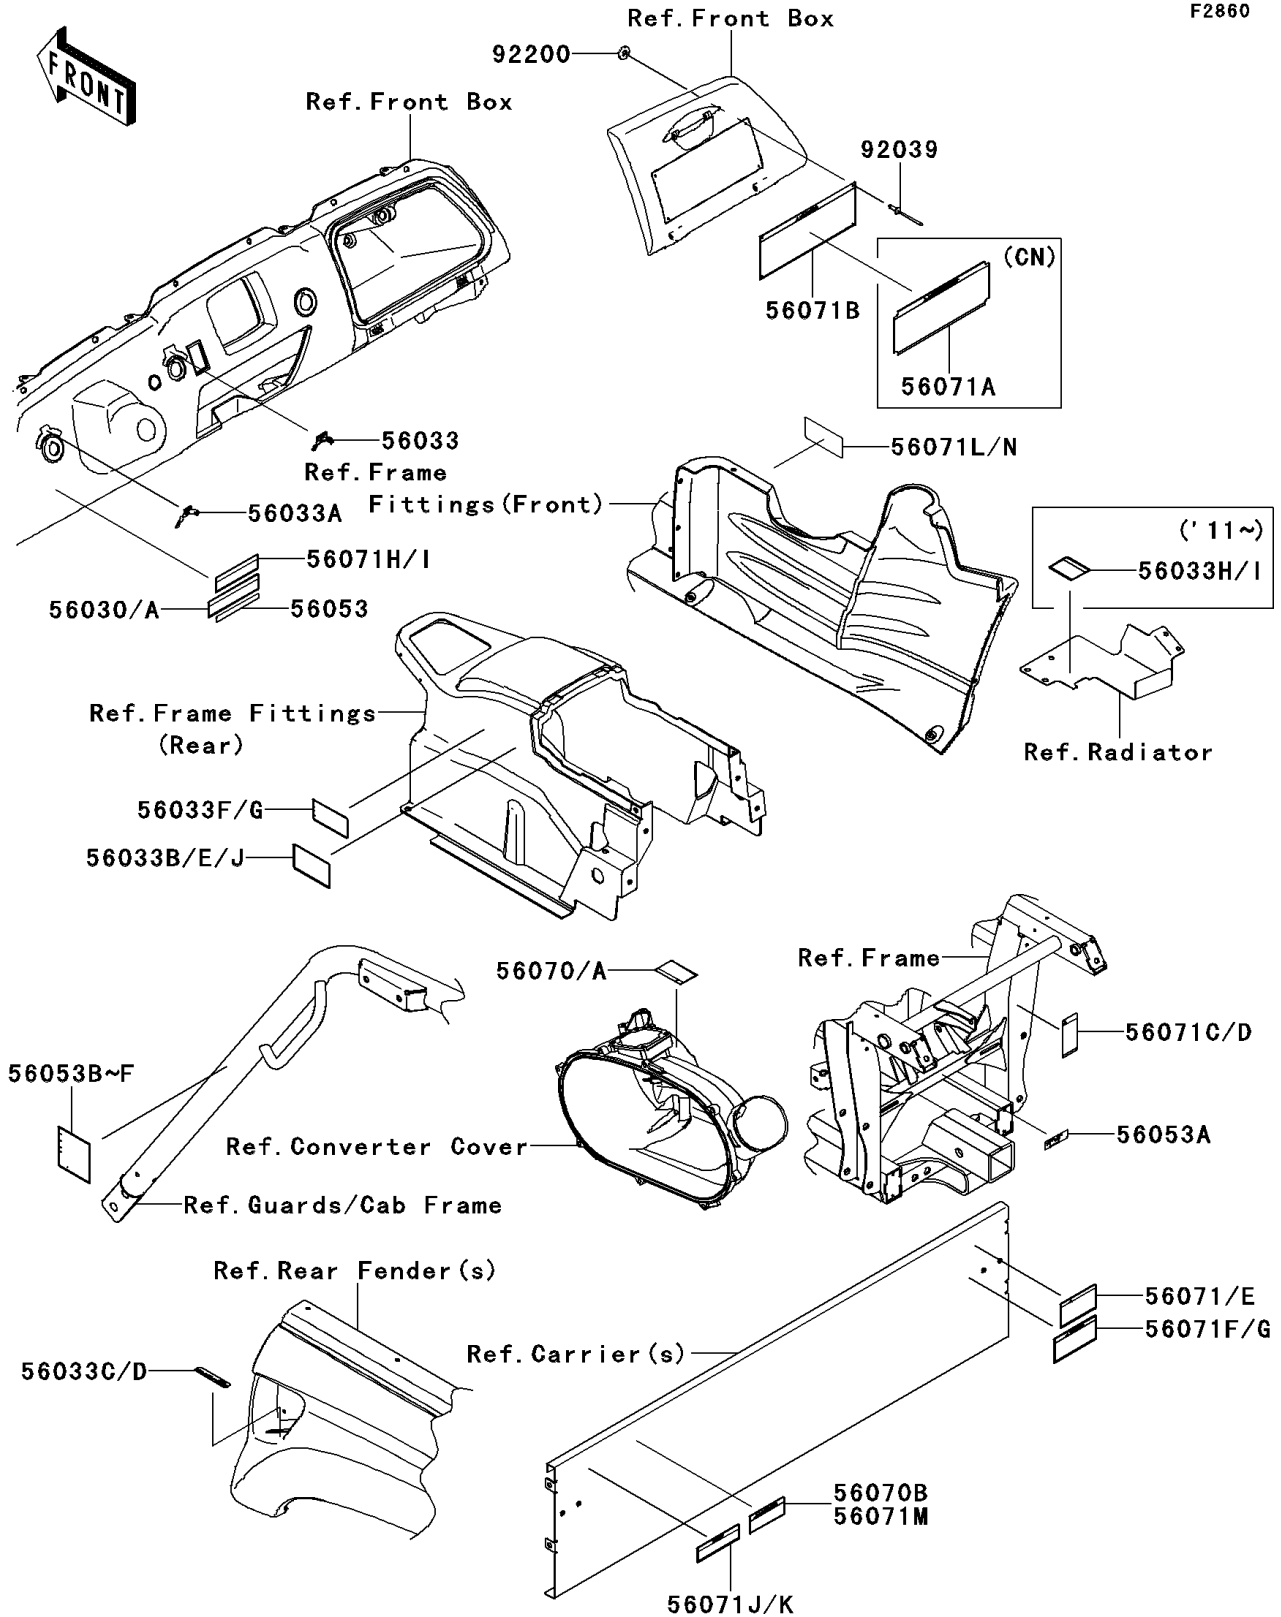

2010 Teryx® 750 FI 4x4 LE PARTS DIAGRAM

Labels

F2860

2010 Teryx® 750 FI 4x4 LE PARTS LIST

Labels

ITEM NAME	PART NUMBER	QUANTITY
LABEL,PARKING LEVER (Ref # 56030)	56030-0213	1
LABEL-MANUAL,MAIN SWITCH (Ref # 56033)	56033-0190	1
LABEL-MANUAL,HEAD LAMP SWITCH (Ref # 56033A)	56033-0228	1
LABEL-MANUAL,DRIVE BELT (Ref # 56033B)	56033-0236	1
LABEL-MANUAL,CARRIER LEVER,LH (Ref # 56033C)	56033-0290	1
LABEL-MANUAL,CARRIER LEVER,RH (Ref # 56033D)	56033-0291	1
LABEL-MANUAL,AIR CLEANER (Ref # 56033F)	56033-0347	1
LABEL-SPECIFICATION (Ref # 56053)	56053-0278	1
LABEL,TRAILER HITCH (Ref # 56053A)	56053-0348	1
LABEL-SPECIFICATION,TIRE INFO (Ref # 56053C)	56053-0502	1
LABEL-WARNING,CVT COVER (Ref # 56070)	56070-1269	1
LABEL-WARNING,BED RAISED (Ref # 56070B)	56070-7515	1
LABEL-WARNING,CARGO NET (Ref # 56071)	56071-0048	1
LABEL-WARNING,SERIOUS INJURY (Ref # 56071B)	56071-0068	1
LABEL-WARNING,TRAILER HITCH (Ref # 56071C)	56071-0099	1
LABEL-WARNING,CARGO BED (Ref # 56071F)	56071-0113	1
LABEL-WARNING,SHIFT CAUTION (Ref # 56071H)	56071-0128	1
LABEL-WARNING,CARGO BED NOTICE (Ref # 56071J)	56071-0146	1
LABEL-WARNING,GASOLINE (Ref # 56071L)	56071-7501	1
RIVET,3.2X8 (Ref # 92039)	92039-3763	4
WASHER,3.5X8X1 (Ref # 92200)	92200-1251	4
LABEL,PARKING BRAKE,FRN (Ref # 56030A)	56030-0330	1
LABEL-MANUAL,CVT,FRN (Ref # 56033E)	56033-0305	1
LABEL-MANUAL,AIR CLEANER,FRN (Ref # 56033G)	56033-0348	1
LABEL-SPECIFICATION,TIRE INFO,FRN (Ref # 56053B)	56053-0418	1
LABEL-WARNING,CVT COVER,FRN (Ref # 56070A)	56070-1271	1
LABEL-WARNING,GENERAL,FRN (Ref # 56071A)	56071-0053	1
LABEL-WARNING,TRAILER HITCH,FRN (Ref # 56071D)	56071-0100	1
LABEL-WARNING,CARGO NET,FRN (Ref # 56071E)	56071-0112	1