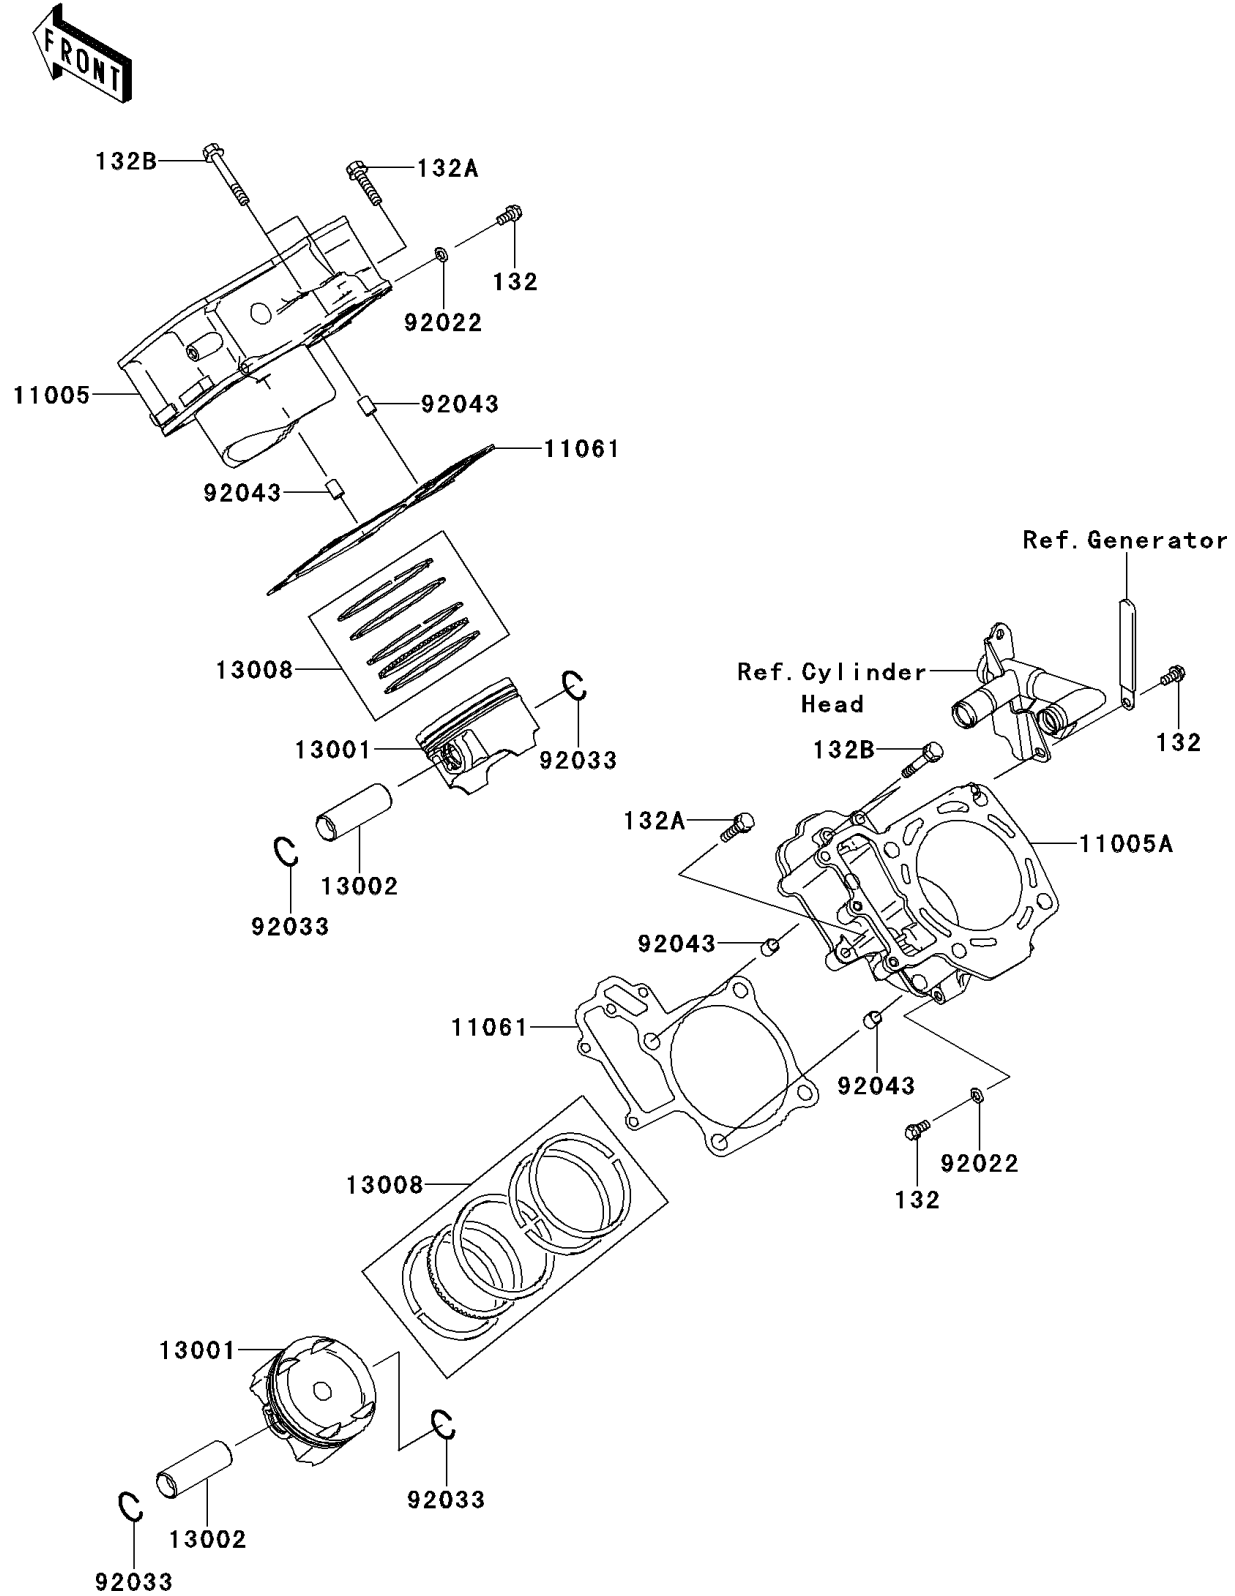

2012 BRUTE FORCE® 750 4x4i EPS PARTS DIAGRAM

Cylinder/Piston(s)

E1120

2012 BRUTE FORCE® 750 4x4i EPS PARTS LIST

Cylinder/Piston(s)

ITEM NAME	PART NUMBER	QUANTITY
BOLT-FLANGED-SMALL,6X12 (Ref # 132)	132BD0612	3
BOLT-FLANGED-SMALL,6X30 (Ref # 132A)	132BD0630	2
BOLT-FLANGED-SMALL,6X40 (Ref # 132B)	132BD0640	4
CYLINDER-ENGINE,FR (Ref # 11005)	11005-0592	1
CYLINDER-ENGINE,RR (Ref # 11005A)	11005-0593	1
GASKET,CYLINDER BASE (Ref # 11061)	11061-0063	2
PISTON-ENGINE (Ref # 13001)	13001-0718	2
PIN-PISTON (Ref # 13002)	13002-1060	2
RING-SET-PISTON (Ref # 13008)	13008-0042	2
WASHER,6.2X11X1 (Ref # 92022)	92022-304	2
RING-SNAP (Ref # 92033)	92033-1207	4
PIN,10.1X12X14 (Ref # 92043)	92043-4009	4