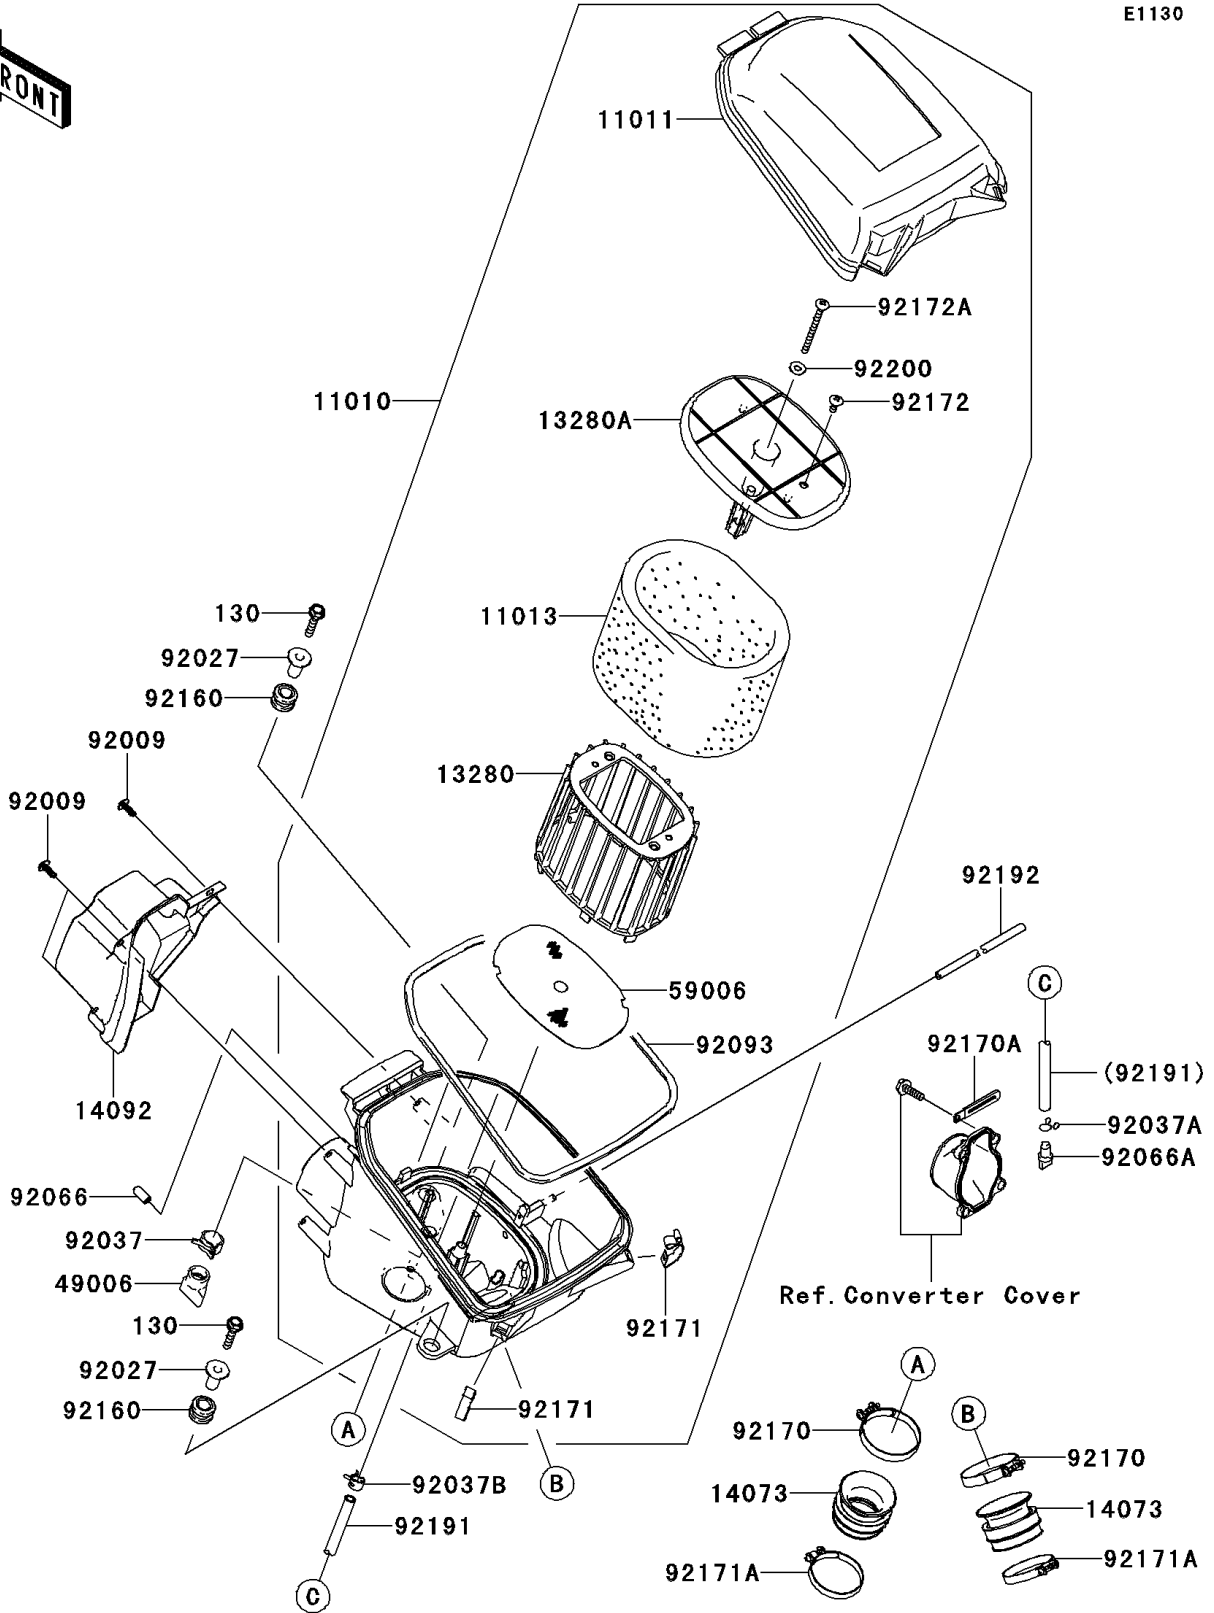

# 2012 BRUTE FORCE® 750 4x4i EPS PARTS DIAGRAM

Air Cleaner

E1130

## 2012 BRUTE FORCE® 750 4x4i EPS PARTS LIST

### Air Cleaner

ITEM NAME	PART NUMBER	QUANTITY
BOLT-FLANGED,6X30 (Ref # 130)	130BA0630	2
FILTER-ASSY-AIR (Ref # 11010)	11010-0152	1
CASE-AIR FILTER,UPP (Ref # 11011)	11011-0017	1
ELEMENT-AIR FILTER (Ref # 11013)	11013-0021	1
HOLDER (Ref # 13280)	13280-0232	1
HOLDER (Ref # 13280A)	13280-0233	1
DUCT (Ref # 14073)	14073-0160	2
COVER,INTAKE DUCT (Ref # 14092)	14092-0768	1
BOOT (Ref # 49006)	49006-1292	1
ARRESTER-FLAME (Ref # 59006)	59006-0015	1
SCREW,TAPPING (Ref # 92009)	92009-1113	3
COLLAR,L=21 (Ref # 92027)	92027-195	2
CLAMP,HOSE CLIP (Ref # 92037)	92037-1460	1
CLAMP,TUBE (Ref # 92037A)	92037-147	1
CLAMP,TUBE (Ref # 92037B)	92037-1505	1
PLUG (Ref # 92066)	92066-0095	1
PLUG,DRAIN (Ref # 92066A)	92066-1211	1
SEAL (Ref # 92093)	92093-0083	1
DAMPER (Ref # 92160)	92160-1594	2
CLAMP (Ref # 92170)	92170-1448	2
CLAMP (Ref # 92170A)	92170-1514	1
CLAMP (Ref # 92171)	92171-0225	2
CLAMP (Ref # 92171A)	92171-0722	2
SCREW (Ref # 92172)	92172-0297	1
SCREW (Ref # 92172A)	92172-0300	1
TUBE,7X11X470 (Ref # 92191)	92191-1531	1
TUBE (Ref # 92192)	92192-0449	1
WASHER (Ref # 92200)	92200-0364	1