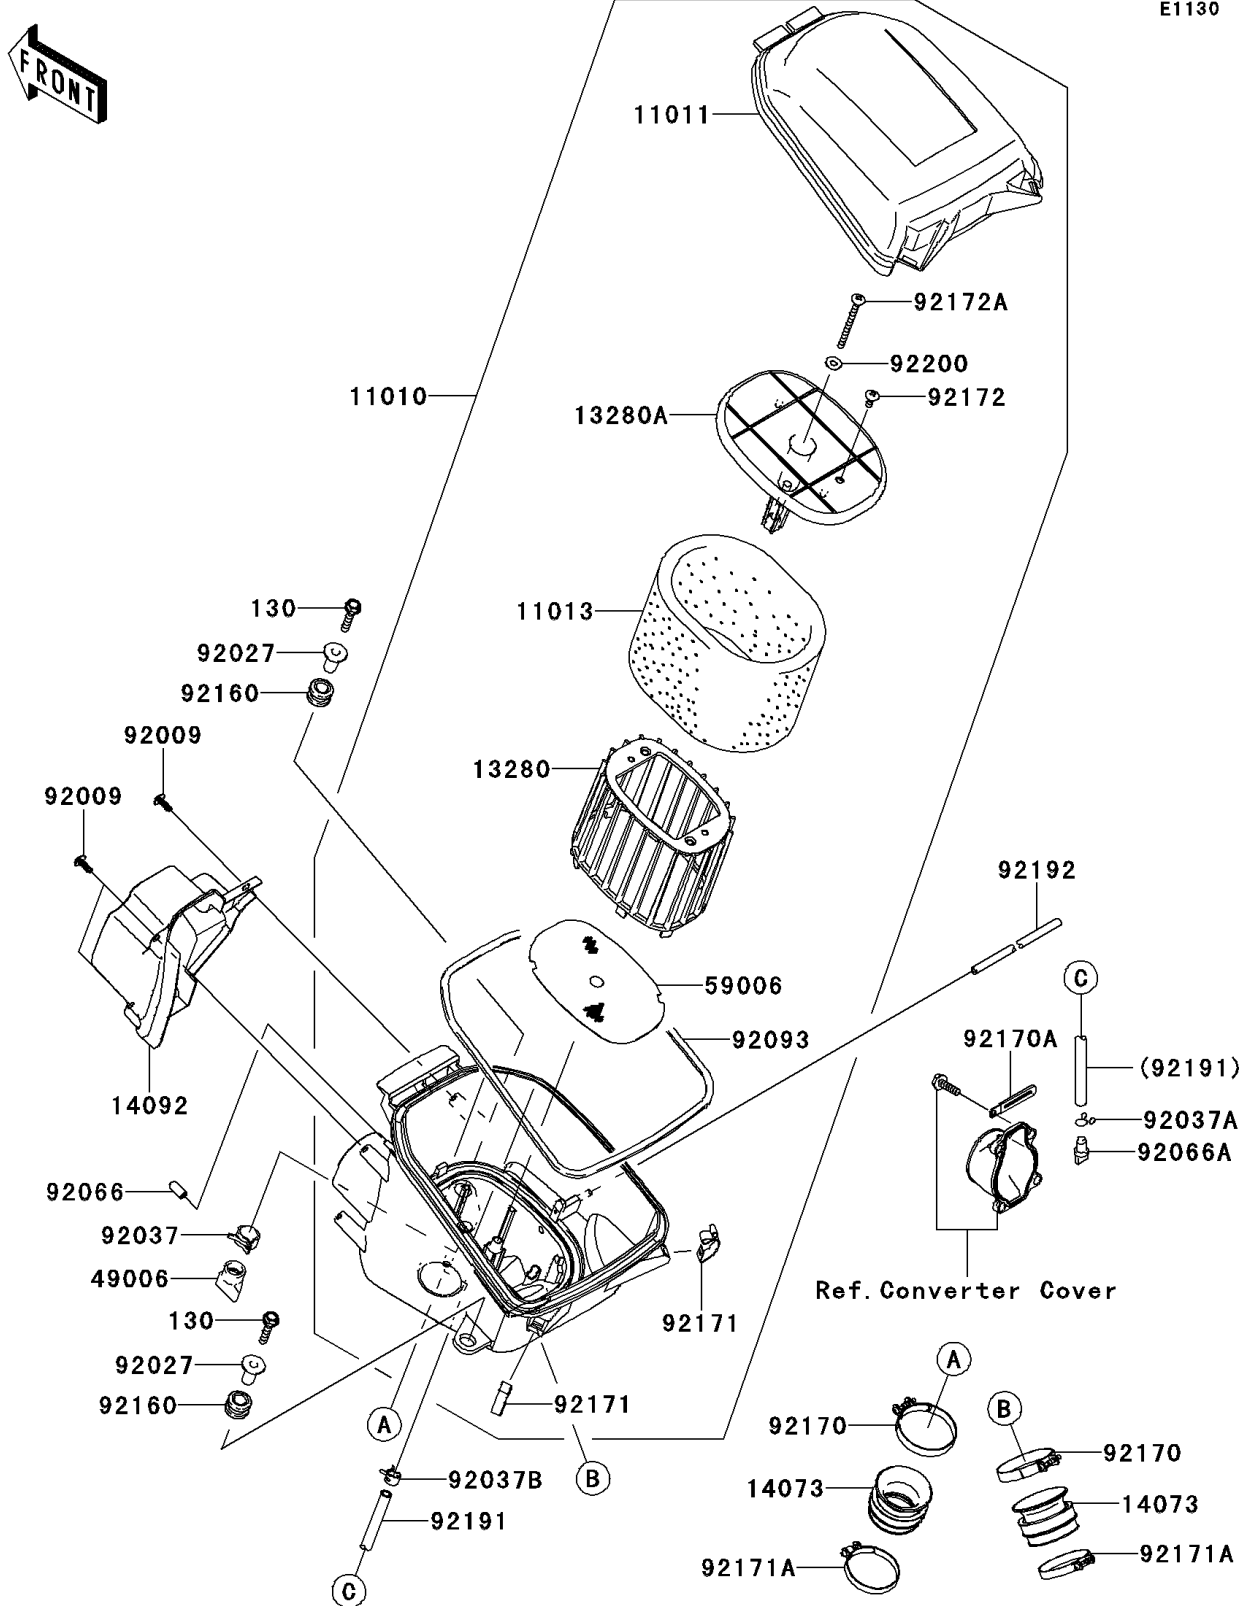

# 2012 BRUTE FORCE® 750 4x4i EPS PARTS DIAGRAM

Air Cleaner

E1130

## 2012 BRUTE FORCE® 750 4x4i EPS PARTS LIST

### Air Cleaner

ITEM NAME	PART NUMBER	QUANTITY
BOLT-FLANGED,6X30 (Ref # 130)	130BA0630	2
FILTER-ASSY-AIR (Ref # 11010)	11010-0152	1
CASE-AIR FILTER,UPP (Ref # 11011)	11011-0017	1
ELEMENT-AIR FILTER (Ref # 11013)	11013-0021	1
HOLDER (Ref # 13280)	13280-0232	1
HOLDER (Ref # 13280A)	13280-0233	1
DUCT (Ref # 14073)	14073-0160	2
COVER,INTAKE DUCT (Ref # 14092)	14092-0768	1
BOOT (Ref # 49006)	49006-1292	1
ARRESTER-FLAME (Ref # 59006)	59006-0015	1
SCREW,TAPPING (Ref # 92009)	92009-1113	3
COLLAR,L=21 (Ref # 92027)	92027-195	2
CLAMP,HOSE CLIP (Ref # 92037)	92037-1460	1
CLAMP,TUBE (Ref # 92037A)	92037-147	1
CLAMP,TUBE (Ref # 92037B)	92037-1505	1
PLUG (Ref # 92066)	92066-0095	1
PLUG,DRAIN (Ref # 92066A)	92066-1211	1
SEAL (Ref # 92093)	92093-0083	1
DAMPER (Ref # 92160)	92160-1594	2
CLAMP (Ref # 92170)	92170-1448	2
CLAMP (Ref # 92170A)	92170-1514	1
CLAMP (Ref # 92171)	92171-0225	2
CLAMP (Ref # 92171A)	92171-0722	2
SCREW (Ref # 92172)	92172-0297	1
SCREW (Ref # 92172A)	92172-0300	1
TUBE,7X11X470 (Ref # 92191)	92191-1531	1
TUBE (Ref # 92192)	92192-0449	1
WASHER (Ref # 92200)	92200-0364	1