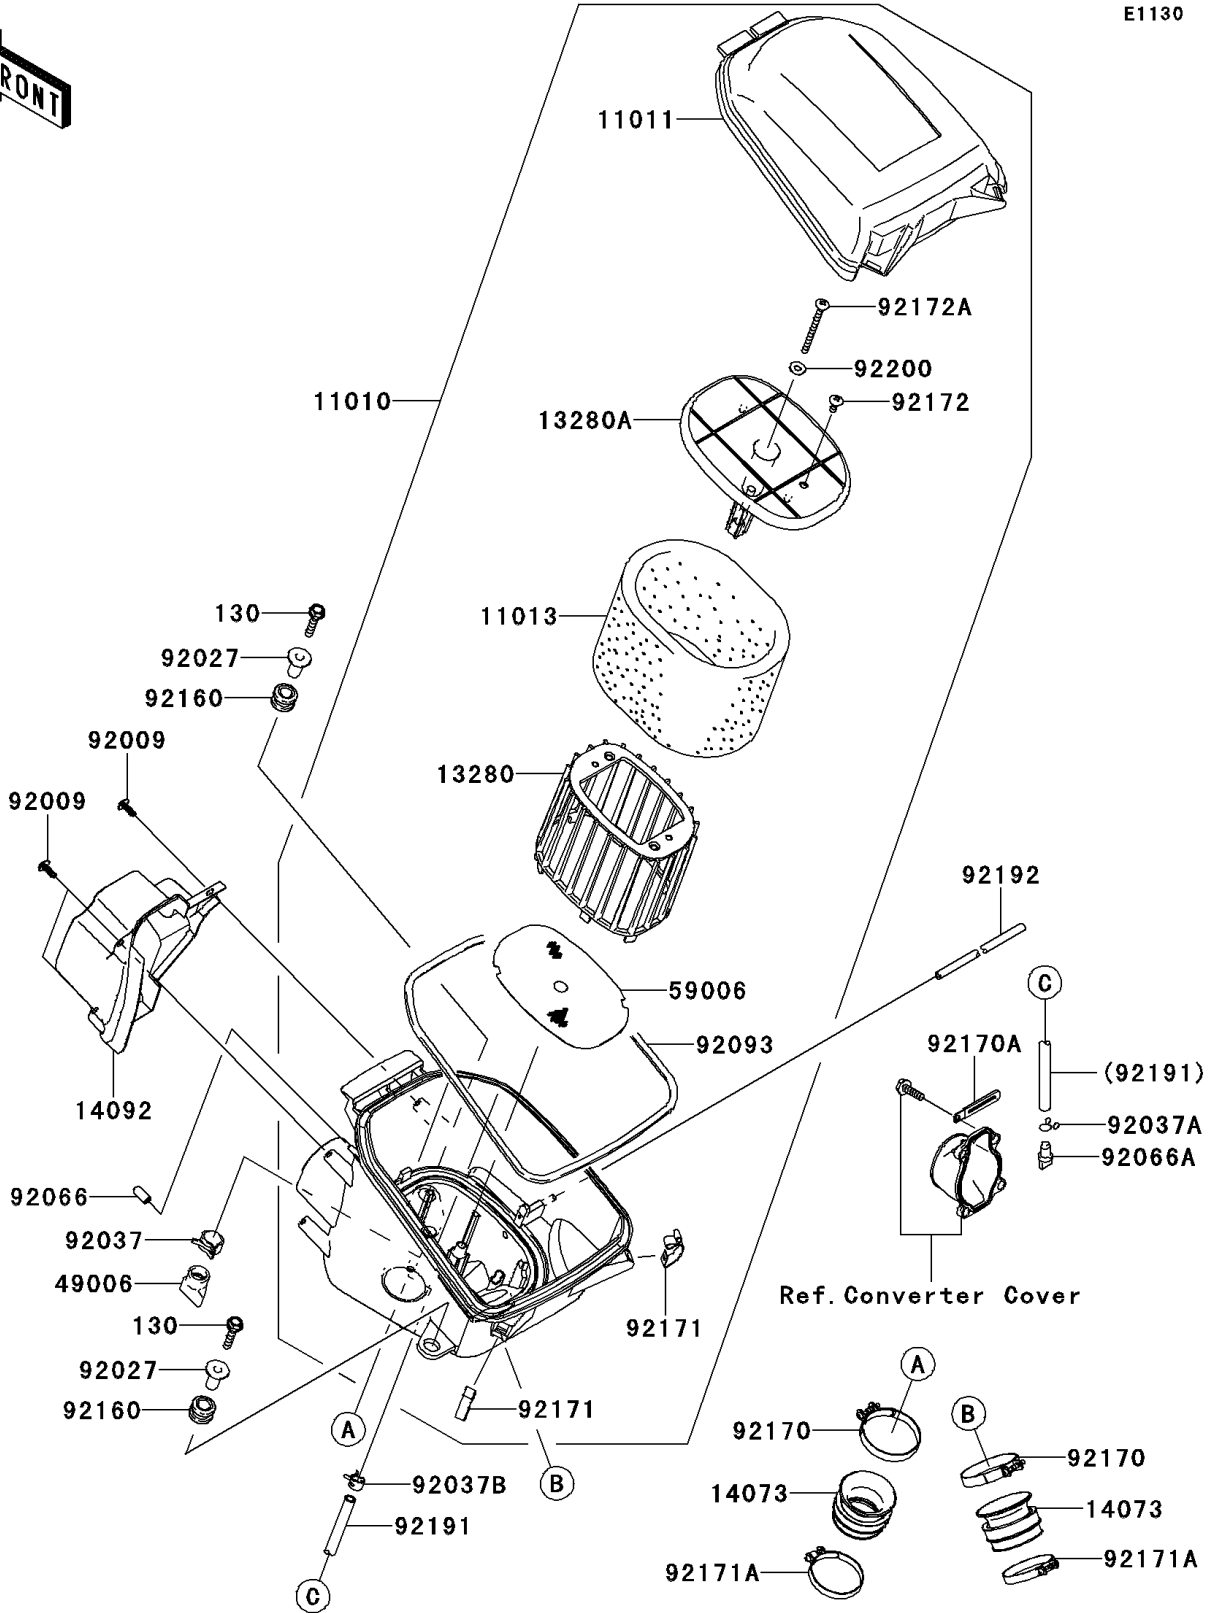

2013 BRUTE FORCE® 750 4x4i EPS PARTS DIAGRAM

Air Cleaner

E1130

2013 BRUTE FORCE® 750 4x4i EPS PARTS LIST

Air Cleaner

ITEM NAME	PART NUMBER	QUANTITY
BOLT-FLANGED,6X30 (Ref # 130)	130BA0630	2
FILTER-ASSY-AIR (Ref # 11010)	11010-0152	1
CASE-AIR FILTER,UPP (Ref # 11011)	11011-0017	1
ELEMENT-AIR FILTER (Ref # 11013)	11013-0021	1
HOLDER (Ref # 13280)	13280-0232	1
HOLDER (Ref # 13280A)	13280-0233	1
DUCT (Ref # 14073)	14073-0160	2
COVER,INTAKE DUCT (Ref # 14092)	14092-0768	1
BOOT (Ref # 49006)	49006-1292	1
ARRESTER-FLAME (Ref # 59006)	59006-0015	1
SCREW,TAPPING (Ref # 92009)	92009-1113	3
COLLAR,L=21 (Ref # 92027)	92027-195	2
CLAMP,HOSE CLIP (Ref # 92037)	92037-1460	1
CLAMP,TUBE (Ref # 92037A)	92037-147	1
CLAMP,TUBE (Ref # 92037B)	92037-1505	1
PLUG (Ref # 92066)	92066-0095	1
PLUG,DRAIN (Ref # 92066A)	92066-1211	1
SEAL (Ref # 92093)	92093-0083	1
DAMPER (Ref # 92160)	92160-1594	2
CLAMP (Ref # 92170)	92170-1448	2
CLAMP (Ref # 92170A)	92170-1514	1
CLAMP (Ref # 92171)	92171-0225	2
CLAMP (Ref # 92171A)	92171-0722	2
SCREW (Ref # 92172)	92172-0297	1
SCREW (Ref # 92172A)	92172-0300	1
TUBE,7X11X470 (Ref # 92191)	92191-1531	1
TUBE (Ref # 92192)	92192-0449	1
WASHER (Ref # 92200)	92200-0364	1