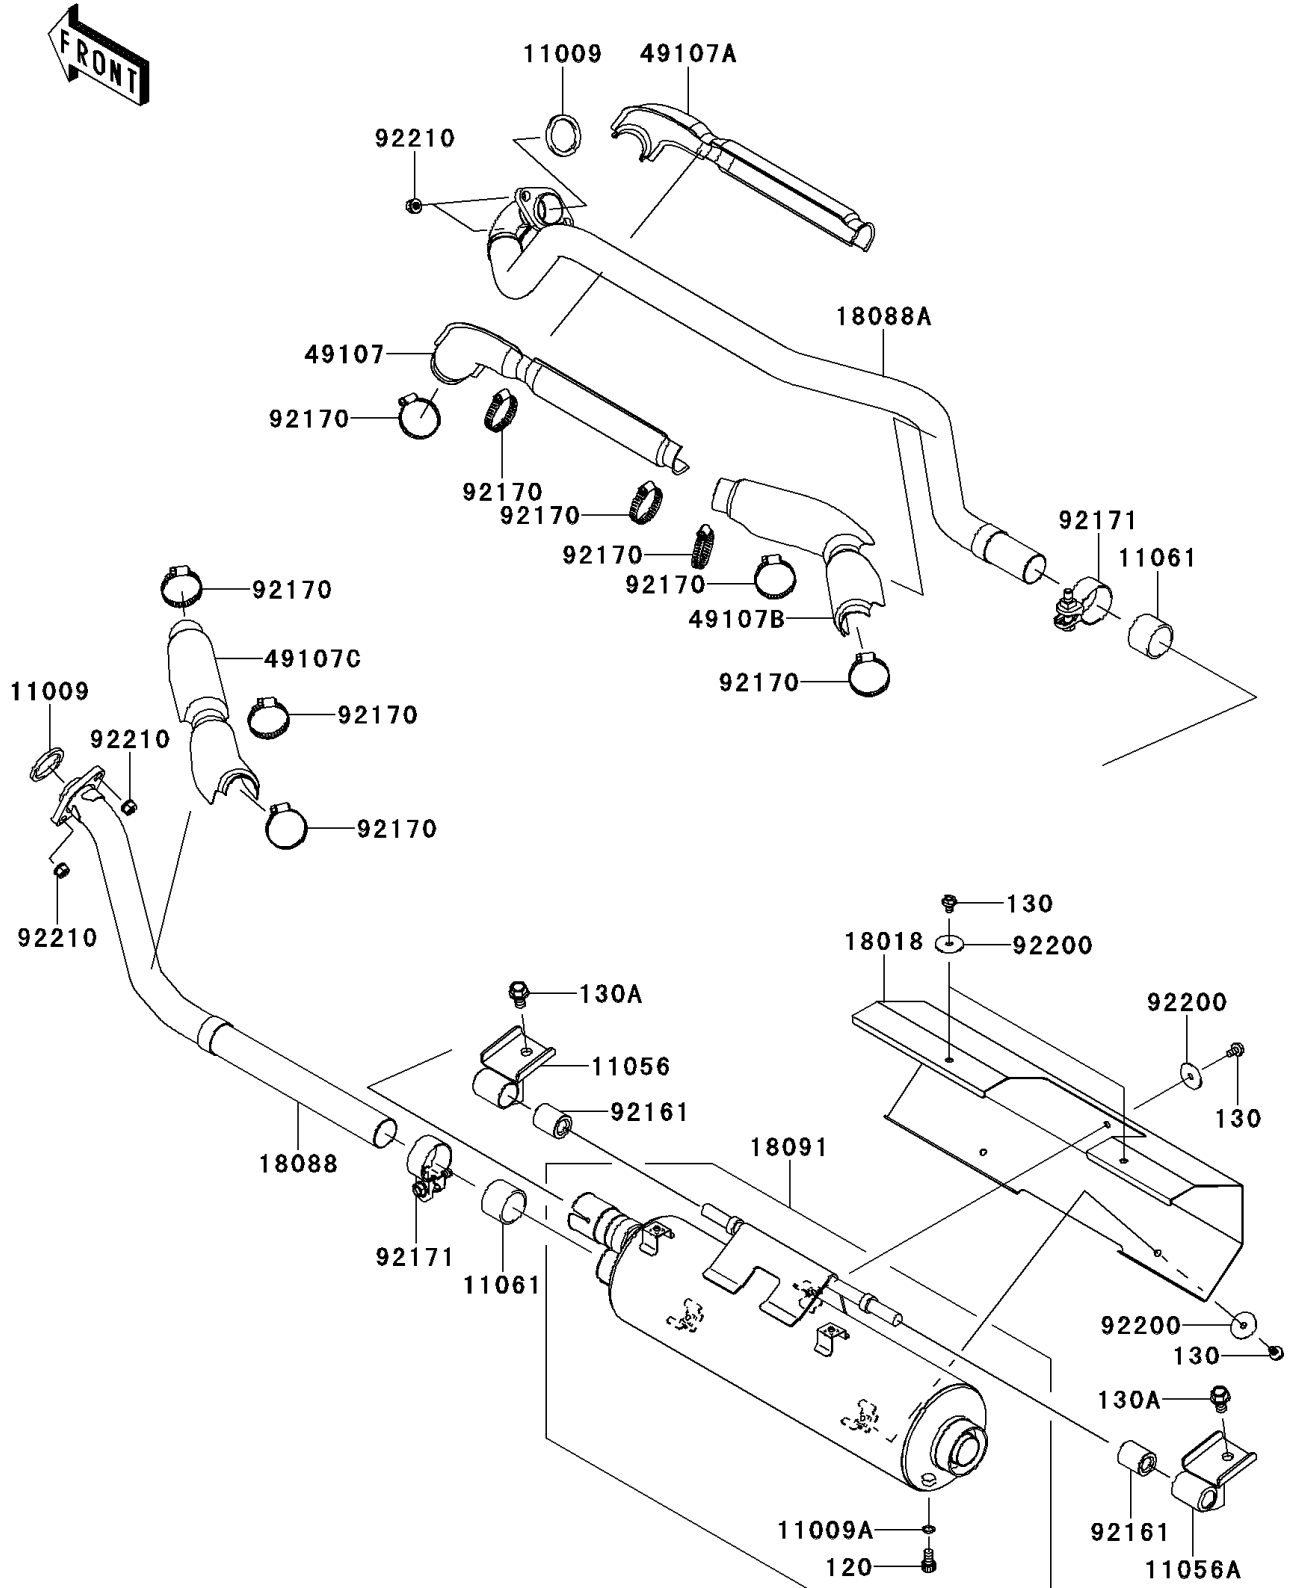

2012 BRUTE FORCE® 750 4x4i EPS PARTS DIAGRAM

Muffler(s)

E1140

2012 BRUTE FORCE® 750 4x4i EPS PARTS LIST

Muffler(s)

ITEM NAME	PART NUMBER	QUANTITY
BOLT-SOCKET,8X14 (Ref # 120)	120CB0814	1
BOLT-FLANGED,6X10 (Ref # 130)	130BD0610	5
BOLT-FLANGED,10X16 (Ref # 130A)	130CA1016	2
GASKET,EXHAUST HOLDER (Ref # 11009)	11009-1894	2
GASKET (Ref # 11009A)	11009-3028	1
BRACKET,MUFFLER,FR (Ref # 11056)	11056-0532	1
BRACKET,MUFFLER,RR (Ref # 11056A)	11056-0533	1
GASKET,MUFFLER CONNECTING (Ref # 11061)	11061-0360	2
PLATE-HEAT GUARD (Ref # 18018)	18018-0553	1
PIPE-EXHAUST,RR (Ref # 18088)	18088-0713	1
PIPE-EXHAUST,FR (Ref # 18088A)	18088-0728	1
BODY-COMP-MUFFLER (Ref # 18091)	18091-0841	1
COVER-EXHAUST PIPE,FR-F,LH (Ref # 49107)	49107-0715	1
COVER-EXHAUST PIPE,FR-F,RH (Ref # 49107A)	49107-0716	1
COVER-EXHAUST PIPE,FR-R (Ref # 49107B)	49107-0717	1
COVER-EXHAUST PIPE,RR (Ref # 49107C)	49107-0718	1
DAMPER (Ref # 92161)	92161-0961	2
CLAMP (Ref # 92170)	92170-1036	9
CLAMP (Ref # 92171)	92171-1330	2
WASHER,6.5X12X2 (Ref # 92200)	92200-0511	5
NUT,8MM (Ref # 92210)	92210-1242	4