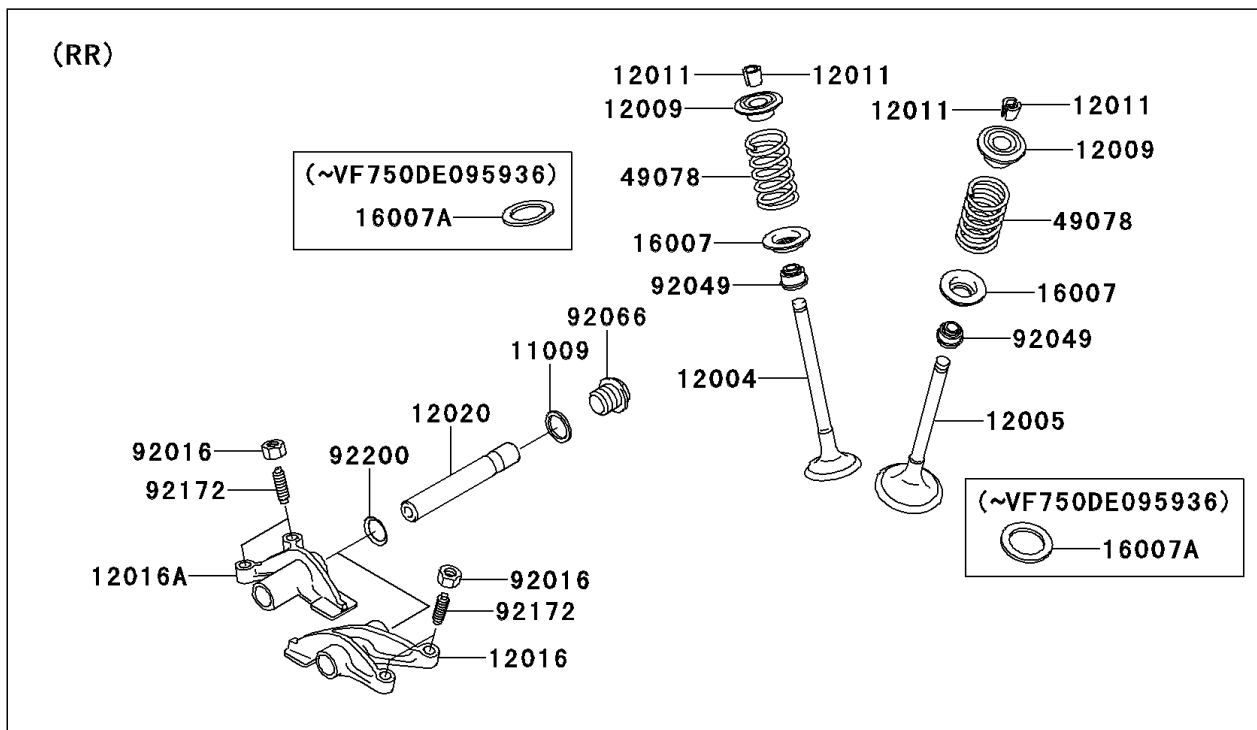

2013 BRUTE FORCE® 750 4x4i EPS PARTS DIAGRAM

Valve(s)

E1210

2013 BRUTE FORCE® 750 4x4i EPS PARTS LIST

Valve(s)

ITEM NAME	PART NUMBER	QUANTITY
GASKET,14X18X1.5 (Ref # 11009)	11009-1430	4
VALVE-INTAKE (Ref # 12004)	12004-0717	4
VALVE-EXHAUST (Ref # 12005)	12005-0047	4
RETAINER-VALVE SPRING (Ref # 12009)	12009-1056	8
COLLET (Ref # 12011)	12011-1051	16
ARM-ROCKER,EXHAUST (Ref # 12016)	12016-1128	2
ARM-ROCKER,INTAKE (Ref # 12016A)	12016-1129	2
SHAFT-ROCKER (Ref # 12020)	12020-0004	4
SEAT-SPRING (Ref # 16007)	16007-0703	8
SEAT-SPRING,17.5X23.8X0.5 (Ref # 16007A)	16007-1178	8
SPRING-ENGINE VALVE (Ref # 49078)	49078-0014	8
NUT,6MM (Ref # 92016)	92016-061	8
SEAL-OIL,VSB58.558 (Ref # 92049)	92049-1218	8
PLUG,DRAIN (Ref # 92066)	92066-2196	4
SCREW,6MM (Ref # 92172)	92172-0737	8
WASHER,13X17X0.3 (Ref # 92200)	92200-0808	4