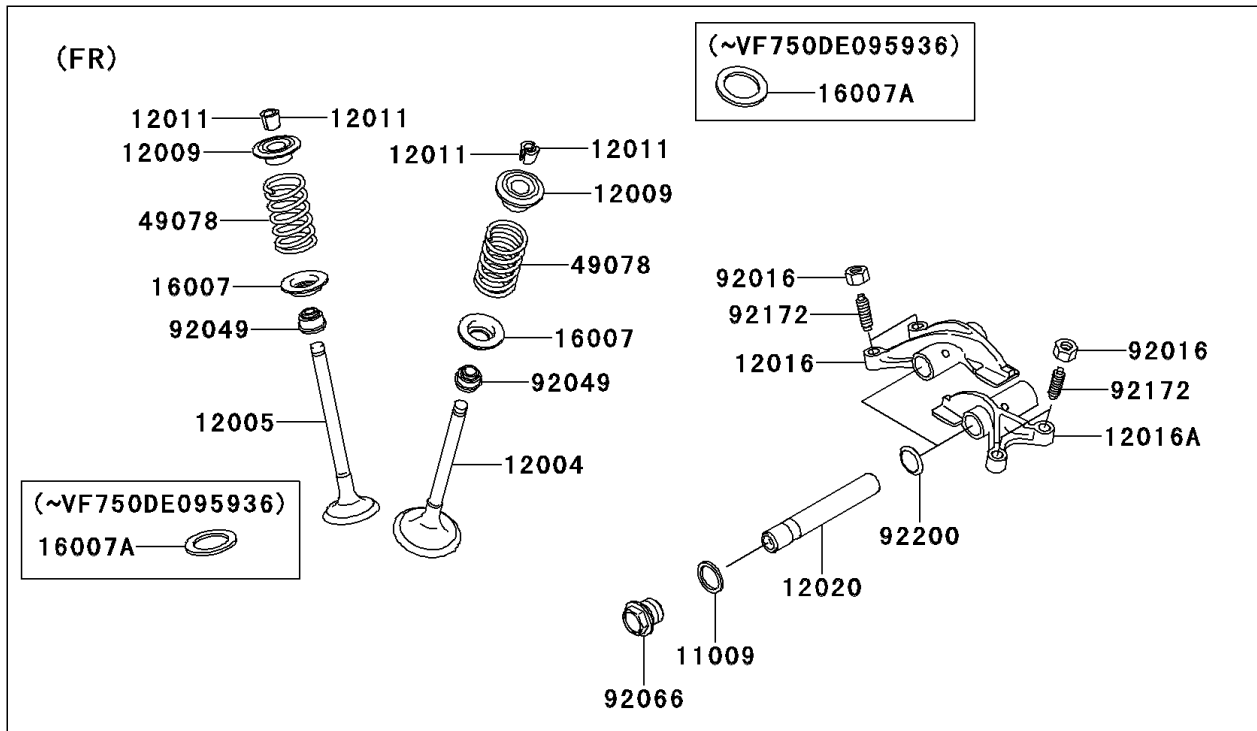

2013 BRUTE FORCE® 750 4x4i EPS PARTS DIAGRAM

Valve(s)

E1210

2013 BRUTE FORCE® 750 4x4i EPS PARTS LIST

Valve(s)

ITEM NAME	PART NUMBER	QUANTITY
GASKET,14X18X1.5 (Ref # 11009)	11009-1430	4
VALVE-INTAKE (Ref # 12004)	12004-0717	4
VALVE-EXHAUST (Ref # 12005)	12005-0047	4
RETAINER-VALVE SPRING (Ref # 12009)	12009-1056	8
COLLET (Ref # 12011)	12011-1051	16
ARM-ROCKER,EXHAUST (Ref # 12016)	12016-1128	2
ARM-ROCKER,INTAKE (Ref # 12016A)	12016-1129	2
SHAFT-ROCKER (Ref # 12020)	12020-0004	4
SEAT-SPRING (Ref # 16007)	16007-0703	8
SEAT-SPRING,17.5X23.8X0.5 (Ref # 16007A)	16007-1178	8
SPRING-ENGINE VALVE (Ref # 49078)	49078-0014	8
NUT,6MM (Ref # 92016)	92016-061	8
SEAL-OIL,VSB58.558 (Ref # 92049)	92049-1218	8
PLUG,DRAIN (Ref # 92066)	92066-2196	4
SCREW,6MM (Ref # 92172)	92172-0737	8
WASHER,13X17X0.3 (Ref # 92200)	92200-0808	4