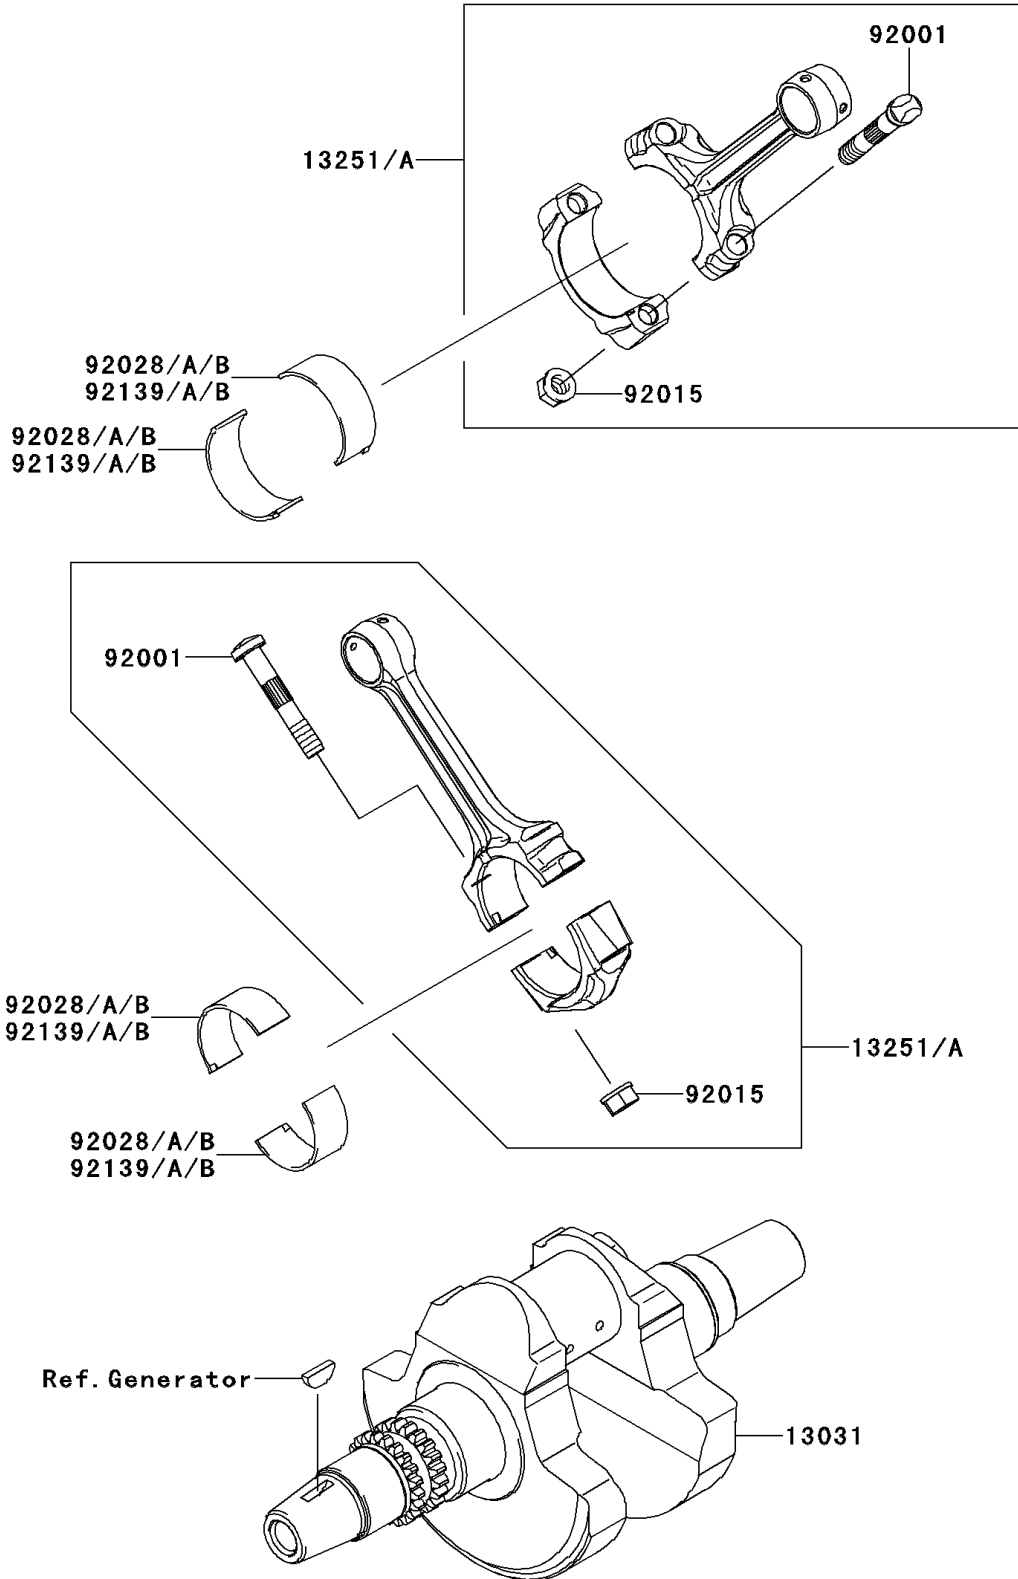

2012 BRUTE FORCE® 750 4x4i EPS PARTS DIAGRAM

Crankshaft

E1321

2012 BRUTE FORCE® 750 4x4i EPS PARTS LIST

Crankshaft

ITEM NAME	PART NUMBER	QUANTITY
CRANKSHAFT-COMP (Ref # 13031)	13031-0718	1
ROD-ASSY-CONNECTING (Ref # 13251A)	13251-1143	2
BOLT,CONNECTING ROD (Ref # 92001)	92001-1980	4
NUT,FLANGED,8MM (Ref # 92015)	92015-1311	4
BUSHING,CONNECTING ROD,GREEN (Ref # 92028)	92028-1961	AR
BUSHING,CONNECTING ROD,YELLOW (Ref # 92028A)	92028-1962	4
BUSHING,CONNECTING ROD,BROWN (Ref # 92028B)	92028-1963	AR