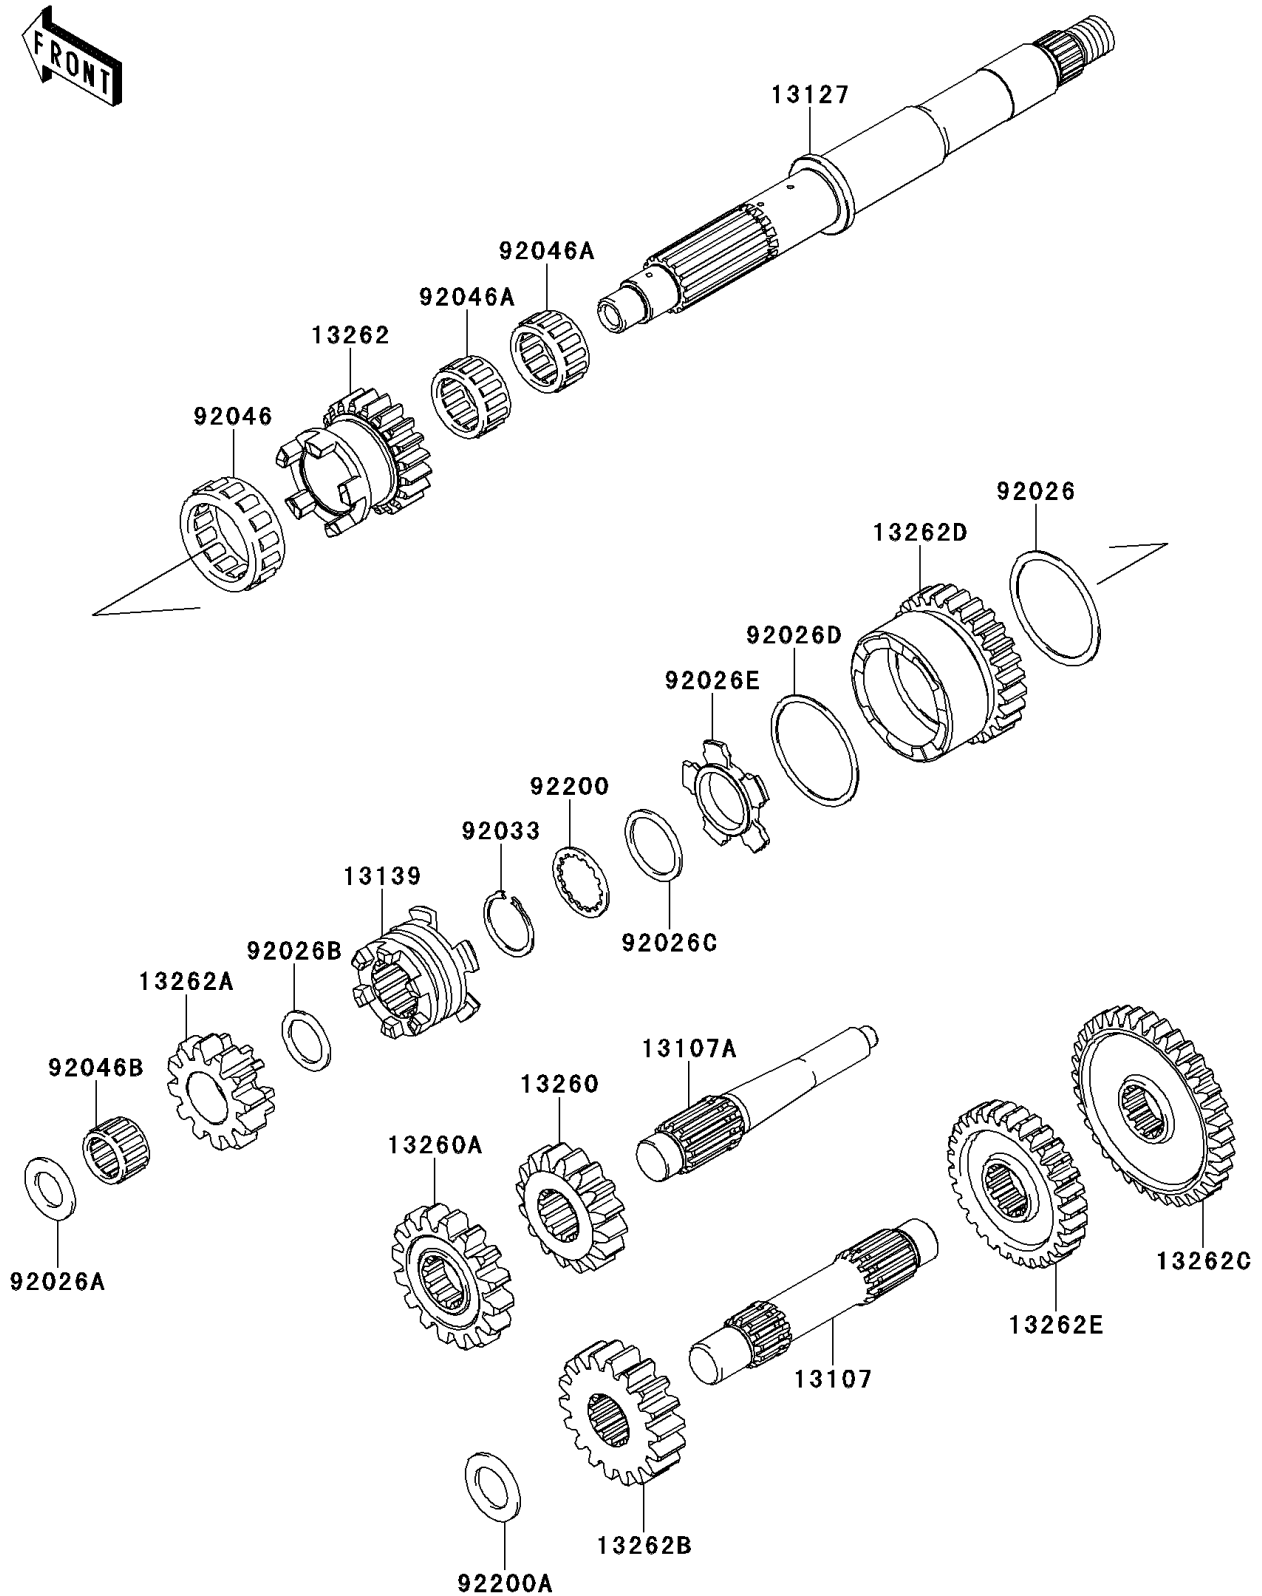

2012 BRUTE FORCE® 750 4x4i EPS PARTS DIAGRAM

Transmission

E1361

2012 BRUTE FORCE® 750 4x4i EPS PARTS LIST

Transmission

ITEM NAME	PART NUMBER	QUANTITY
SHAFT,COUNTER (Ref # 13107)	13107-0182	1
SHAFT,REVERSE,IDLE (Ref # 13107A)	13107-0754	1
SHAFT-TRANSMISSION INPUT (Ref # 13127)	13127-0053	1
SHIFTER (Ref # 13139)	13139-0626	1
GEAR,OUTPUT REVERSE,16T (Ref # 13260)	13260-1872	1
GEAR,DRIVEN REVERSE,16T (Ref # 13260A)	13260-1873	1
GEAR,INPUT LOW,20T (Ref # 13262)	13262-0234	1
GEAR,INPUT REVERSE,12T (Ref # 13262A)	13262-0235	1
GEAR,OUTPUT DRIVE,18T (Ref # 13262B)	13262-0432	1
GEAR,DRIVEN LOW,36T (Ref # 13262C)	13262-0794	1
GEAR,INPUT HI,27T (Ref # 13262D)	13262-0837	1
GEAR,DRIVEN HI,29T (Ref # 13262E)	13262-0838	1
SPACER,48.2X56X1.0 (Ref # 92026)	92026-0163	1
SPACER,17.3X30X2.0 (Ref # 92026A)	92026-1415	1
SPACER,21.2X29X1.6 (Ref # 92026B)	92026-1568	1
SPACER,28.2X34.5X1.6 (Ref # 92026C)	92026-1587	1
SPACER,48.2X54.3X1.0 (Ref # 92026D)	92026-1599	1
SPACER,HI&LOW (Ref # 92026E)	92026-1600	1
RING-SNAP,25.9X30.6X1.2 (Ref # 92033)	92033-1037	1
BEARING-NEEDLE,HIGH GEAR (Ref # 92046)	92046-1276	1
BEARING-NEEDLE,FWF-283317 (Ref # 92046A)	92046-1278	2
BEARING-NEEDLE,REVERSE GEAR (Ref # 92046B)	92046-1279	1
WASHER,28.5X34.0X1.5 (Ref # 92200)	92200-1240	1
WASHER,20.3X33X2.0 (Ref # 92200A)	92200-1351	1