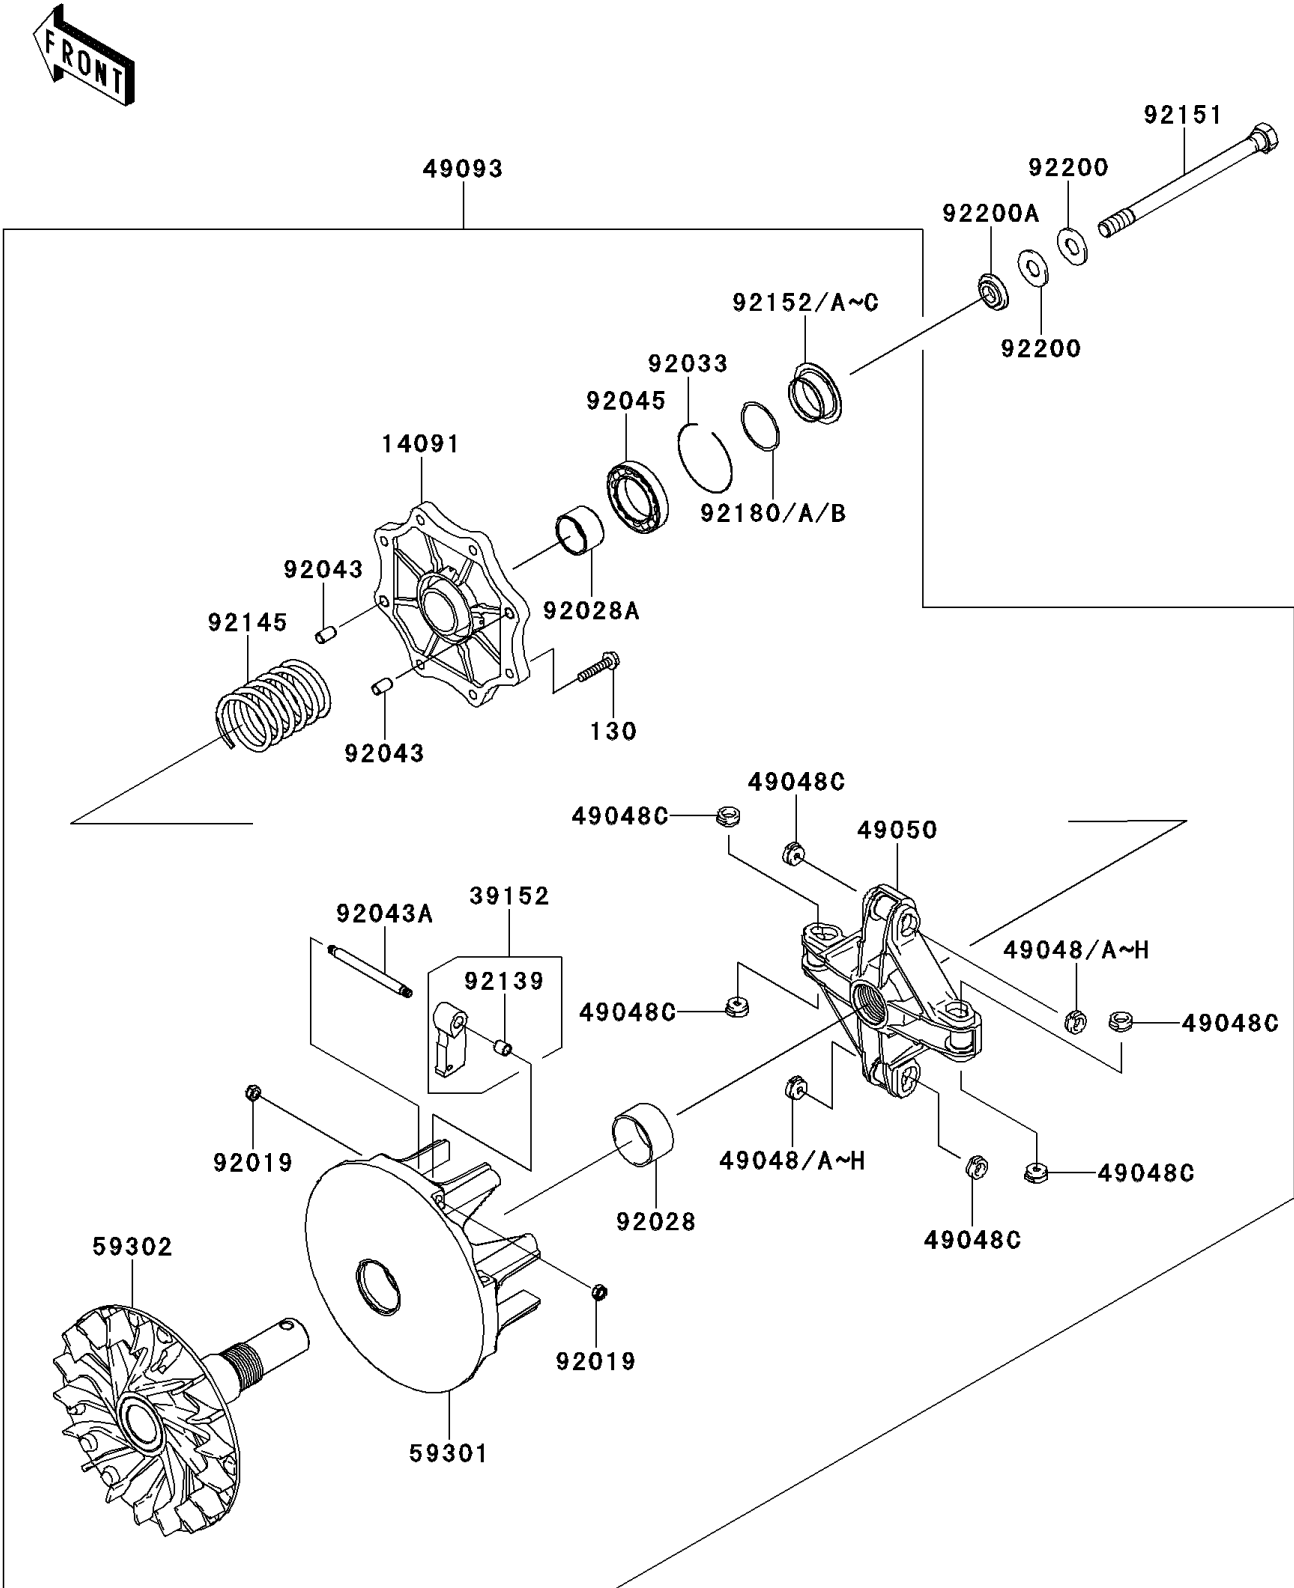

2012 BRUTE FORCE® 750 4x4i EPS PARTS DIAGRAM

Drive Converter(VF750DE082074-)

E1391A

2012 BRUTE FORCE® 750 4x4i EPS PARTS LIST

Drive Converter(VF750DE082074-)

ITEM NAME	PART NUMBER	QUANTITY
BOLT-FLANGED,6X30 (Ref # 130)	130CA0630	8
COVER (Ref # 14091)	14091-1804	1
WEIGHT-RAMP (Ref # 39152)	39152-0034	4
SHOE,T=7.2 (Ref # 49048)	49048-1087	AR
SHOE,T=7.3 (Ref # 49048A)	49048-1088	AR
SHOE,T=7.4 (Ref # 49048B)	49048-1089	AR
SHOE,T=7.5 (Ref # 49048C)	49048-1090	8
SHOE,T=7.6 (Ref # 49048D)	49048-1091	AR
SHOE,T=7.7 (Ref # 49048E)	49048-1092	AR
SHOE,T=7.8 (Ref # 49048F)	49048-1093	AR
SHOE,T=7.9 (Ref # 49048G)	49048-1094	AR
SHOE,T=8.0 (Ref # 49048H)	49048-1095	AR
SPIDER (Ref # 49050)	49050-0010	1
CONVERTER-ASSY-DRIVE (Ref # 49093)	49093-0040	1
SHEAVE-MOVABLE (Ref # 59301)	59301-0007	1
SHEAVE-COMP,FIXED (Ref # 59302)	59302-0078	1
NUT,LOCK,6MM (Ref # 92019)	92019-008	8
BUSHING (Ref # 92028)	92028-1975	1
BUSHING (Ref # 92028A)	92028-1980	1
RING-SNAP (Ref # 92033)	92033-0063	1
PIN,6.2X8X14 (Ref # 92043)	92043-1263	2
PIN (Ref # 92043A)	92043-1688	4
BEARING-BALL,6907DDG8C4 S6NS (Ref # 92045)	92045-1453	1
BUSHING (Ref # 92139)	92139-0215	4
SPRING (Ref # 92145)	92145-0794	1
BOLT,12X165 (Ref # 92151)	92151-1393	1
COLLAR,T=1.6 (Ref # 92152)	92152-1436	AR
COLLAR,T=3.0 (Ref # 92152A)	92152-1437	AR
COLLAR,T=2.3 (Ref # 92152B)	92152-1438	AR

2012 BRUTE FORCE® 750 4x4i EPS PARTS LIST

Drive Converter(VF750DE082074-)

ITEM NAME	PART NUMBER	QUANTITY
COLLAR,T=3.7 (Ref # 92152C)	92152-1440	AR
SHIM,35X40X0.10 (Ref # 92180)	92180-1378	AR
SHIM,35X40X0.20 (Ref # 92180A)	92180-1379	AR
SHIM,35X40X0.30 (Ref # 92180B)	92180-1380	AR
WASHER,SPRING (Ref # 92200)	92200-1504	2
WASHER (Ref # 92200A)	92200-1634	1