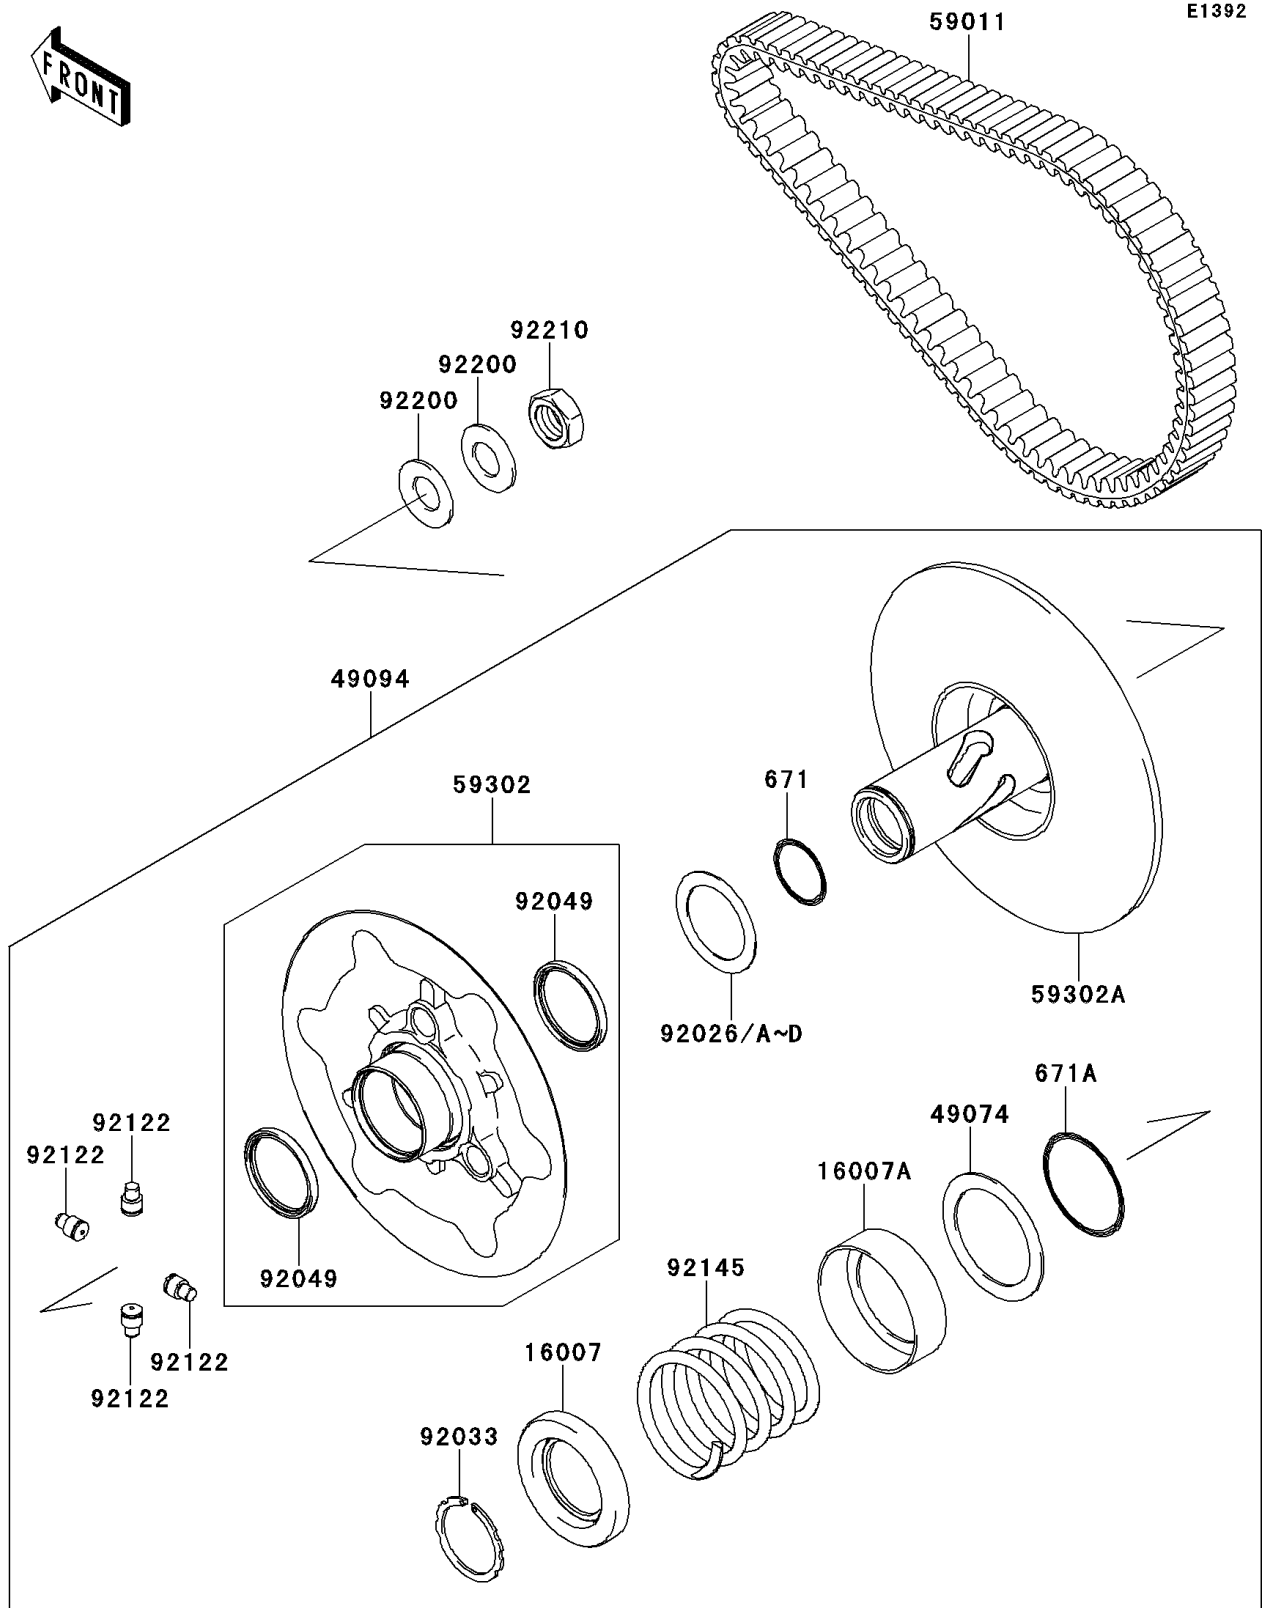

2014 Brute Force[®] 750 4x4i EPS PARTS DIAGRAM

Driven Converter/Drive Belt

2014 Brute Force® 750 4x4i EPS PARTS LIST

Driven Converter/Drive Belt

ITEM NAME	PART NUMBER	QUANTITY
-----------	-------------	----------