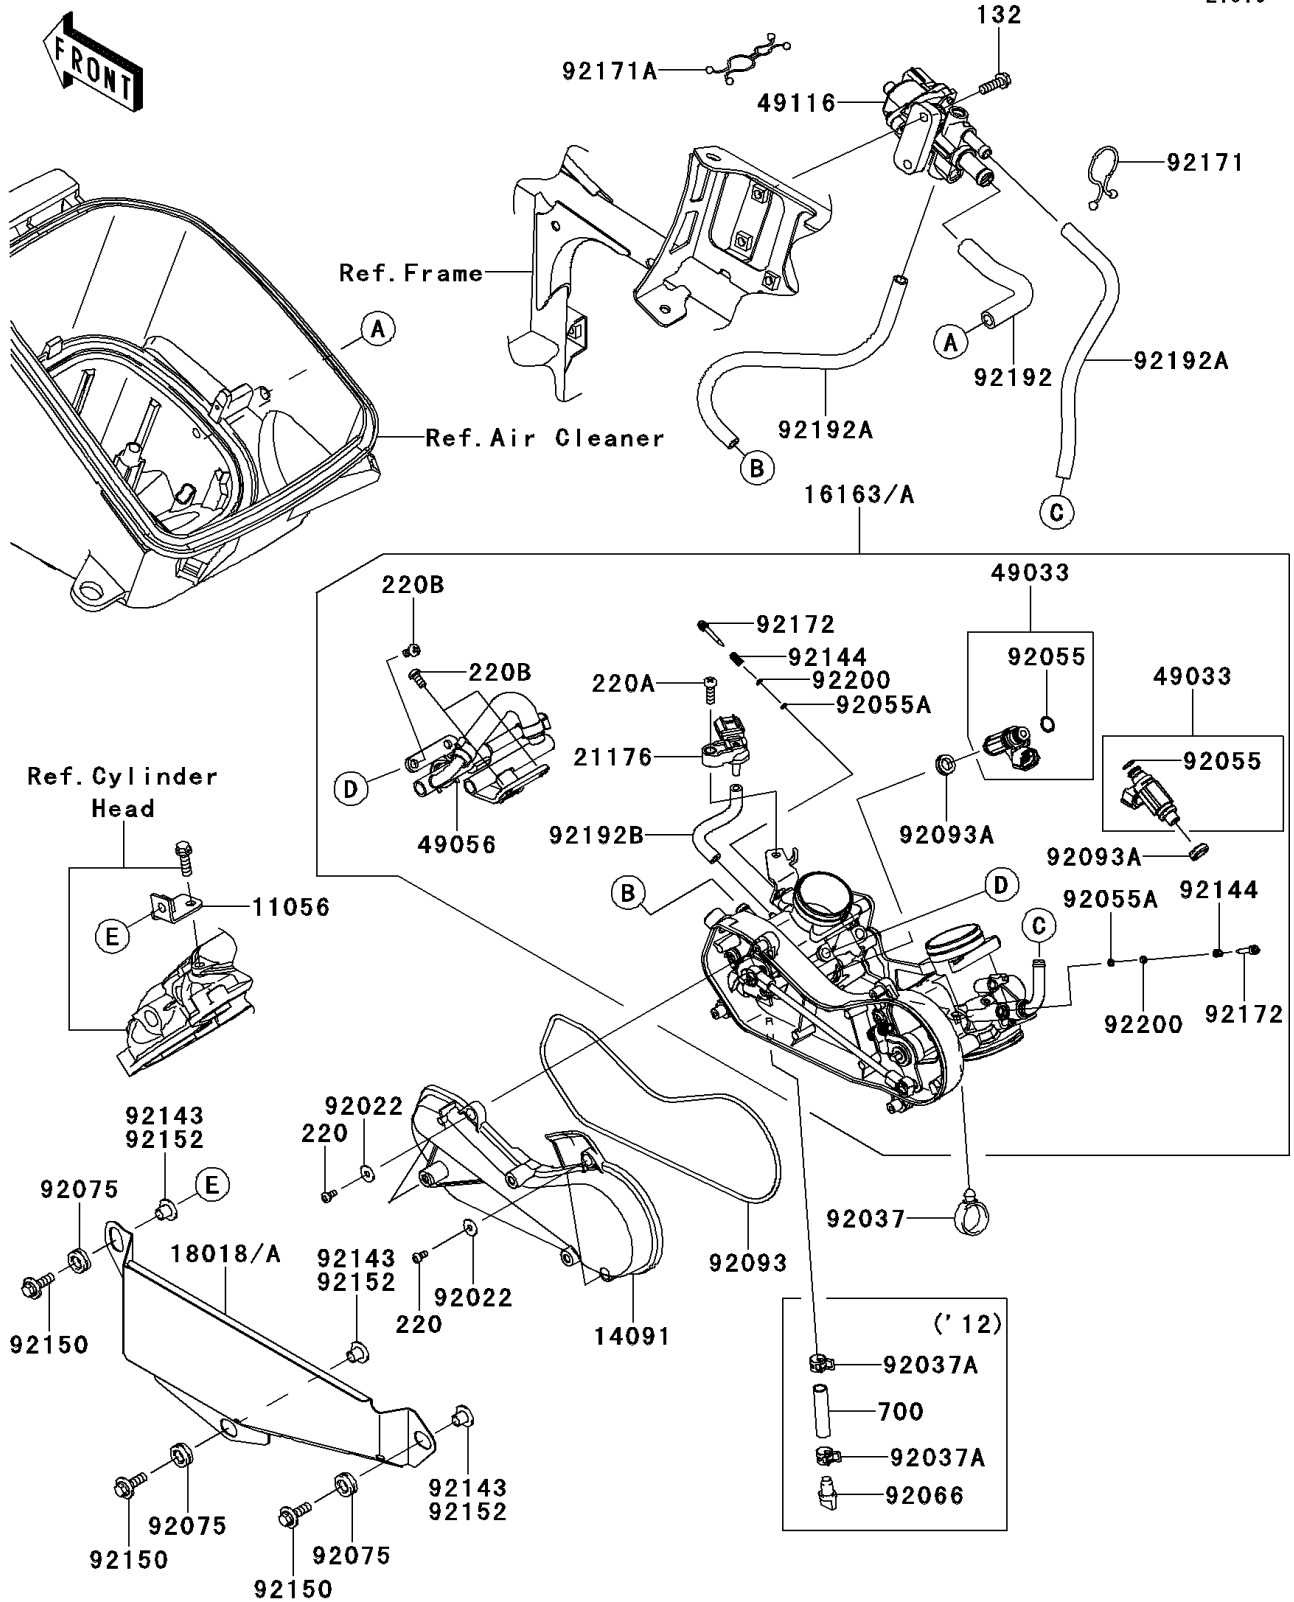

# 2012 BRUTE FORCE® 750 4x4i EPS PARTS DIAGRAM

Throttle

E1510

## 2012 BRUTE FORCE® 750 4x4i EPS PARTS LIST

### Throttle

ITEM NAME	PART NUMBER	QUANTITY
BOLT-FLANGED-SMALL,6X18 (Ref # 132)	132BD0618	2
SCREW-PAN-CROS,4X8 (Ref # 220)	220AA0408	4
SCREW-PAN-CROS,5X16 (Ref # 220A)	220AA0516	1
SCREW-PAN-CROS,6X12 (Ref # 220B)	220D0612	4
TUBE-PVC (Ref # 700)	700Q0740	1
BRACKET (Ref # 11056)	11056-1026	1
COVER,THROTTLE LINK (Ref # 14091)	14091-1731	1
THROTTLE-ASSY (Ref # 16163)	16163-0170	1
PLATE-HEAT GUARD (Ref # 18018)	18018-0027	1
SENSOR,PRESSURE (Ref # 21176)	21176-0111	1
NOZZLE-INJECTION (Ref # 49033)	49033-1060	2
PIPE-INJECTION (Ref # 49056)	49056-0034	1
VALVE-ASSY (Ref # 49116)	49116-0021	1
WASHER,5.2X13X1 (Ref # 92022)	92022-1380	4
CLAMP,HOSE (Ref # 92037)	92037-1827	1
CLAMP (Ref # 92037A)	92037-2113	2
RING-O,INJECTION NOZZLE (Ref # 92055)	92055-1622	2
RING-O,AIR SCREW (Ref # 92055A)	92055-1658	2
PLUG,DRAIN (Ref # 92066)	92066-1211	1
DAMPER (Ref # 92075)	92075-1947	3
SEAL (Ref # 92093)	92093-0082	1
SEAL (Ref # 92093A)	92093-0127	2
COLLAR (Ref # 92143)	92143-1057	3
SPRING,THROTTLE STOP SCREW (Ref # 92144)	92144-1674	2
BOLT,FLANGED,6X20 (Ref # 92150)	92150-1339	3
CLAMP (Ref # 92171)	92171-1185	1
CLAMP (Ref # 92171A)	92171-1438	1
SCREW (Ref # 92172)	92172-0156	2
TUBE (Ref # 92192)	92192-0437	1

### Throttle

ITEM NAME	PART NUMBER	QUANTITY
TUBE (Ref # 92192A)	92192-0439	2
TUBE (Ref # 92192B)	92192-0914	1
WASHER,PILOT AIR SCREW (Ref # 92200)	92200-1564	2