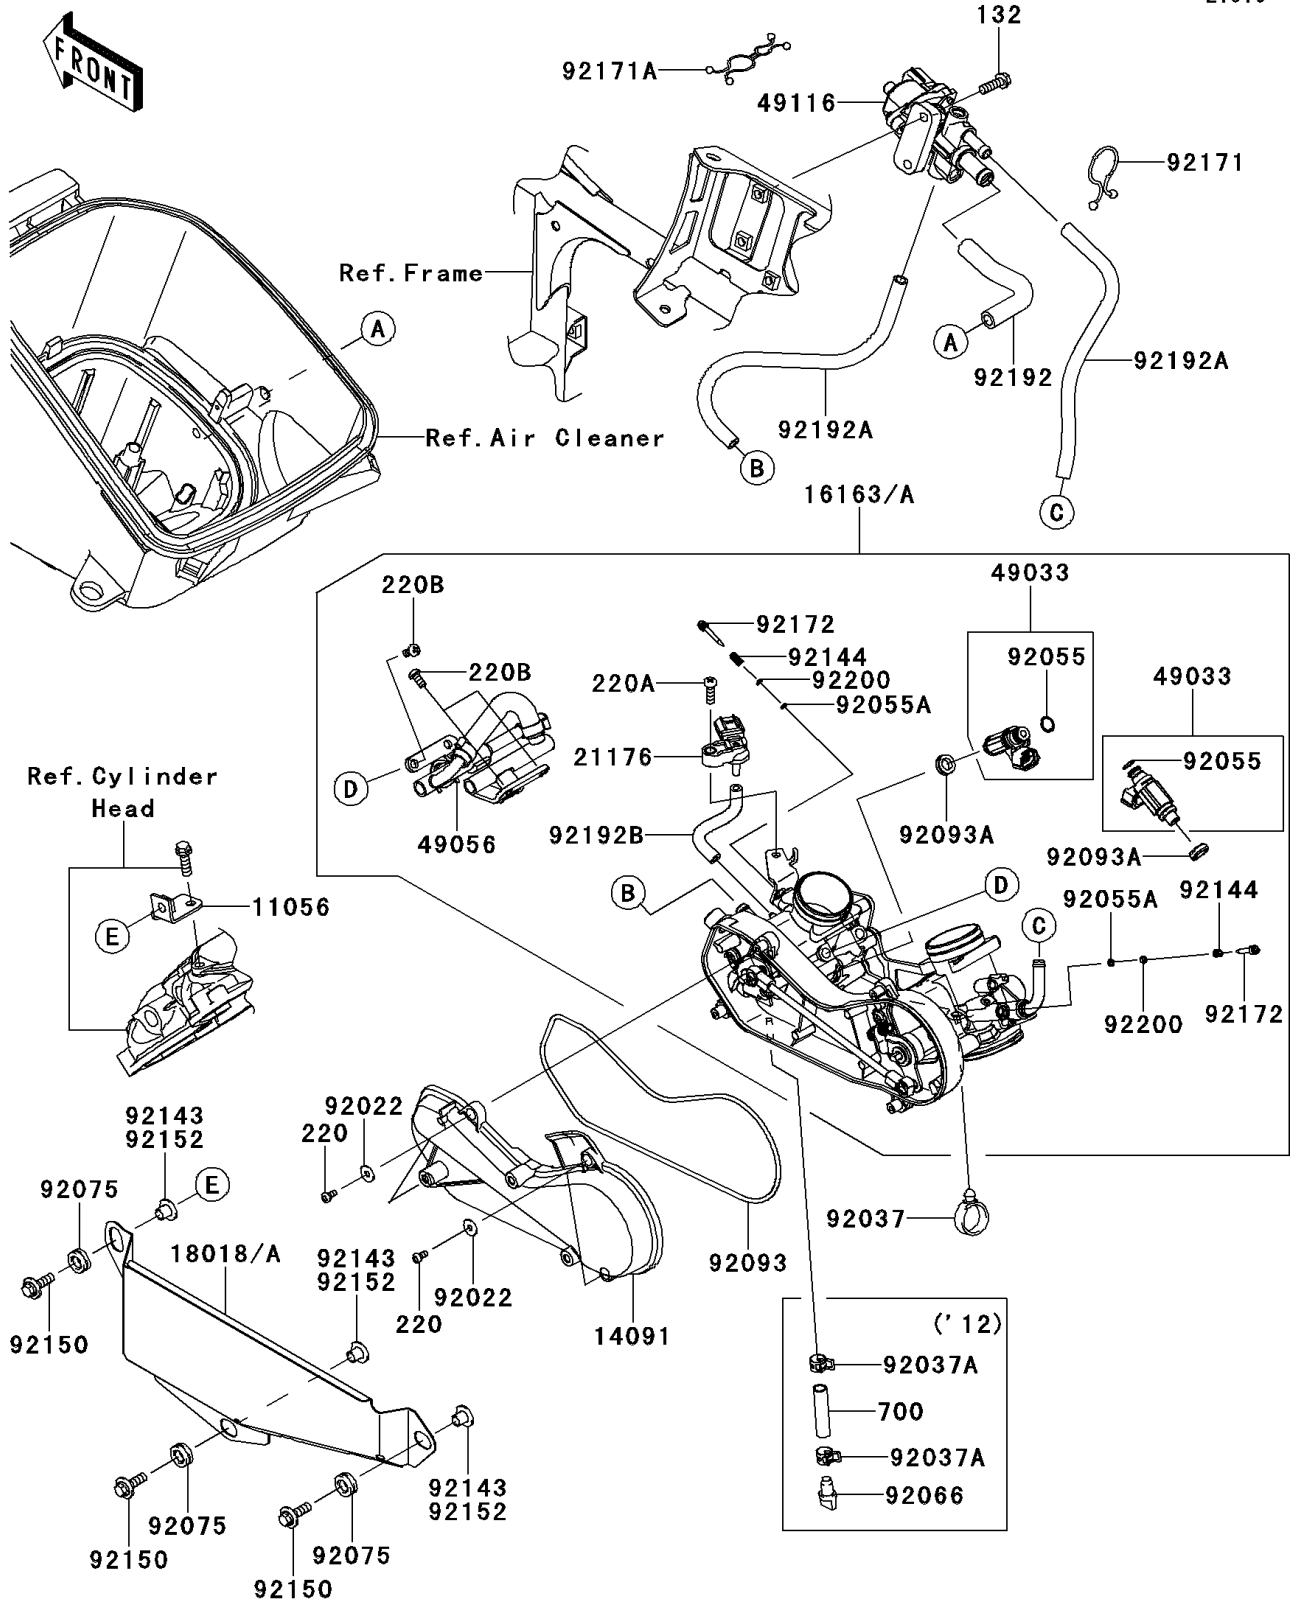

2014 Brute Force® 750 4x4i EPS PARTS DIAGRAM

Throttle

E1510

2014 Brute Force® 750 4x4i EPS PARTS LIST

Throttle

ITEM NAME	PART NUMBER	QUANTITY
BOLT-FLANGED-SMALL,6X18 (Ref # 132)	132BD0618	2
SCREW-PAN-CROS,4X8 (Ref # 220)	220AA0408	4
SCREW-PAN-CROS,5X16 (Ref # 220A)	220AA0516	1
SCREW-PAN-CROS,6X12 (Ref # 220B)	220D0612	4
BRACKET (Ref # 11056)	11056-1026	1
COVER,THROTTLE LINK (Ref # 14091)	14091-1731	1
THROTTLE-ASSY (Ref # 16163A)	16163-0786	1
PLATE-HEAT GUARD (Ref # 18018A)	18018-0033	1
SENSOR,PRESSURE (Ref # 21176)	21176-0111	1
NOZZLE-INJECTION (Ref # 49033)	49033-1060	2
PIPE-INJECTION (Ref # 49056)	49056-0034	1
VALVE-ASSY (Ref # 49116)	49116-0021	1
WASHER,5.2X13X1 (Ref # 92022)	92022-1380	4
CLAMP,HOSE (Ref # 92037)	92037-1827	1
RING-O,INJECTION NOZZLE (Ref # 92055)	92055-1622	2
RING-O,AIR SCREW (Ref # 92055A)	92055-1658	2
DAMPER (Ref # 92075)	92075-1947	3
SEAL (Ref # 92093)	92093-0082	1
SEAL (Ref # 92093A)	92093-0127	2
SPRING,THROTTLE STOP SCREW (Ref # 92144)	92144-1674	2
BOLT,FLANGED,6X20 (Ref # 92150)	92150-1339	3
COLLAR (Ref # 92152)	92152-0237	3
CLAMP (Ref # 92171)	92171-1185	1
CLAMP (Ref # 92171A)	92171-1438	1
SCREW (Ref # 92172)	92172-0156	2
TUBE (Ref # 92192)	92192-0437	1
TUBE (Ref # 92192A)	92192-0439	2
TUBE (Ref # 92192B)	92192-0914	1
WASHER,PILOT AIR SCREW (Ref # 92200)	92200-1564	2