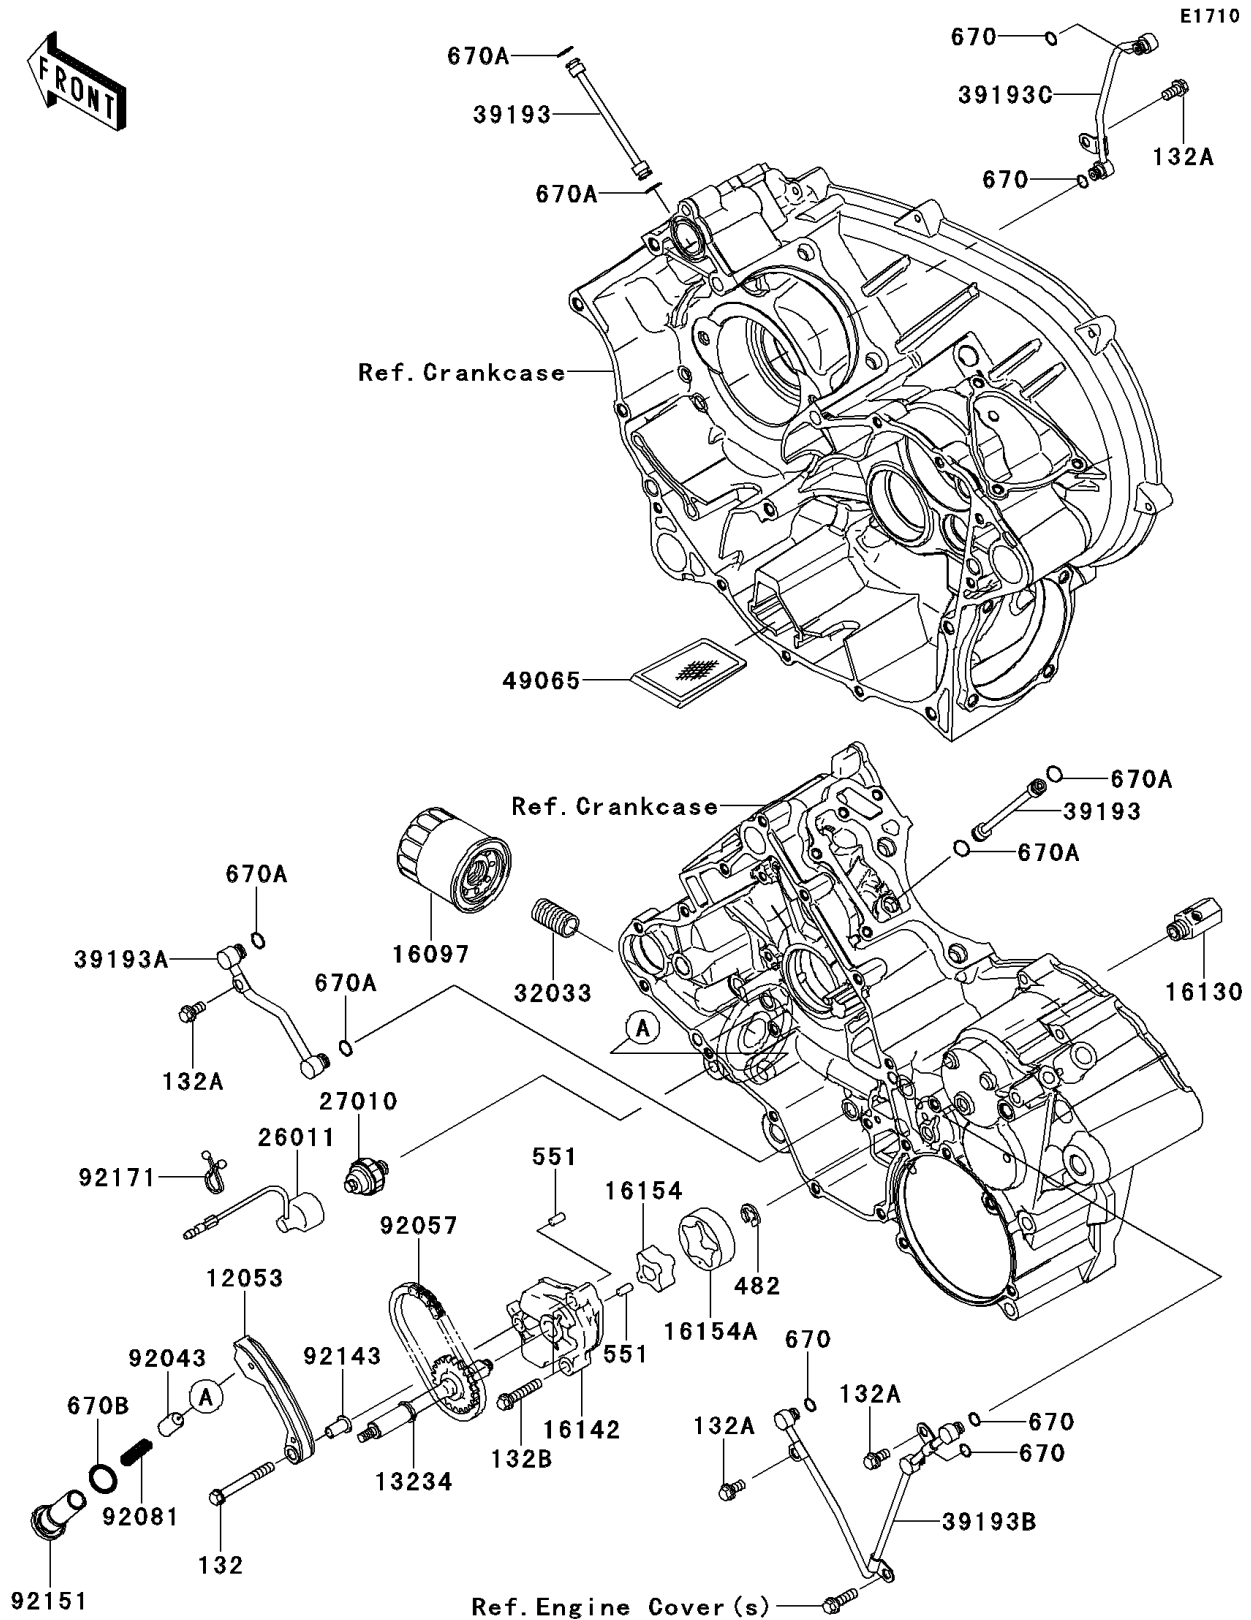

2014 Brute Force® 750 4x4i EPS PARTS DIAGRAM

Oil Pump/Oil Filter

2014 Brute Force® 750 4x4i EPS PARTS LIST

Oil Pump/Oil Filter

ITEM NAME	PART NUMBER	QUANTITY
-----------	-------------	----------