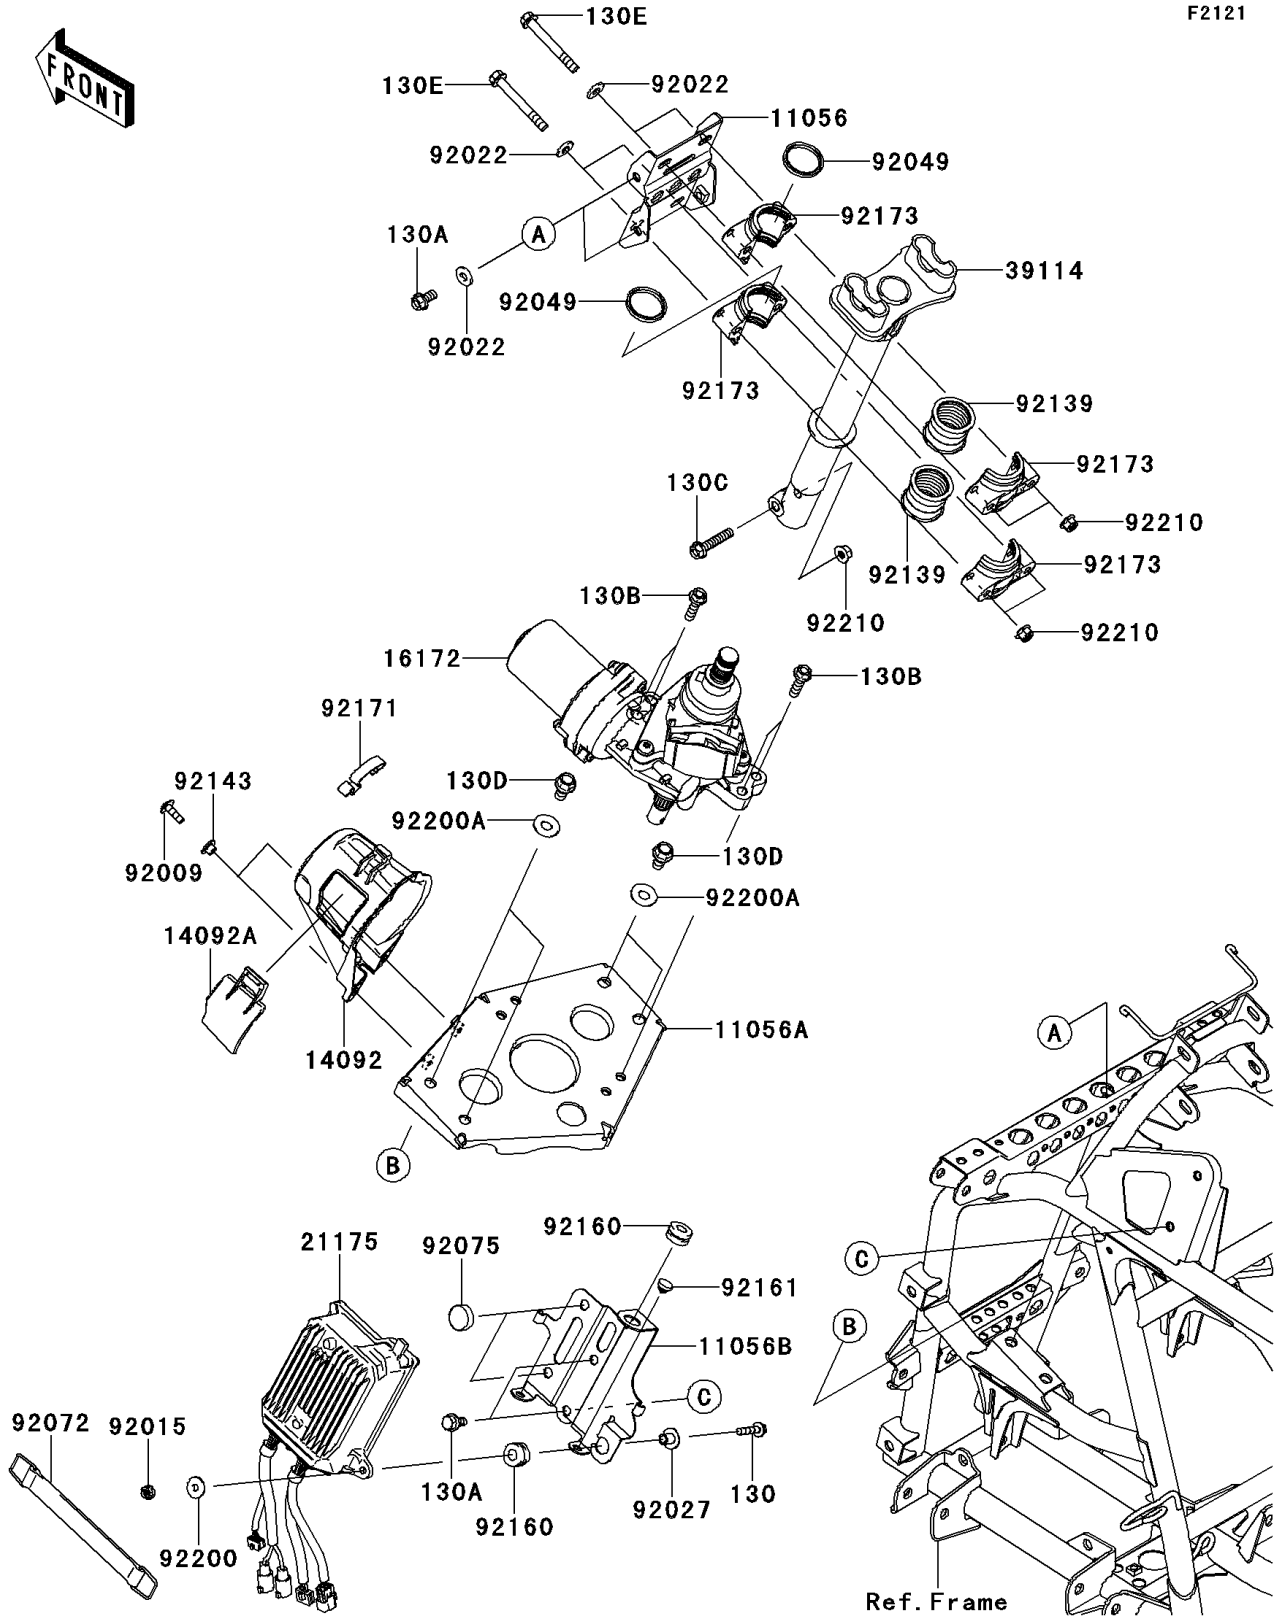

2012 BRUTE FORCE® 750 4x4i EPS PARTS DIAGRAM

Steering Shaft

F2121

2012 BRUTE FORCE® 750 4x4i EPS PARTS LIST

Steering Shaft

ITEM NAME	PART NUMBER	QUANTITY
BOLT-FLANGED,6X30 (Ref # 130)	130BA0630	1
BOLT-FLANGED,8X16 (Ref # 130A)	130BA0816	6
BOLT-FLANGED,8X30 (Ref # 130B)	130BA0830	4
BOLT-FLANGED,8X40 (Ref # 130C)	130BA0840	1
BOLT-FLANGED,10X16 (Ref # 130D)	130BA1016	4
BOLT-FLANGED,8X65 (Ref # 130E)	130CA0865	4
BRACKET,STRG,UPP (Ref # 11056)	11056-0284	1
BRACKET,EPS BODY FIT (Ref # 11056A)	11056-0285	1
BRACKET,EPS ECU (Ref # 11056B)	11056-0290	1
COVER,EPS (Ref # 14092)	14092-0260	1
COVER,EPS,CAP (Ref # 14092A)	14092-0261	1
ACTUATOR,EPS (Ref # 16172)	16172-0560	1
CONTROL UNIT-ELECTRONIC,EPS (Ref # 21175)	21175-0752	1
SHAFT-COMP-STRG (Ref # 39114)	39114-0309	1
SCREW,6X20 (Ref # 92009)	92009-1289	2
NUT,FLANGED,6MM (Ref # 92015)	92015-1367	1
WASHER,8.2X19X2 (Ref # 92022)	92022-1533	8
COLLAR,L=12 (Ref # 92027)	92027-1062	1
SEAL-OIL,SR31.8X37.5X3.8LR (Ref # 92049)	92049-7501	2
BAND,BATTERY (Ref # 92072)	92072-3879	1
DAMPER (Ref # 92075)	92075-281	2
BUSHING,STRG SHAFT (Ref # 92139)	92139-0763	2
COLLAR (Ref # 92143)	92143-1057	2
DAMPER (Ref # 92160)	92160-1895	2
DAMPER (Ref # 92161)	92161-0586	2
CLAMP (Ref # 92171)	92171-0225	1
CLAMP,STRG SHAFT (Ref # 92173)	92173-0746	4
WASHER,6.5X20X1.6 (Ref # 92200)	92200-0283	1
WASHER,10.5X25X1.6 (Ref # 92200A)	92200-1595	4

2012 BRUTE FORCE® 750 4x4i EPS PARTS LIST

Steering Shaft

ITEM NAME	PART NUMBER	QUANTITY
NUT,FLANGED,LOCK,8MM (Ref # 92210)	92210-0493	5