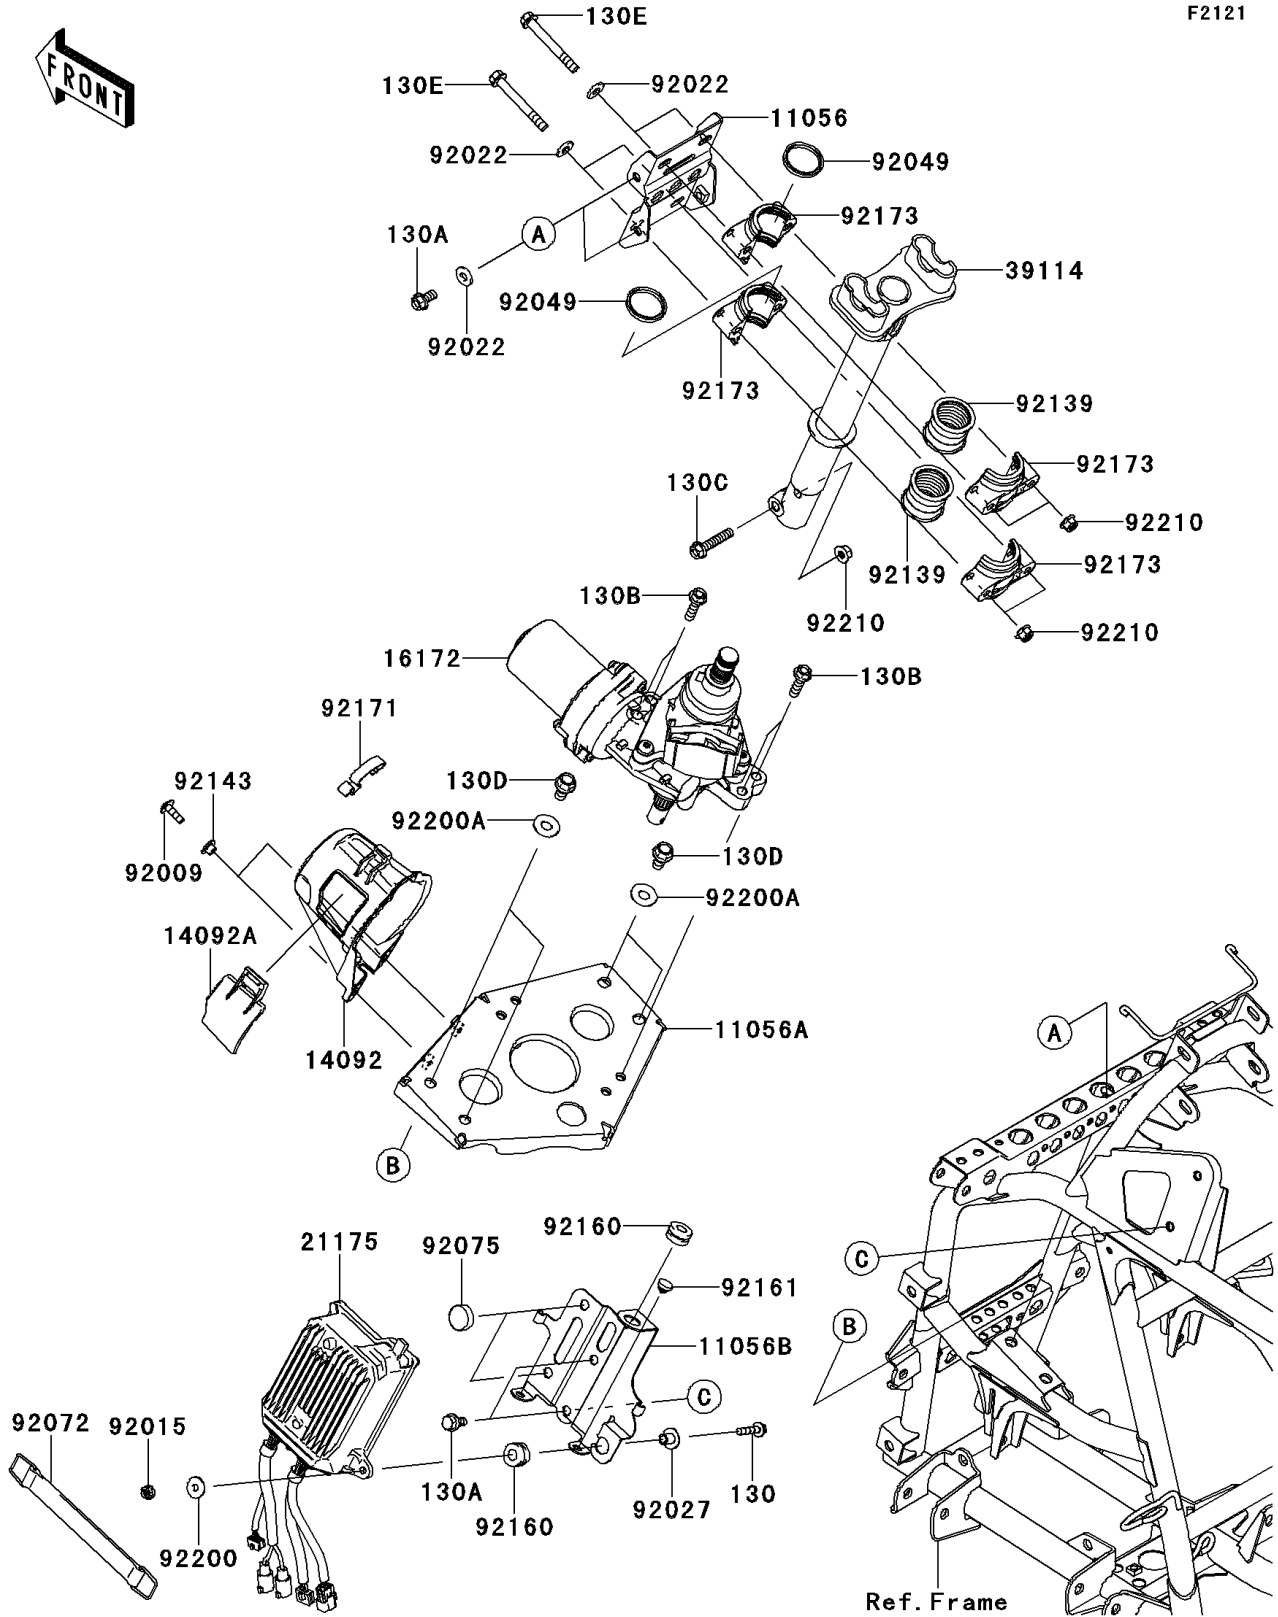

2013 BRUTE FORCE® 750 4x4i EPS PARTS DIAGRAM

Steering Shaft

F2121

2013 BRUTE FORCE® 750 4x4i EPS PARTS LIST

Steering Shaft

ITEM NAME	PART NUMBER	QUANTITY
BOLT-FLANGED,6X30 (Ref # 130)	130BA0630	1
BOLT-FLANGED,8X16 (Ref # 130A)	130BA0816	6
BOLT-FLANGED,8X30 (Ref # 130B)	130BA0830	4
BOLT-FLANGED,8X40 (Ref # 130C)	130BA0840	1
BOLT-FLANGED,10X16 (Ref # 130D)	130BA1016	4
BOLT-FLANGED,8X65 (Ref # 130E)	130CA0865	4
BRACKET,STRG,UPP (Ref # 11056)	11056-0284	1
BRACKET,EPS BODY FIT (Ref # 11056A)	11056-0285	1
BRACKET,EPS ECU (Ref # 11056B)	11056-0290	1
COVER,EPS (Ref # 14092)	14092-0260	1
COVER,EPS,CAP (Ref # 14092A)	14092-0261	1
ACTUATOR,EPS (Ref # 16172)	16172-0560	1
CONTROL UNIT-ELECTRONIC,EPS (Ref # 21175)	21175-0752	1
SHAFT-COMP-STRG (Ref # 39114)	39114-0309	1
SCREW,6X20 (Ref # 92009)	92009-1289	2
NUT,FLANGED,6MM (Ref # 92015)	92015-1367	1
WASHER,8.2X19X2 (Ref # 92022)	92022-1533	8
COLLAR,L=12 (Ref # 92027)	92027-1062	1
SEAL-OIL,SR31.8X37.5X3.8LR (Ref # 92049)	92049-7501	2
BAND,BATTERY (Ref # 92072)	92072-3879	1
DAMPER (Ref # 92075)	92075-281	2
BUSHING,STRG SHAFT (Ref # 92139)	92139-0763	2
COLLAR (Ref # 92143)	92143-1057	2
DAMPER (Ref # 92160)	92160-1895	2
DAMPER (Ref # 92161)	92161-0586	2
CLAMP (Ref # 92171)	92171-0225	1
CLAMP,STRG SHAFT (Ref # 92173)	92173-0746	4
WASHER,6.5X20X1.6 (Ref # 92200)	92200-0283	1
WASHER,10.5X25X1.6 (Ref # 92200A)	92200-1595	4

2013 BRUTE FORCE® 750 4x4i EPS PARTS LIST

Steering Shaft

ITEM NAME	PART NUMBER	QUANTITY
NUT,FLANGED,LOCK,8MM (Ref # 92210)	92210-0493	5