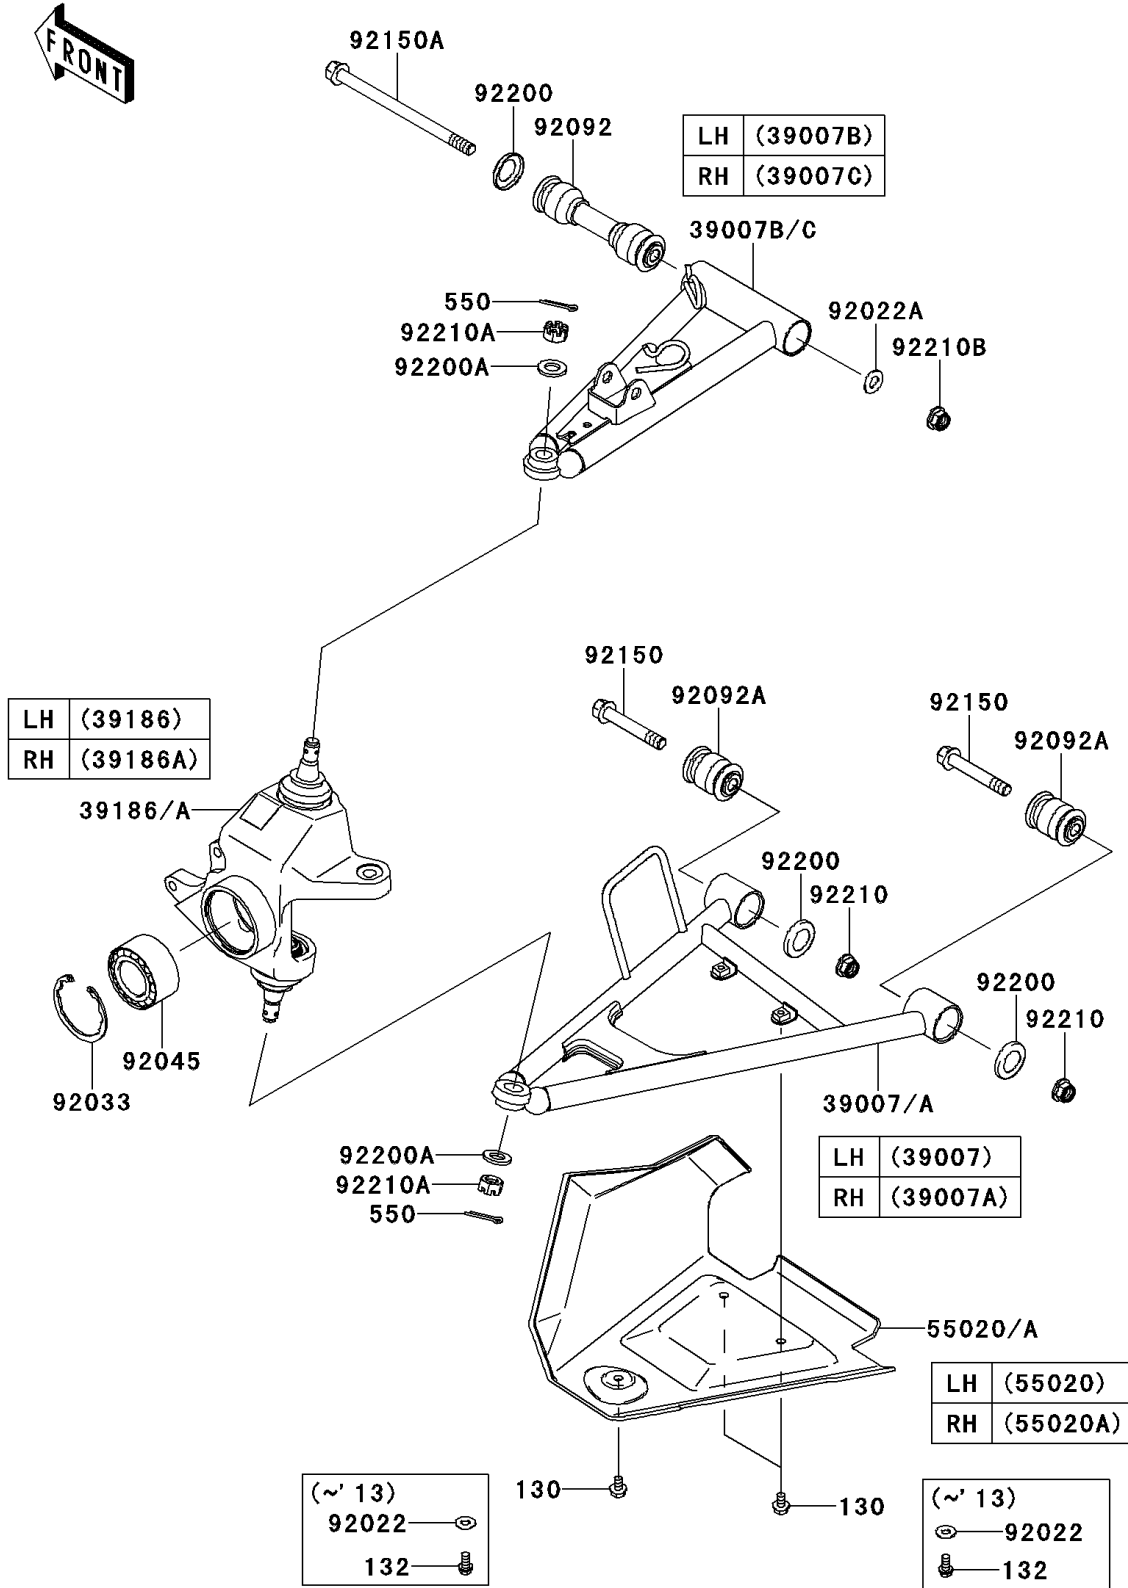

2014 Brute Force® 750 4x4i EPS PARTS DIAGRAM

Front Suspension

F2152

2014 Brute Force® 750 4x4i EPS PARTS LIST

Front Suspension

ITEM NAME	PART NUMBER	QUANTITY
-----------	-------------	----------