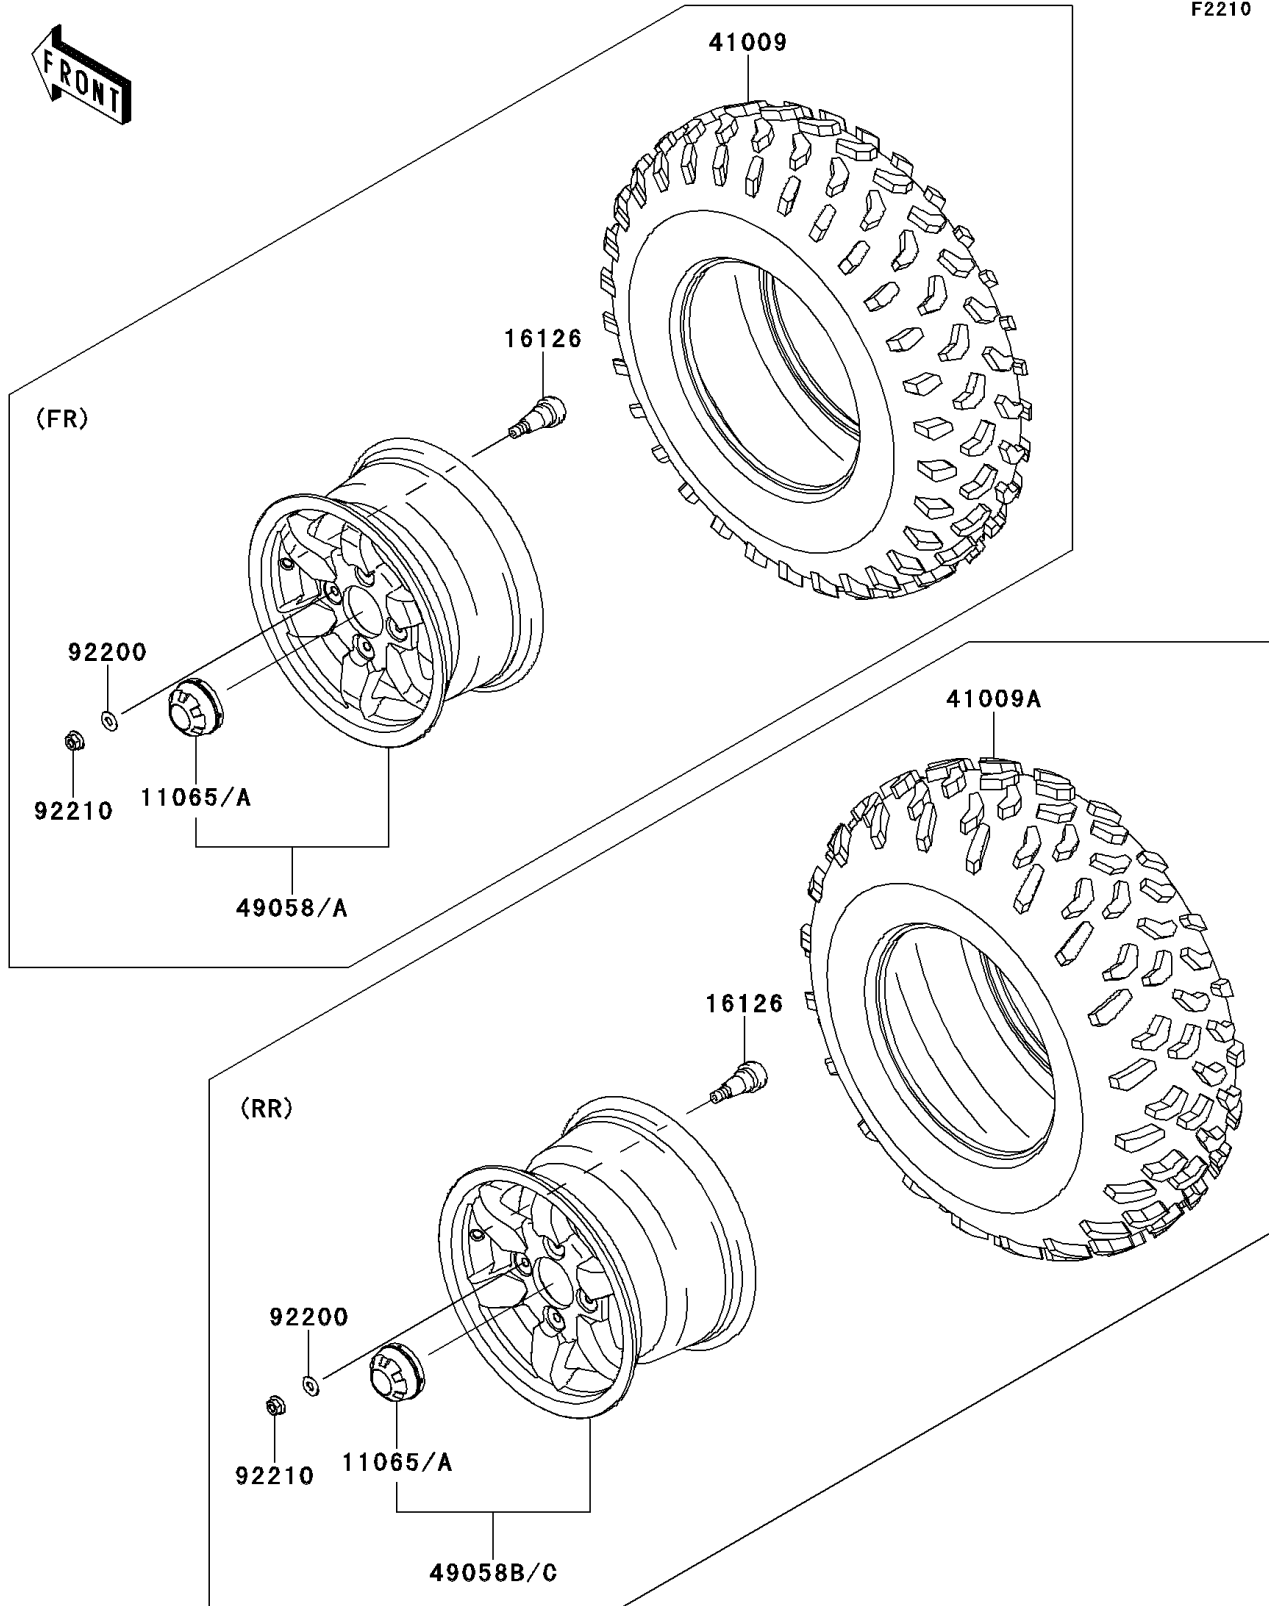

2014 Brute Force® 750 4x4i EPS PARTS DIAGRAM

Wheels/Tires

F2210

2014 Brute Force® 750 4x4i EPS PARTS LIST

Wheels/Tires

ITEM NAME	PART NUMBER	QUANTITY
CAP,WHEEL,CR-PLATED (Ref # 11065A)	11065-0321-79	4
VALVE (Ref # 16126)	16126-4001	4
TIRE,FR,AT25X8-12 (Ref # 41009)	41009-0299	2
TIRE,RR,AT25X10-12 (Ref # 41009A)	41009-0300	2
WHEEL,FR,12X6.0AT,SILVER (Ref # 49058)	49058-0120-31F	2
WHEEL,RR,12X7.5AT,SILVER (Ref # 49058B)	49058-0122-31F	2
WASHER,10.5X25X1.6 (Ref # 92200)	92200-1595	16
NUT,FLANGED,10MM (Ref # 92210)	92210-1325	16
CAP,WHEEL,F.S.BLACK (Ref # 11065)	11065-0321-397	4
WHEEL,FR,12X6.0AT,F.S.BLACK (Ref # 49058A)	49058-0120-397	2
WHEEL,RR,12X7.5AT,F.S.BLACK (Ref # 49058C)	49058-0122-397	2