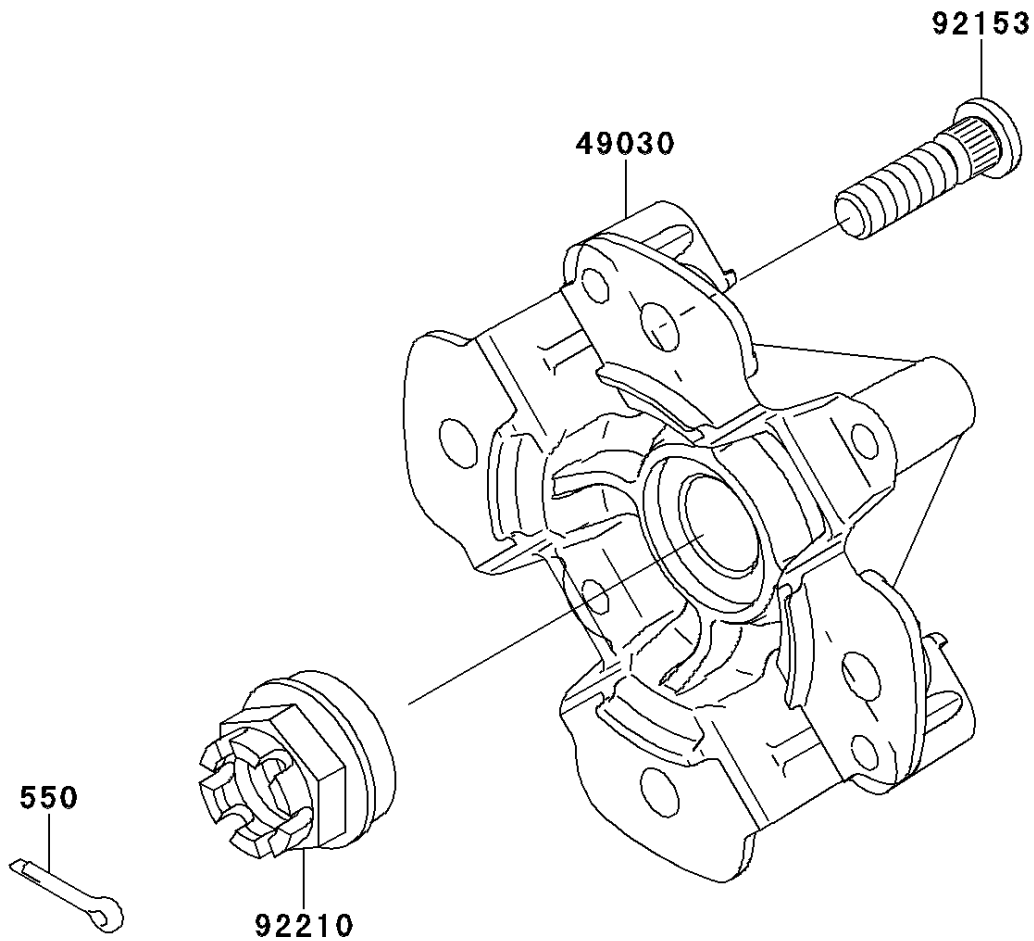

# 2012 BRUTE FORCE<sup>®</sup> 750 4x4i EPS PARTS DIAGRAM

Front Hub

F2230

## 2012 BRUTE FORCE® 750 4x4i EPS PARTS LIST

### Front Hub

ITEM NAME	PART NUMBER	QUANTITY
PIN-COTTER,4.0X25 (Ref # 550)	550AA4025	2
HUB,FR (Ref # 49030)	49030-0032	2
BOLT,10X36.5 (Ref # 92153)	92153-0890	8
NUT,CASTLE,18MM (Ref # 92210)	92210-1349	2