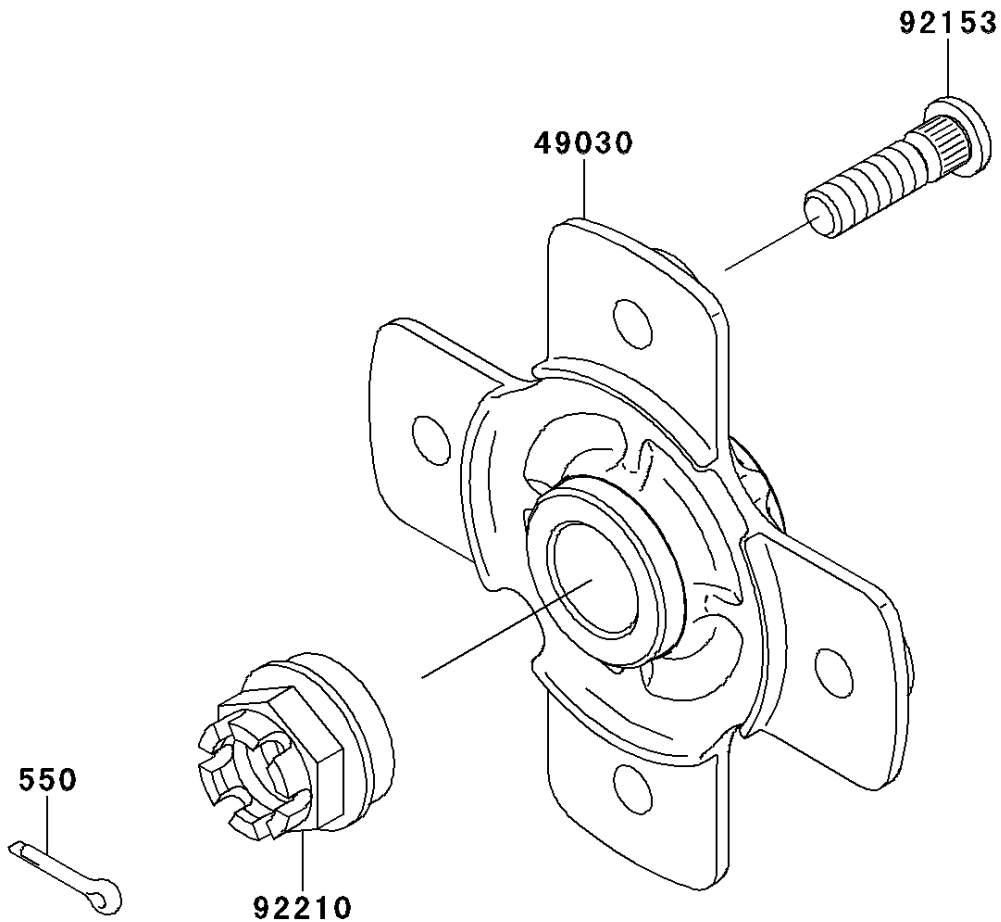

2012 BRUTE FORCE® 750 4x4i EPS PARTS DIAGRAM

Rear Hub

F2240

2012 BRUTE FORCE® 750 4x4i EPS PARTS LIST

Rear Hub

ITEM NAME	PART NUMBER	QUANTITY
PIN-COTTER,4.0X25 (Ref # 550)	550AA4025	2
HUB,RR (Ref # 49030)	49030-0034	2
BOLT,10X36.5 (Ref # 92153)	92153-0890	8
NUT,CASTLE,20MM (Ref # 92210)	92210-1381	2