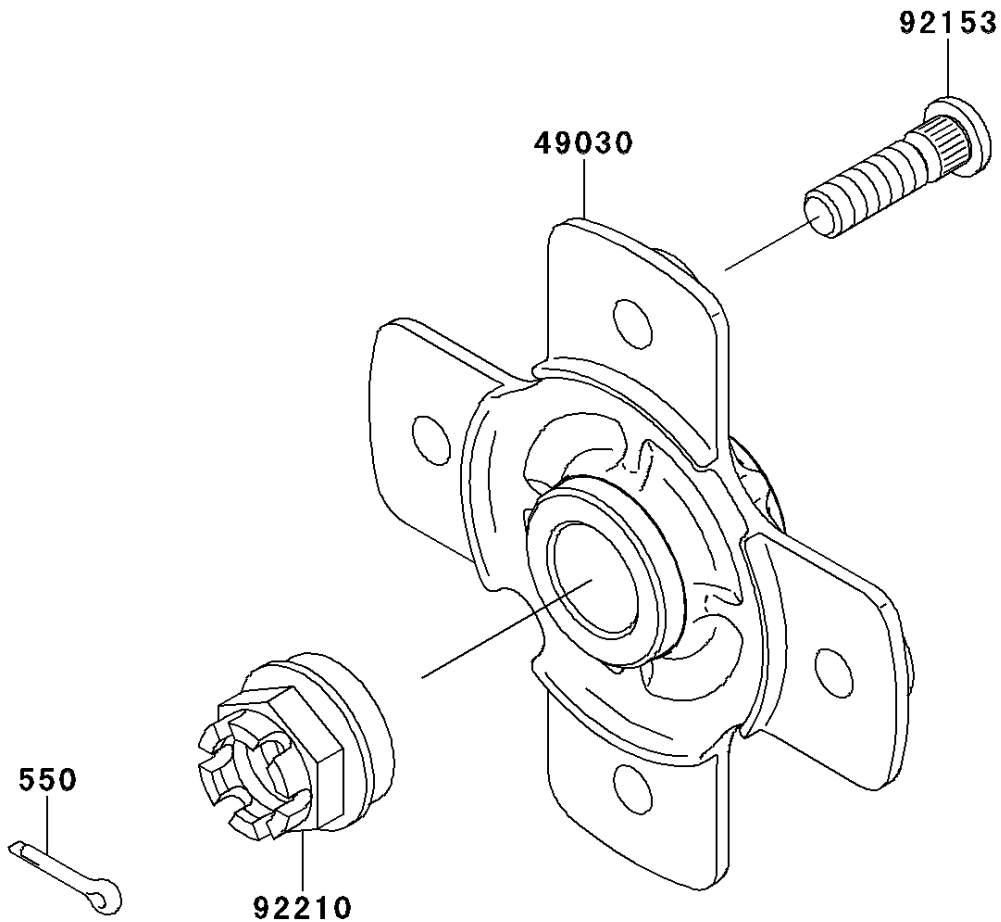

# 2013 BRUTE FORCE<sup>®</sup> 750 4x4i EPS PARTS DIAGRAM

Rear Hub

F2240

## 2013 BRUTE FORCE® 750 4x4i EPS PARTS LIST

### Rear Hub

ITEM NAME	PART NUMBER	QUANTITY
PIN-COTTER,4.0X25 (Ref # 550)	550AA4025	2
HUB,RR (Ref # 49030)	49030-0034	2
BOLT,10X36.5 (Ref # 92153)	92153-0890	8
NUT,CASTLE,20MM (Ref # 92210)	92210-1381	2